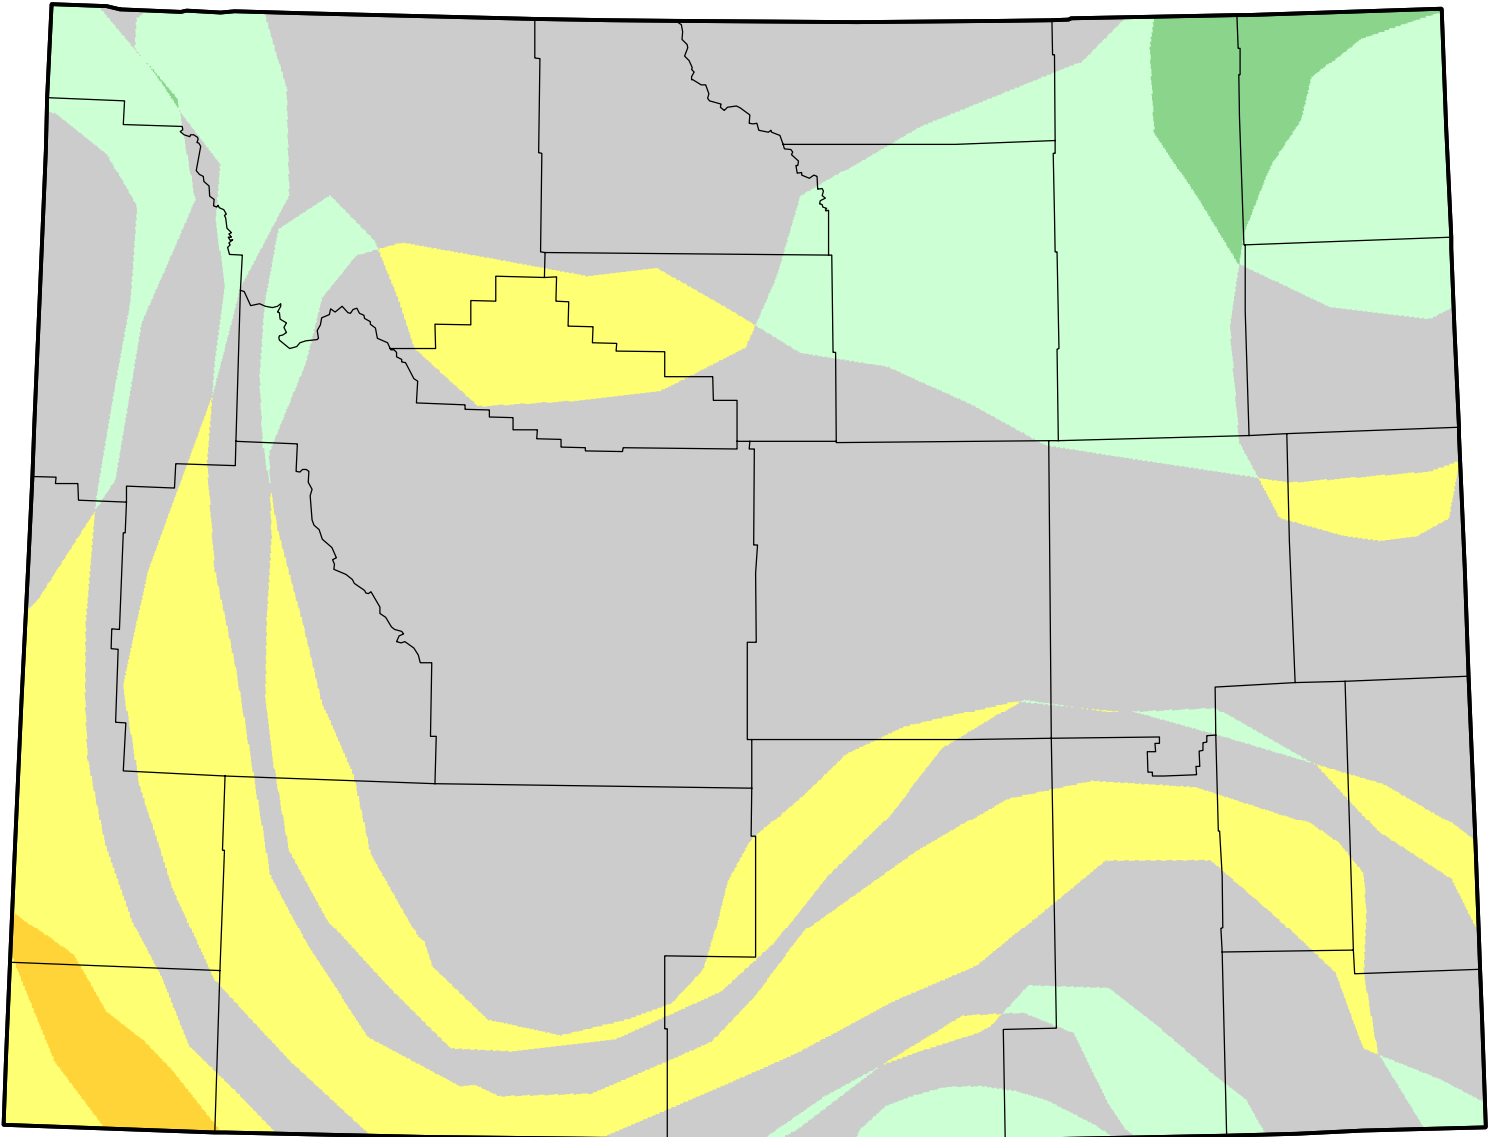

U.S. Drought Monitor Class Change - Wyoming

Start of Calendar Year

March 6, 2007
compared to
January 4, 2007

droughtmonitor.unl.edu

- 5 Class Degradation
- 4 Class Degradation
- 3 Class Degradation
- 2 Class Degradation
- 1 Class Degradation
- No Change
- 1 Class Improvement
- 2 Class Improvement
- 3 Class Improvement
- 4 Class Improvement
- 5 Class Improvement