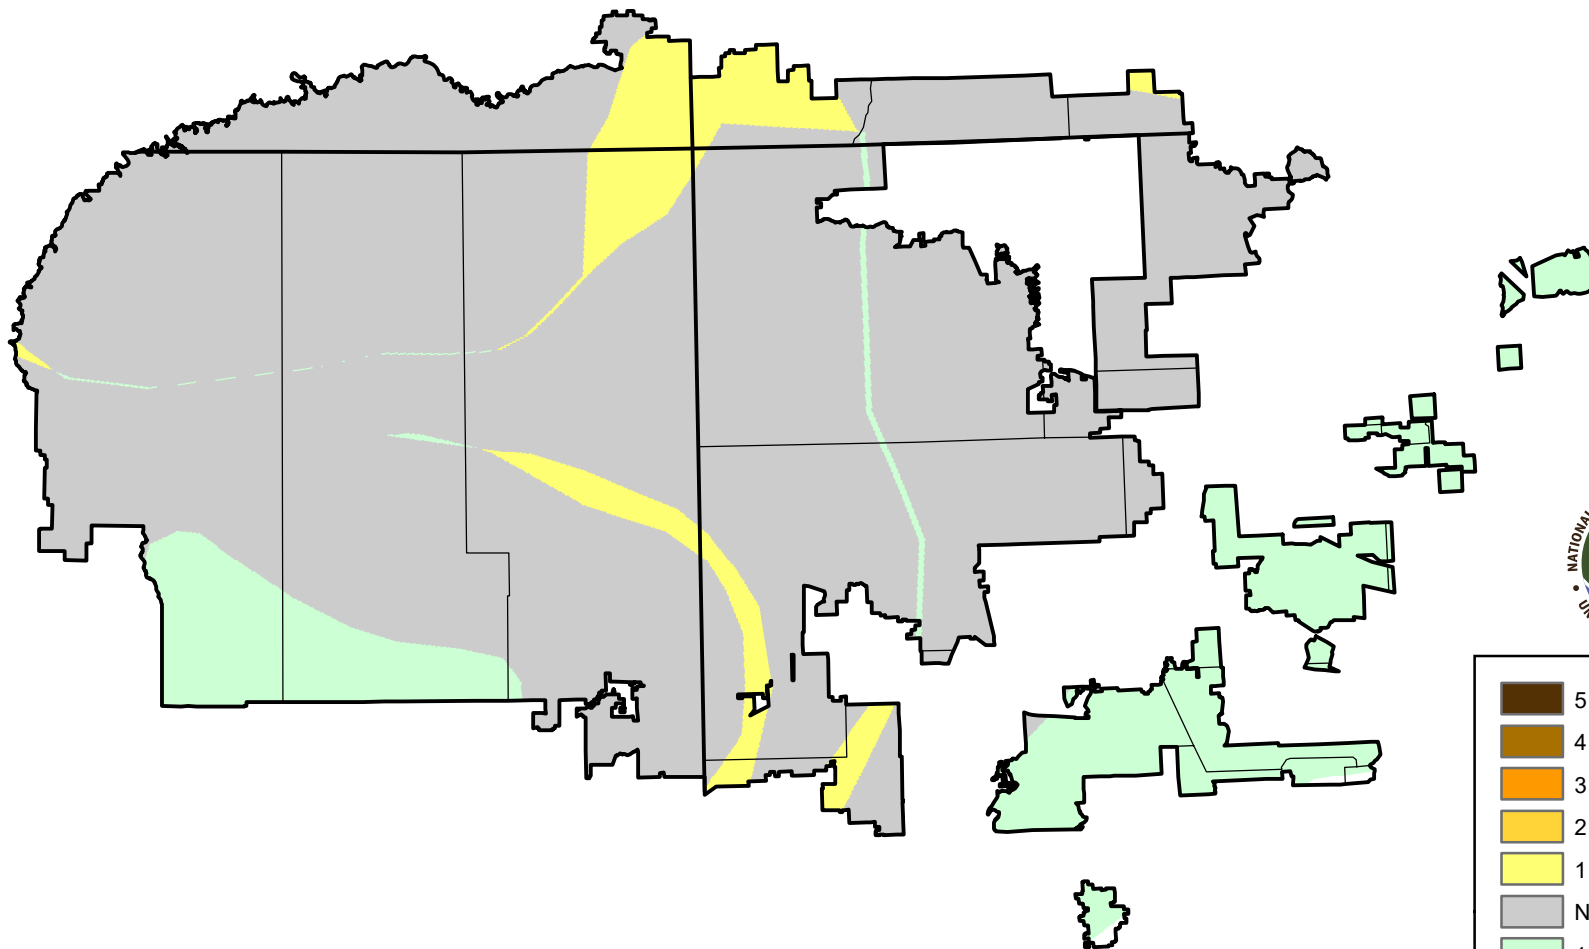

# U.S. Drought Monitor Class Change - 4 Corners

13 Week

March 13, 2007  
compared to  
December 14, 2006

[droughtmonitor.unl.edu](http://droughtmonitor.unl.edu)

-  5 Class Degradation
-  4 Class Degradation
-  3 Class Degradation
-  2 Class Degradation
-  1 Class Degradation
-  No Change
-  1 Class Improvement
-  2 Class Improvement
-  3 Class Improvement
-  4 Class Improvement
-  5 Class Improvement