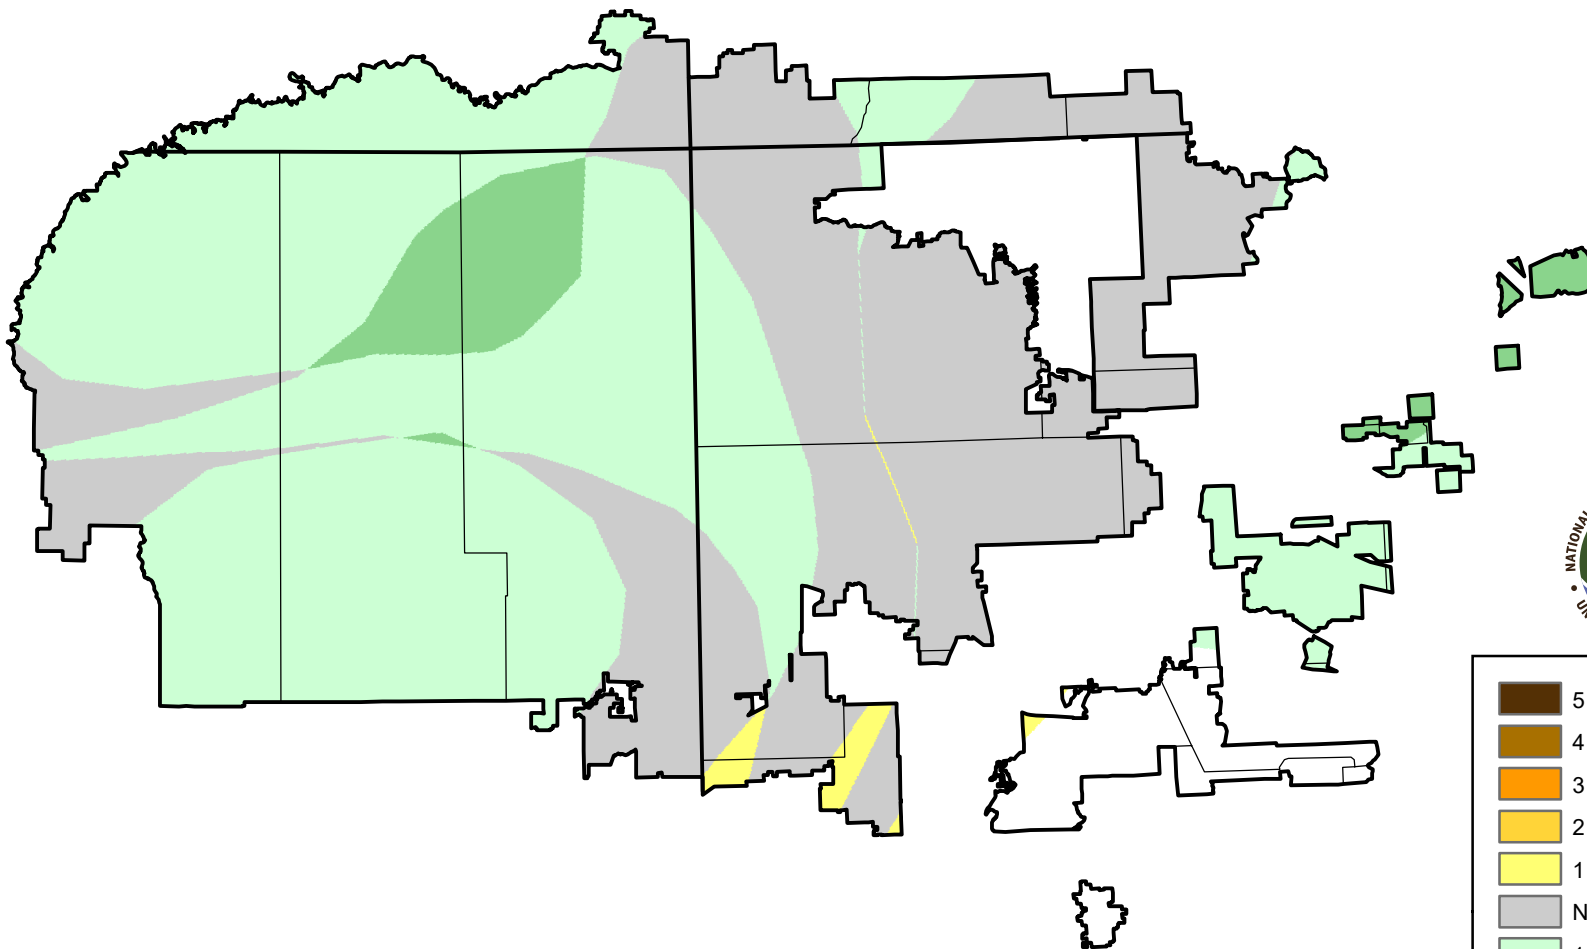

U.S. Drought Monitor Class Change - 4 Corners

26 Week

March 13, 2007
compared to
September 14, 2006

droughtmonitor.unl.edu

- 5 Class Degradation
- 4 Class Degradation
- 3 Class Degradation
- 2 Class Degradation
- 1 Class Degradation
- No Change
- 1 Class Improvement
- 2 Class Improvement
- 3 Class Improvement
- 4 Class Improvement
- 5 Class Improvement