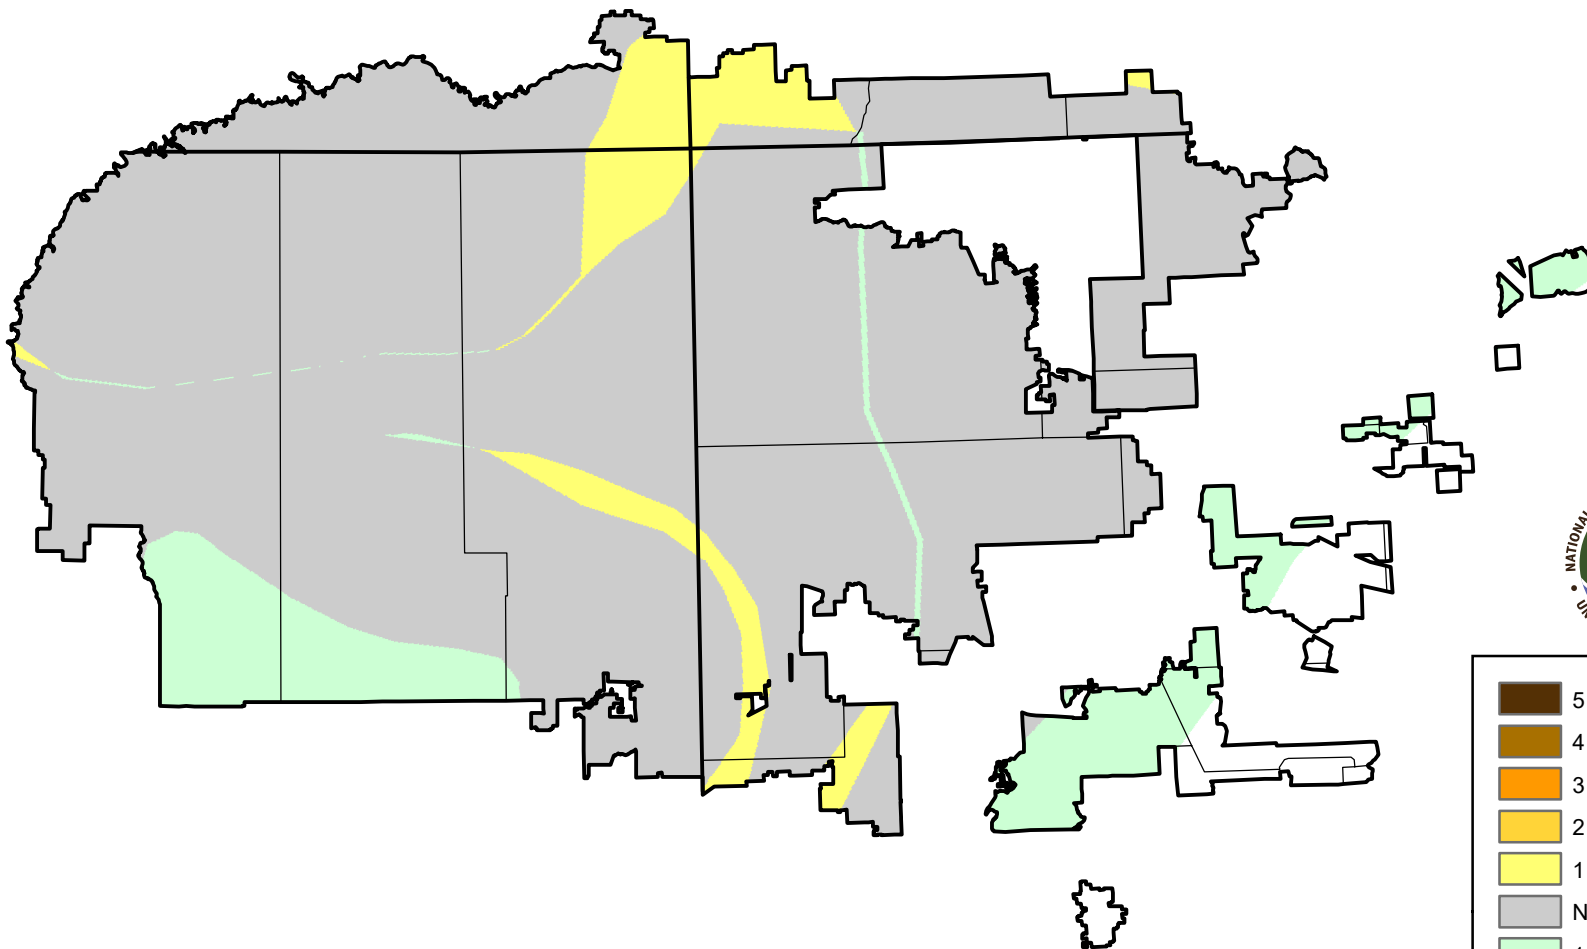

U.S. Drought Monitor Class Change - 4 Corners

Start of Calendar Year

March 13, 2007
compared to
January 4, 2007

droughtmonitor.unl.edu

-  5 Class Degradation
-  4 Class Degradation
-  3 Class Degradation
-  2 Class Degradation
-  1 Class Degradation
-  No Change
-  1 Class Improvement
-  2 Class Improvement
-  3 Class Improvement
-  4 Class Improvement
-  5 Class Improvement