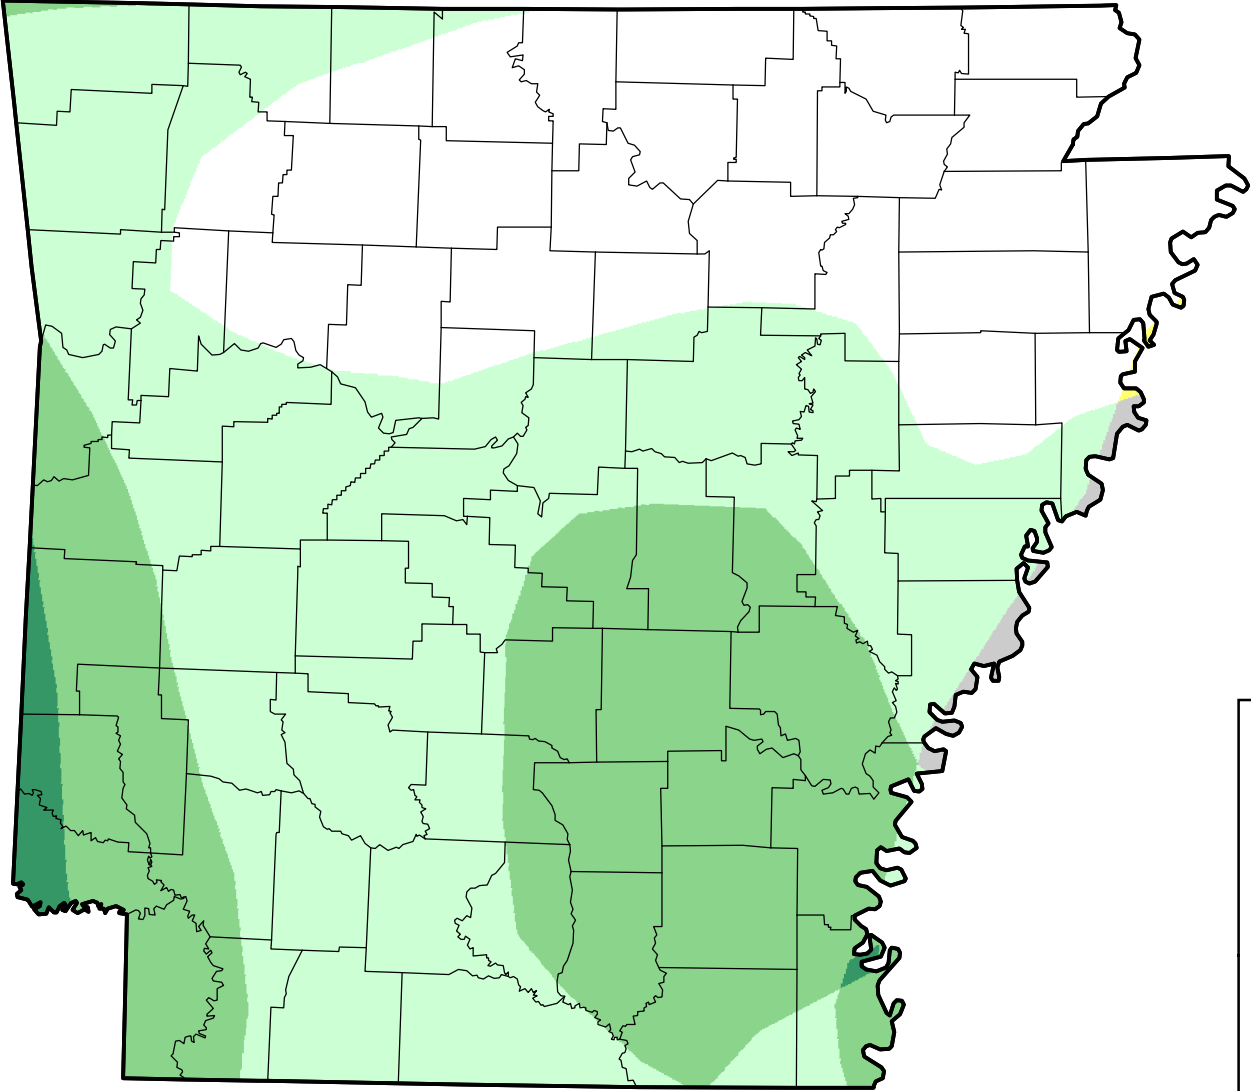

U.S. Drought Monitor Class Change - Arkansas

Start of Water Year

March 13, 2007
compared to
September 28, 2006

droughtmonitor.unl.edu

-  5 Class Degradation
-  4 Class Degradation
-  3 Class Degradation
-  2 Class Degradation
-  1 Class Degradation
-  No Change
-  1 Class Improvement
-  2 Class Improvement
-  3 Class Improvement
-  4 Class Improvement
-  5 Class Improvement