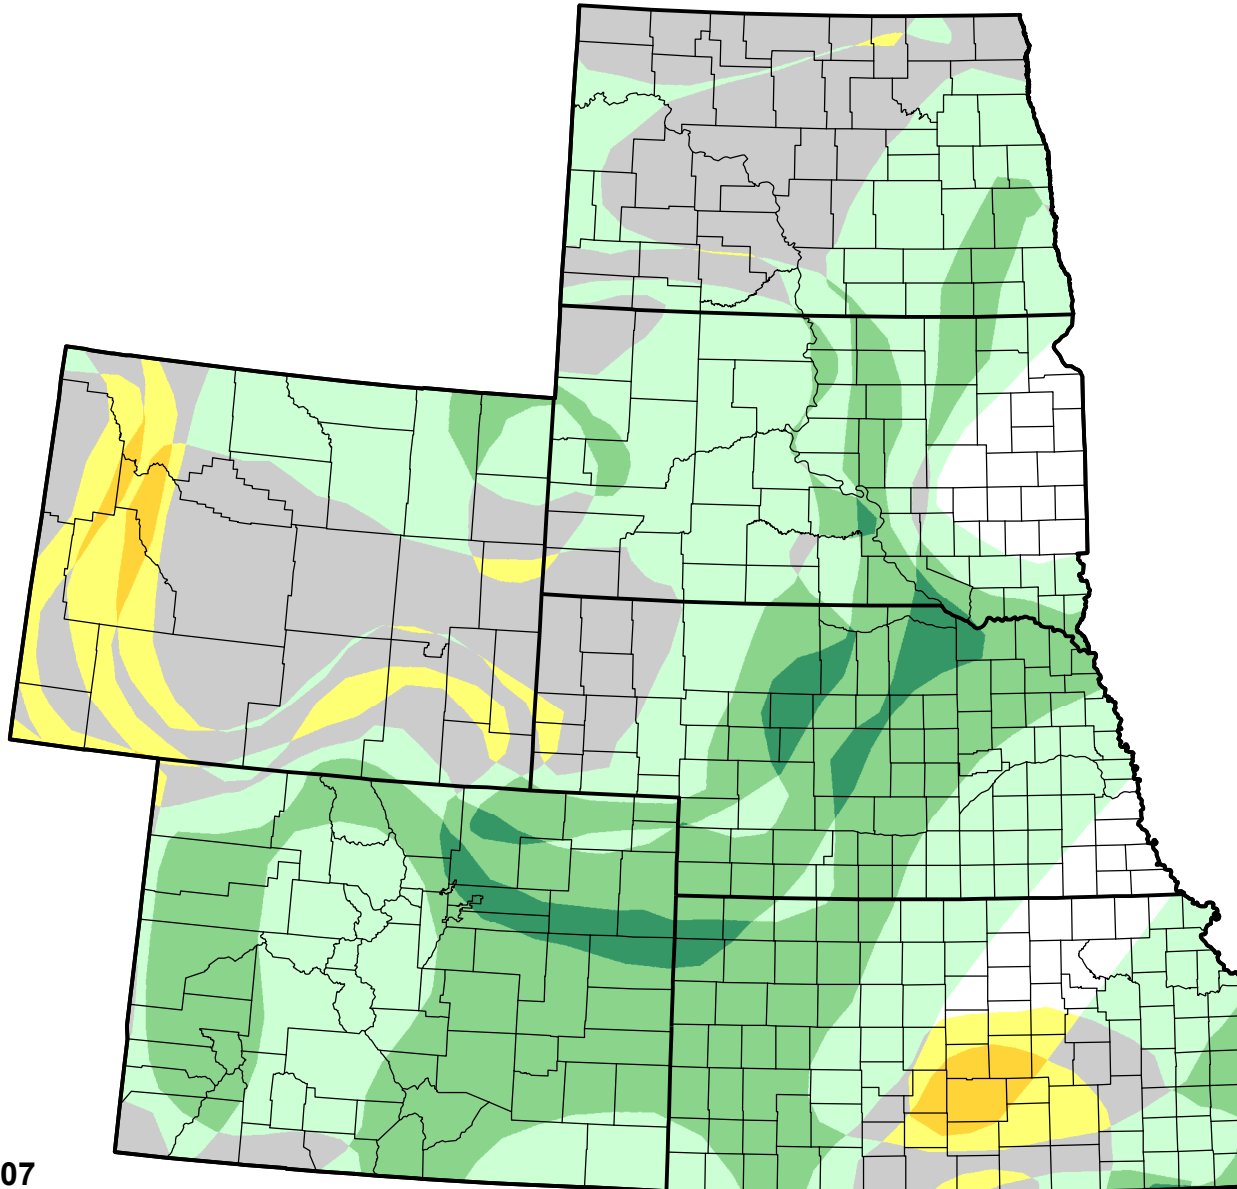

U.S. Drought Monitor Class Change - High Plains

26 Week

March 13, 2007
compared to
September 14, 2006

droughtmonitor.unl.edu

-  5 Class Degradation
-  4 Class Degradation
-  3 Class Degradation
-  2 Class Degradation
-  1 Class Degradation
-  No Change
-  1 Class Improvement
-  2 Class Improvement
-  3 Class Improvement
-  4 Class Improvement
-  5 Class Improvement