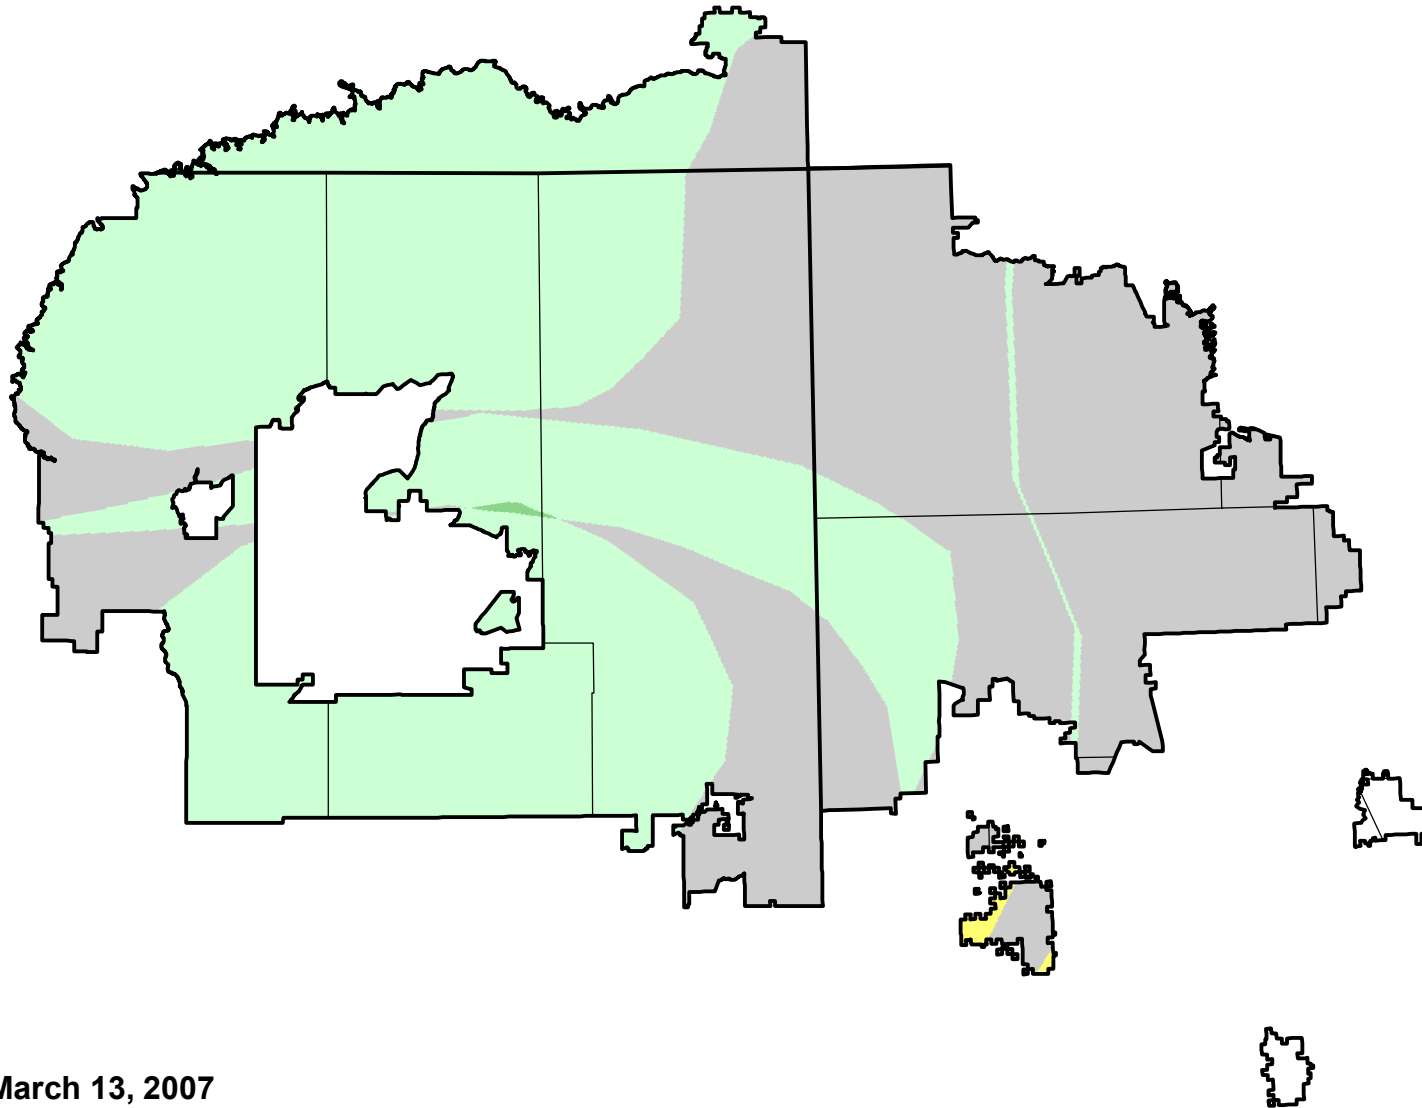

# U.S. Drought Monitor Class Change - Navajo

Start of Water Year

March 13, 2007  
compared to  
September 28, 2006

[droughtmonitor.unl.edu](http://droughtmonitor.unl.edu)

- |   |                     |
|---|---------------------|
|  | 5 Class Degradation |
|  | 4 Class Degradation |
|  | 3 Class Degradation |
|  | 2 Class Degradation |
|  | 1 Class Degradation |
|  | No Change           |
|  | 1 Class Improvement |
|  | 2 Class Improvement |
|  | 3 Class Improvement |
|  | 4 Class Improvement |
|  | 5 Class Improvement |