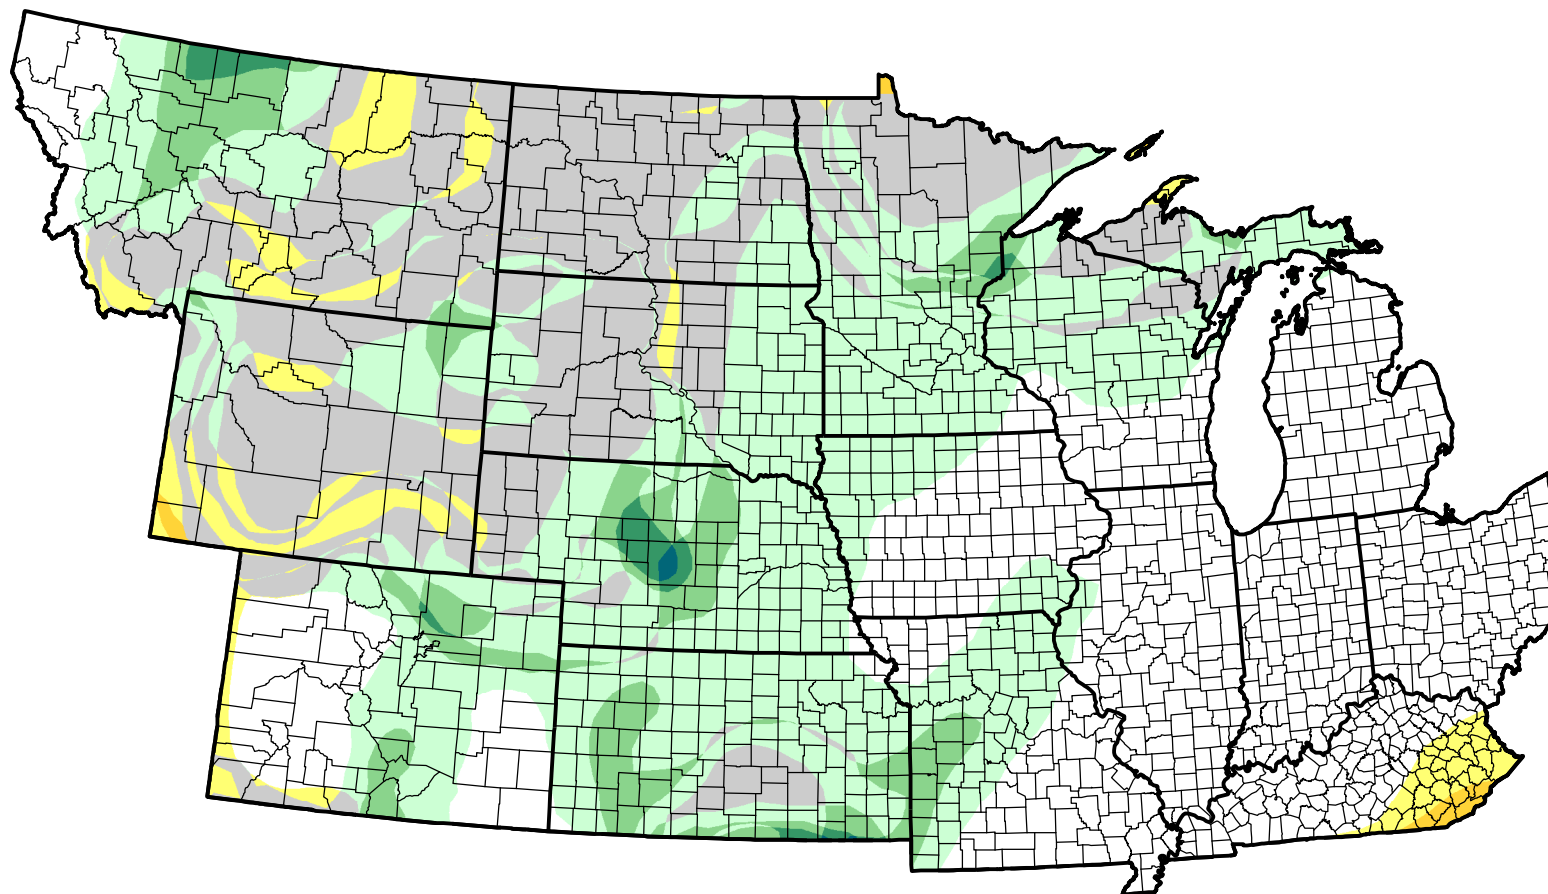

U.S. Drought Monitor Class Change - NWS Central 13 Week

March 13, 2007
compared to
December 14, 2006

droughtmonitor.unl.edu

-  5 Class Degradation
-  4 Class Degradation
-  3 Class Degradation
-  2 Class Degradation
-  1 Class Degradation
-  No Change
-  1 Class Improvement
-  2 Class Improvement
-  3 Class Improvement
-  4 Class Improvement
-  5 Class Improvement