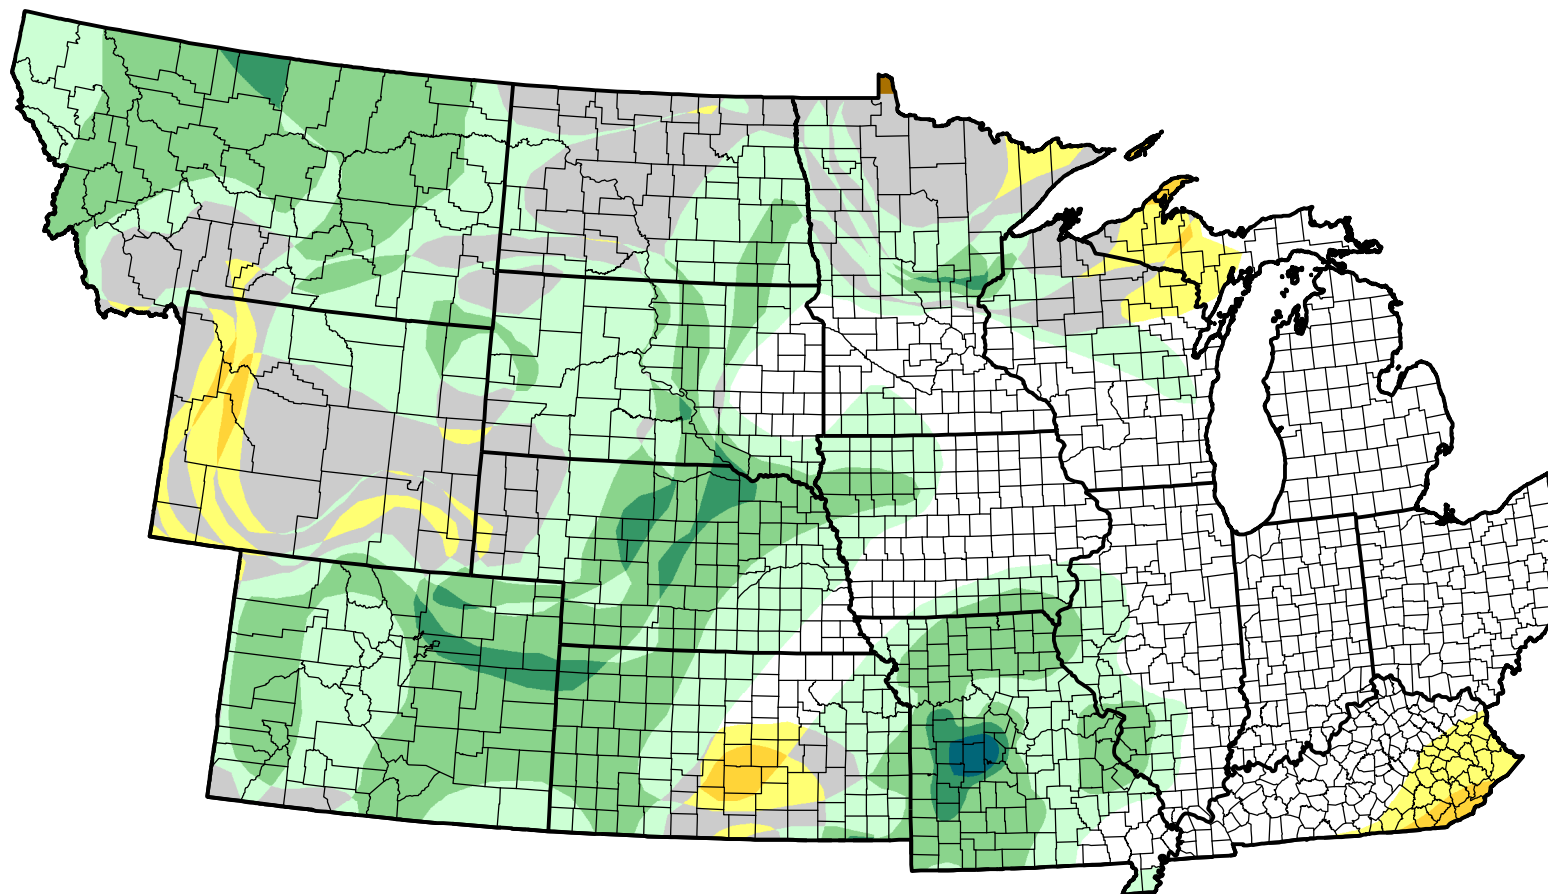

U.S. Drought Monitor Class Change - NWS Central 26 Week

March 13, 2007
compared to
September 14, 2006

droughtmonitor.unl.edu

-  5 Class Degradation
-  4 Class Degradation
-  3 Class Degradation
-  2 Class Degradation
-  1 Class Degradation
-  No Change
-  1 Class Improvement
-  2 Class Improvement
-  3 Class Improvement
-  4 Class Improvement
-  5 Class Improvement