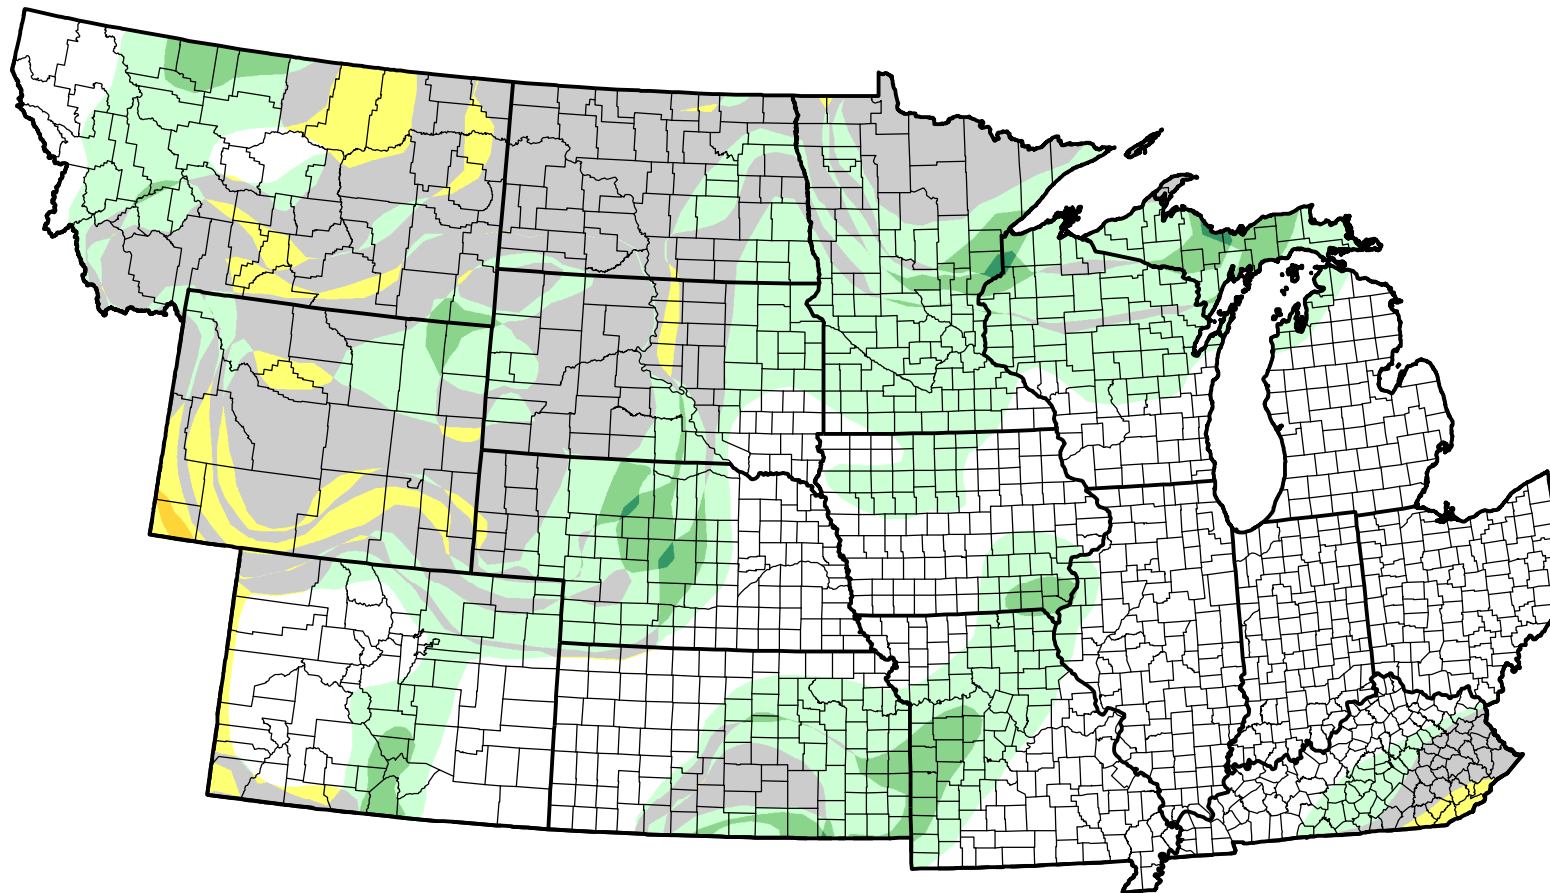

U.S. Drought Monitor Class Change - NWS Central Start of Calendar Year

- 5 Class Degradation
- 4 Class Degradation
- 3 Class Degradation
- 2 Class Degradation
- 1 Class Degradation
- No Change
- 1 Class Improvement
- 2 Class Improvement
- 3 Class Improvement
- 4 Class Improvement
- 5 Class Improvement

**March 13, 2007
compared to
January 4, 2007**

droughtmonitor.unl.edu