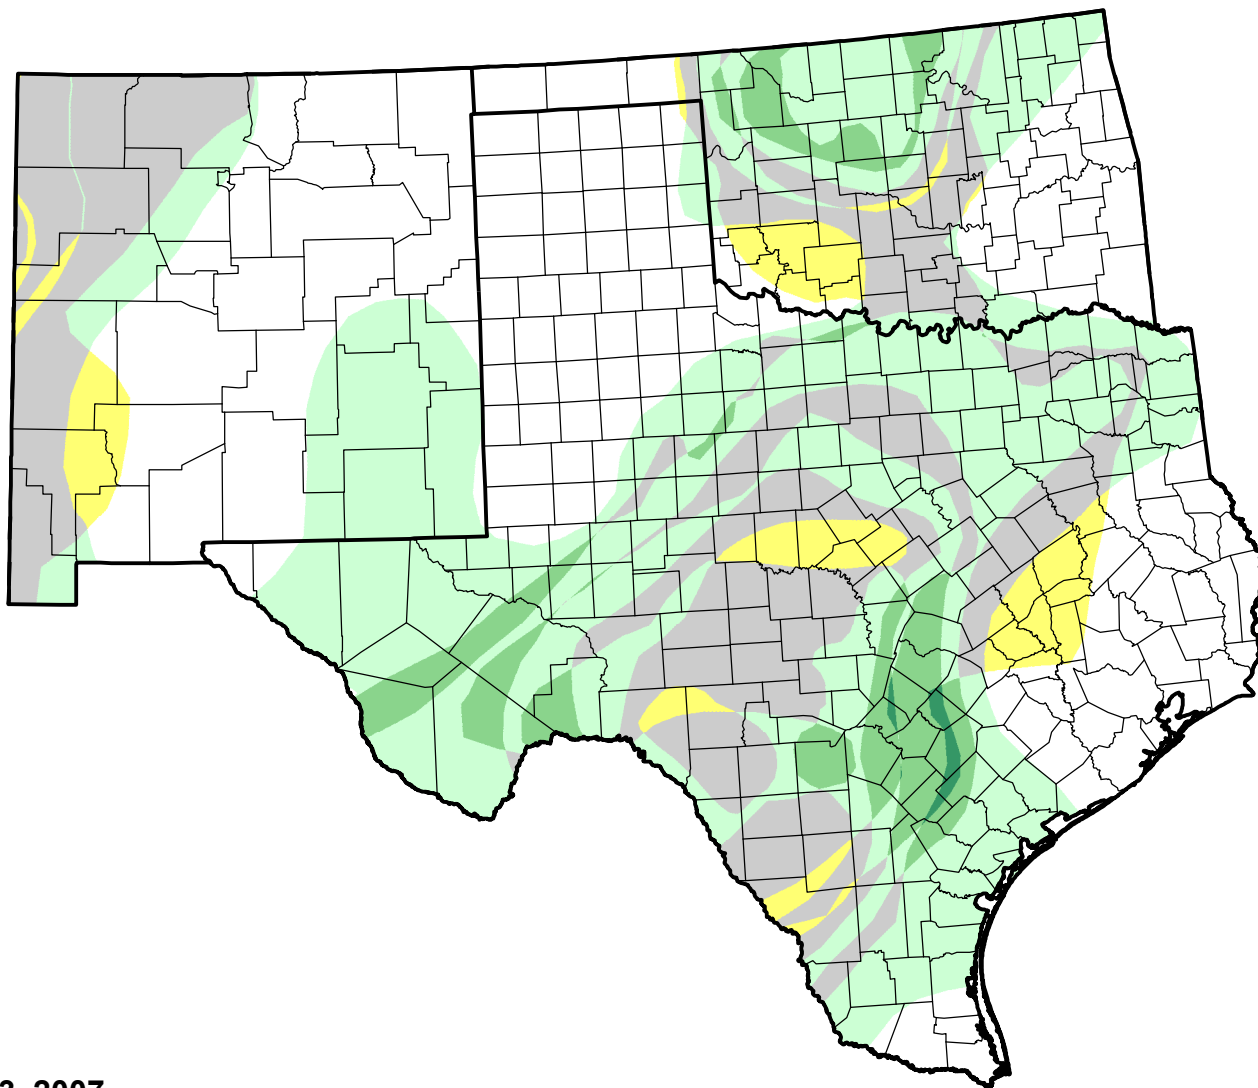

U.S. Drought Monitor Class Change - Southern Plains RDEWS

8 Week

March 13, 2007
compared to
January 18, 2007

droughtmonitor.unl.edu

- | | |
|---|---------------------|
|  | 5 Class Degradation |
|  | 4 Class Degradation |
|  | 3 Class Degradation |
|  | 2 Class Degradation |
|  | 1 Class Degradation |
|  | No Change |
|  | 1 Class Improvement |
|  | 2 Class Improvement |
|  | 3 Class Improvement |
|  | 4 Class Improvement |
|  | 5 Class Improvement |