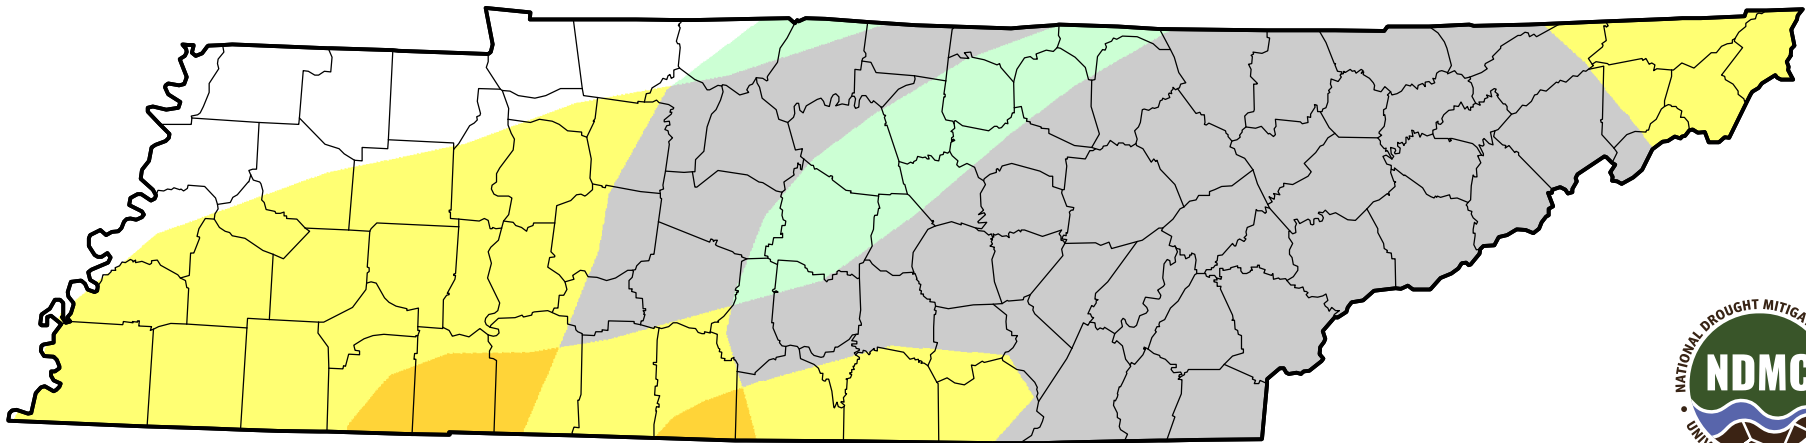

U.S. Drought Monitor Class Change - Tennessee

4 Week

March 13, 2007
compared to
February 15, 2007

droughtmonitor.unl.edu