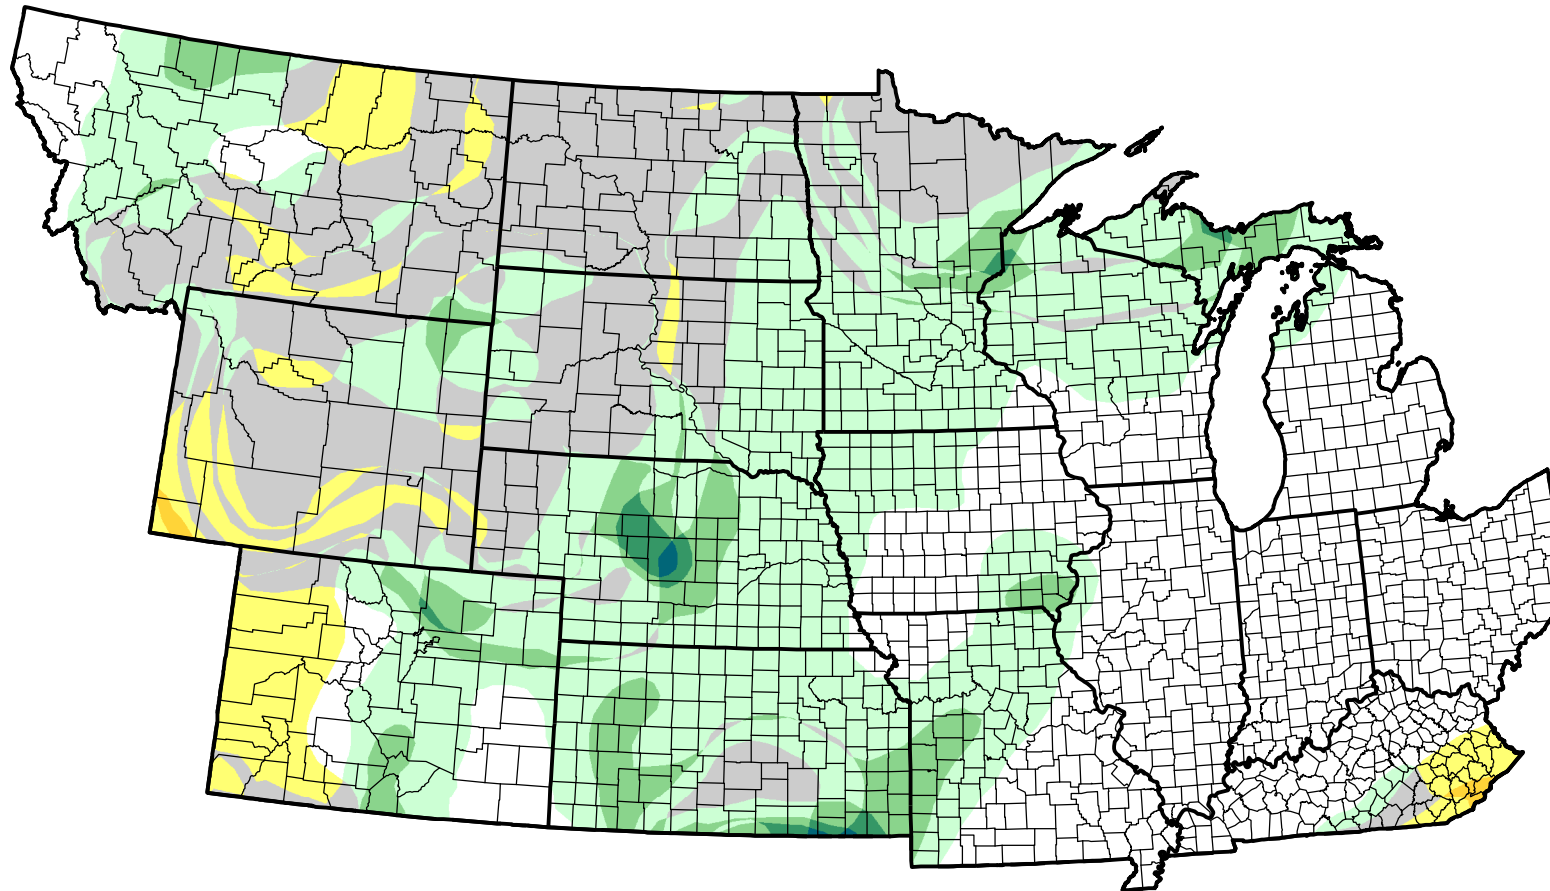

U.S. Drought Monitor Class Change - NWS Central 13 Week

-  5 Class Degradation
-  4 Class Degradation
-  3 Class Degradation
-  2 Class Degradation
-  1 Class Degradation
-  No Change
-  1 Class Improvement
-  2 Class Improvement
-  3 Class Improvement
-  4 Class Improvement
-  5 Class Improvement

**March 20, 2007
compared to
December 21, 2006**

droughtmonitor.unl.edu