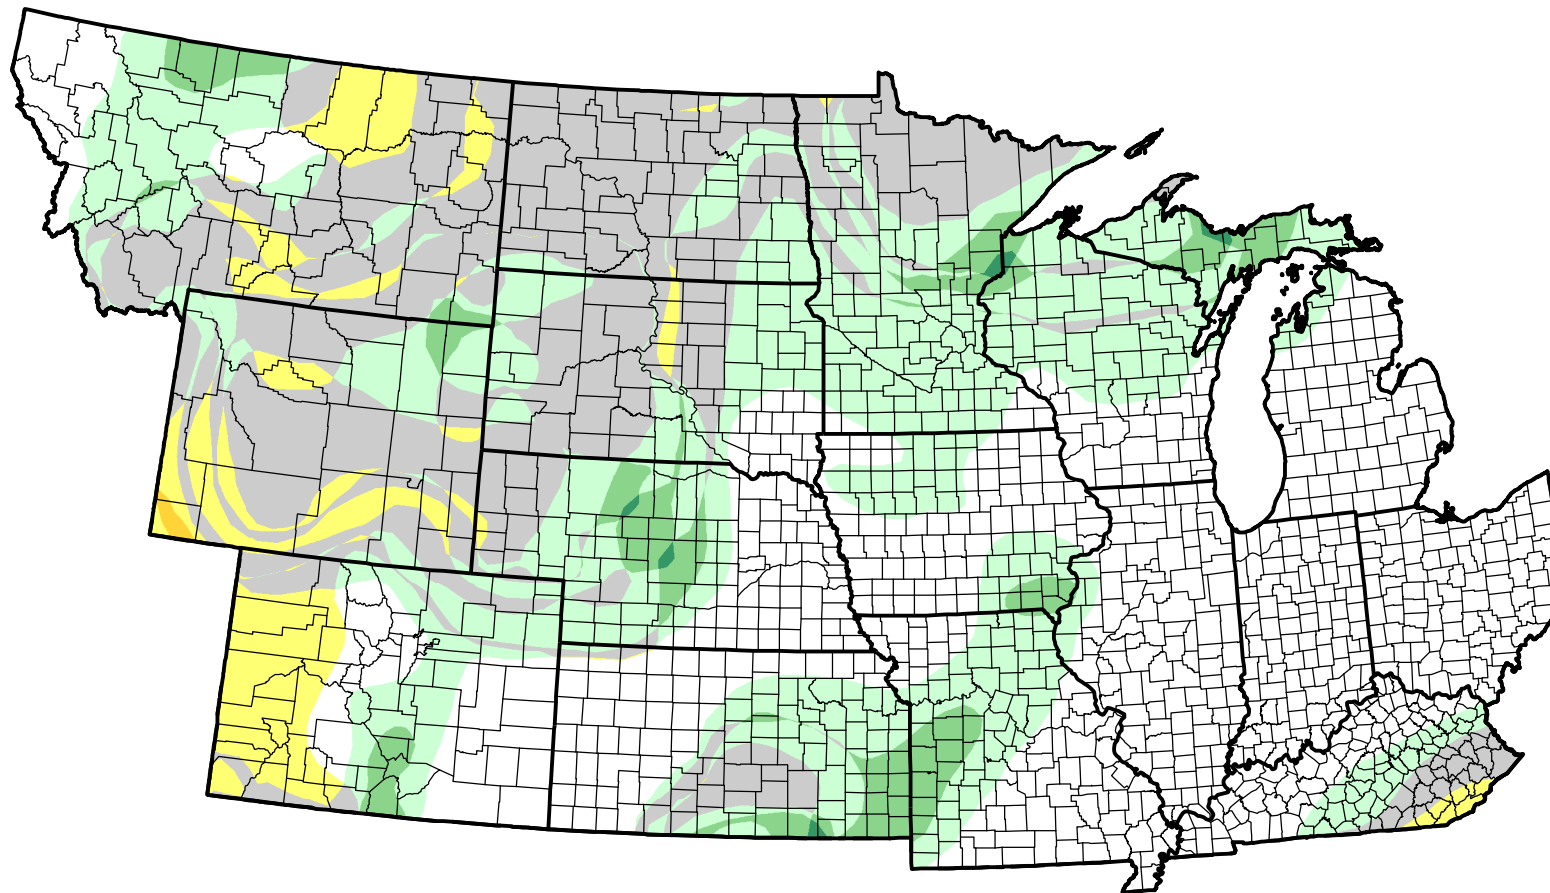

U.S. Drought Monitor Class Change - NWS Central Start of Calendar Year

-  5 Class Degradation
-  4 Class Degradation
-  3 Class Degradation
-  2 Class Degradation
-  1 Class Degradation
-  No Change
-  1 Class Improvement
-  2 Class Improvement
-  3 Class Improvement
-  4 Class Improvement
-  5 Class Improvement

**March 20, 2007
compared to
January 4, 2007**

droughtmonitor.unl.edu