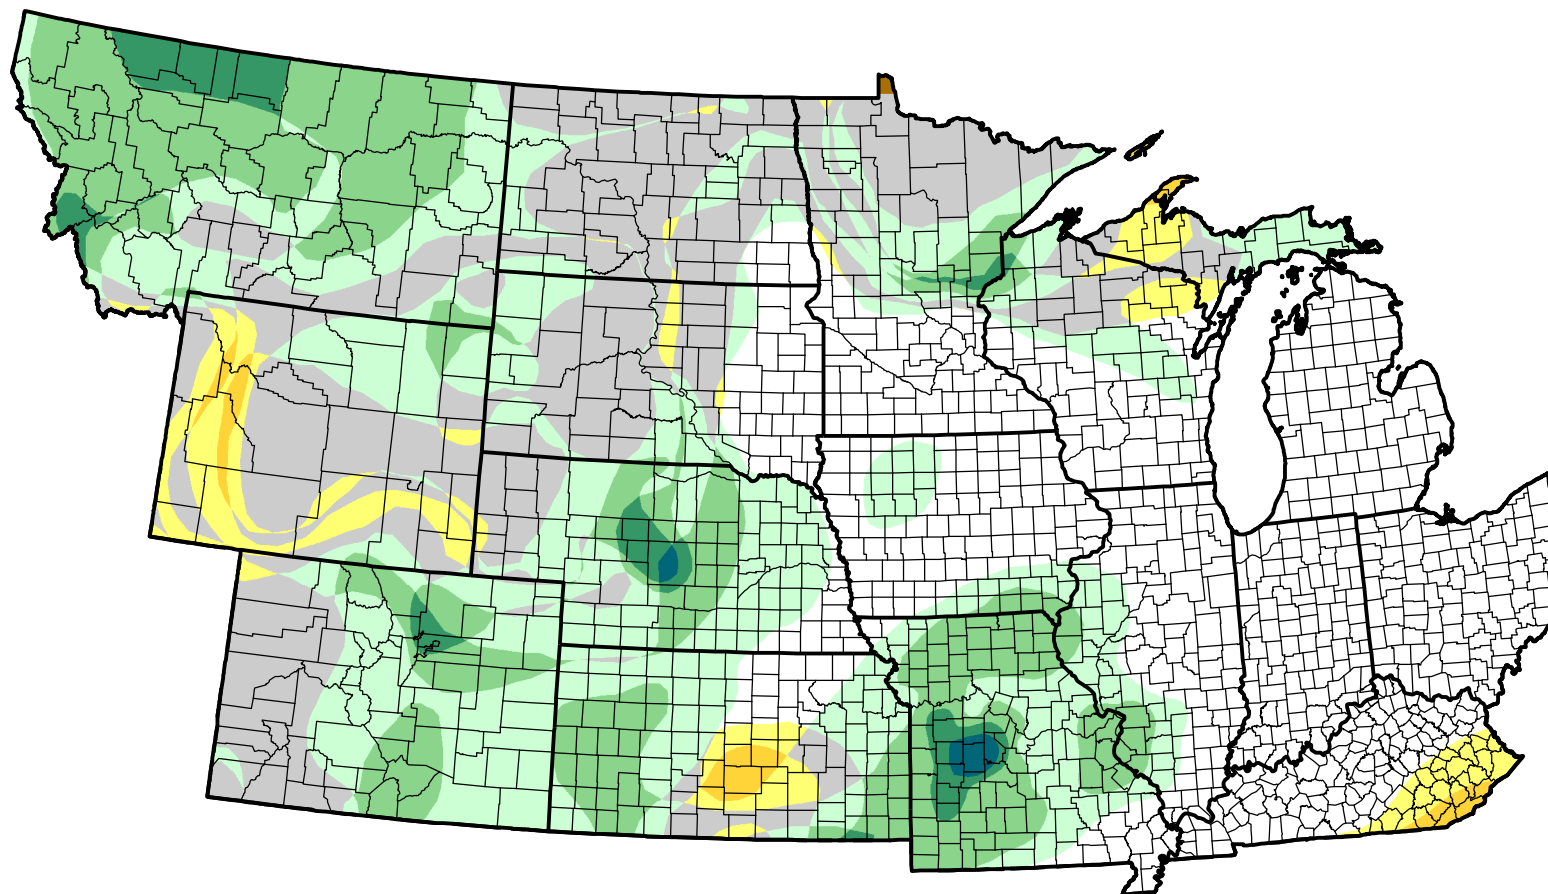

# U.S. Drought Monitor Class Change - NWS Central Start of Water Year

March 20, 2007  
compared to  
September 28, 2006

[droughtmonitor.unl.edu](http://droughtmonitor.unl.edu)

-  5 Class Degradation
-  4 Class Degradation
-  3 Class Degradation
-  2 Class Degradation
-  1 Class Degradation
-  No Change
-  1 Class Improvement
-  2 Class Improvement
-  3 Class Improvement
-  4 Class Improvement
-  5 Class Improvement