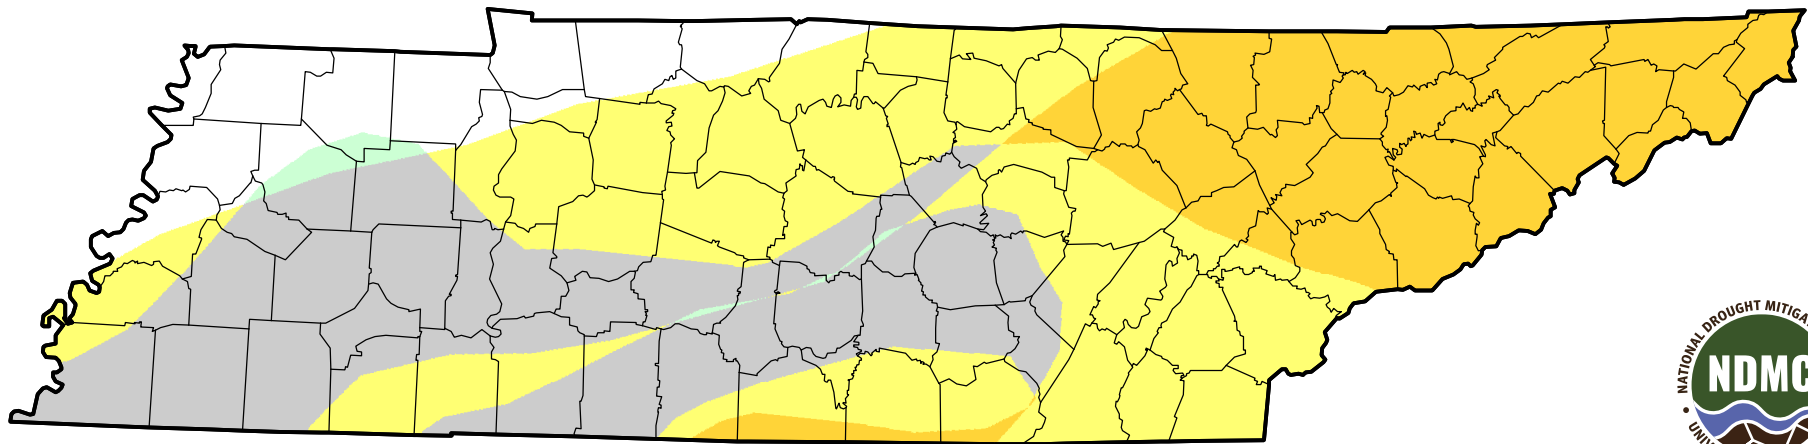

U.S. Drought Monitor Class Change - Tennessee

Start of Water Year

March 20, 2007
compared to
September 28, 2006

droughtmonitor.unl.edu