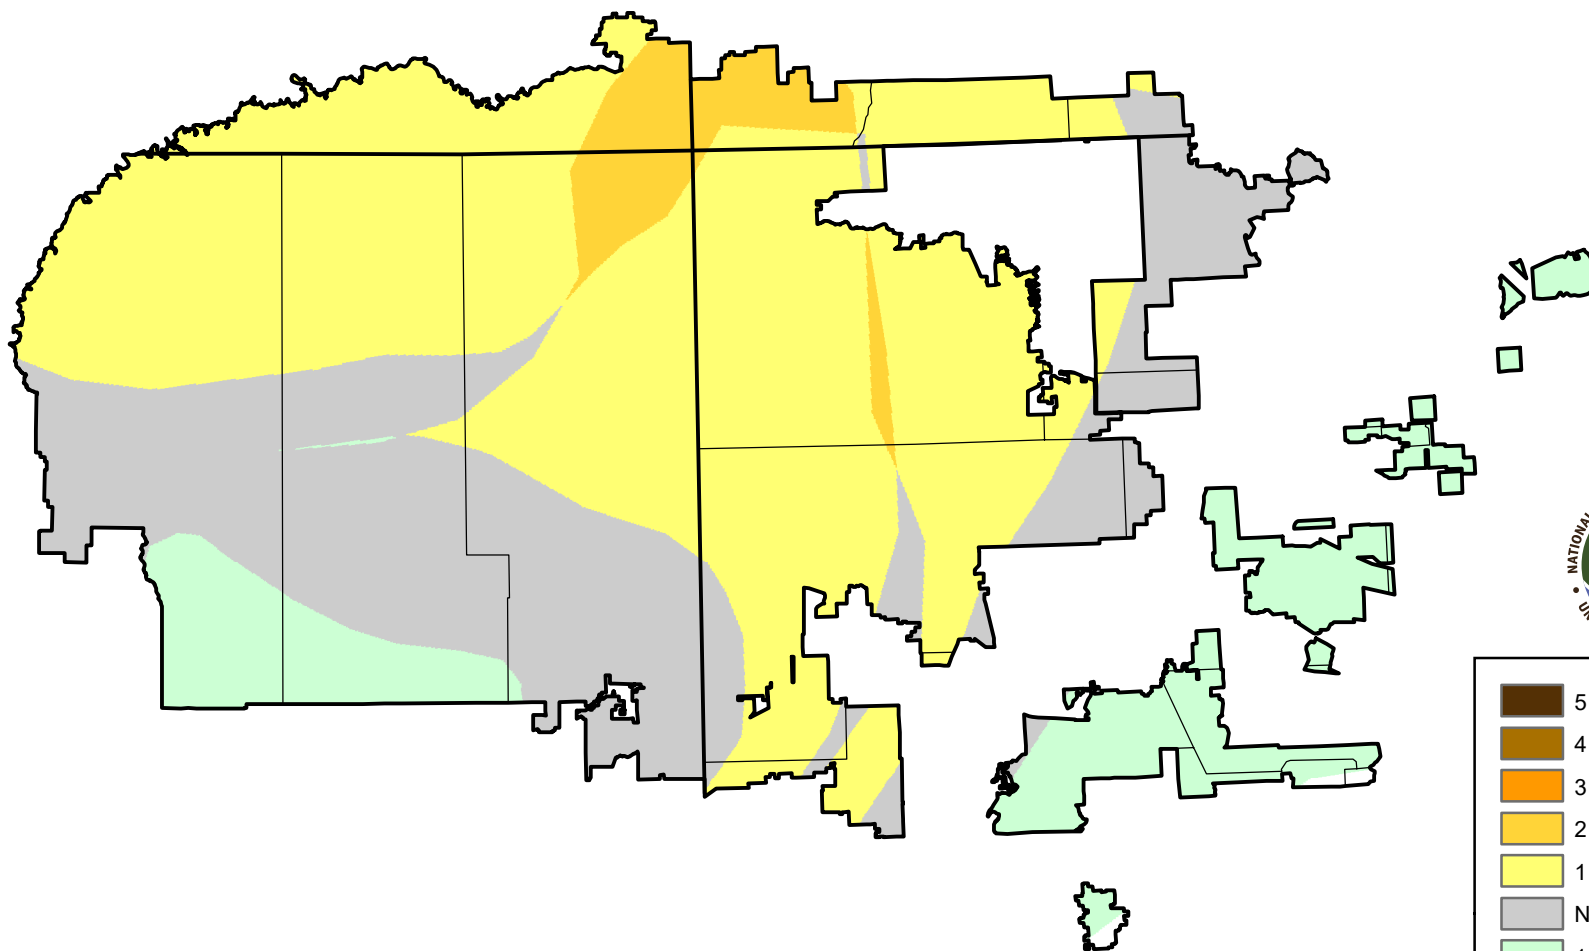

# U.S. Drought Monitor Class Change - 4 Corners

13 Week

March 27, 2007  
compared to  
December 28, 2006

[droughtmonitor.unl.edu](http://droughtmonitor.unl.edu)

-  5 Class Degradation
-  4 Class Degradation
-  3 Class Degradation
-  2 Class Degradation
-  1 Class Degradation
-  No Change
-  1 Class Improvement
-  2 Class Improvement
-  3 Class Improvement
-  4 Class Improvement
-  5 Class Improvement