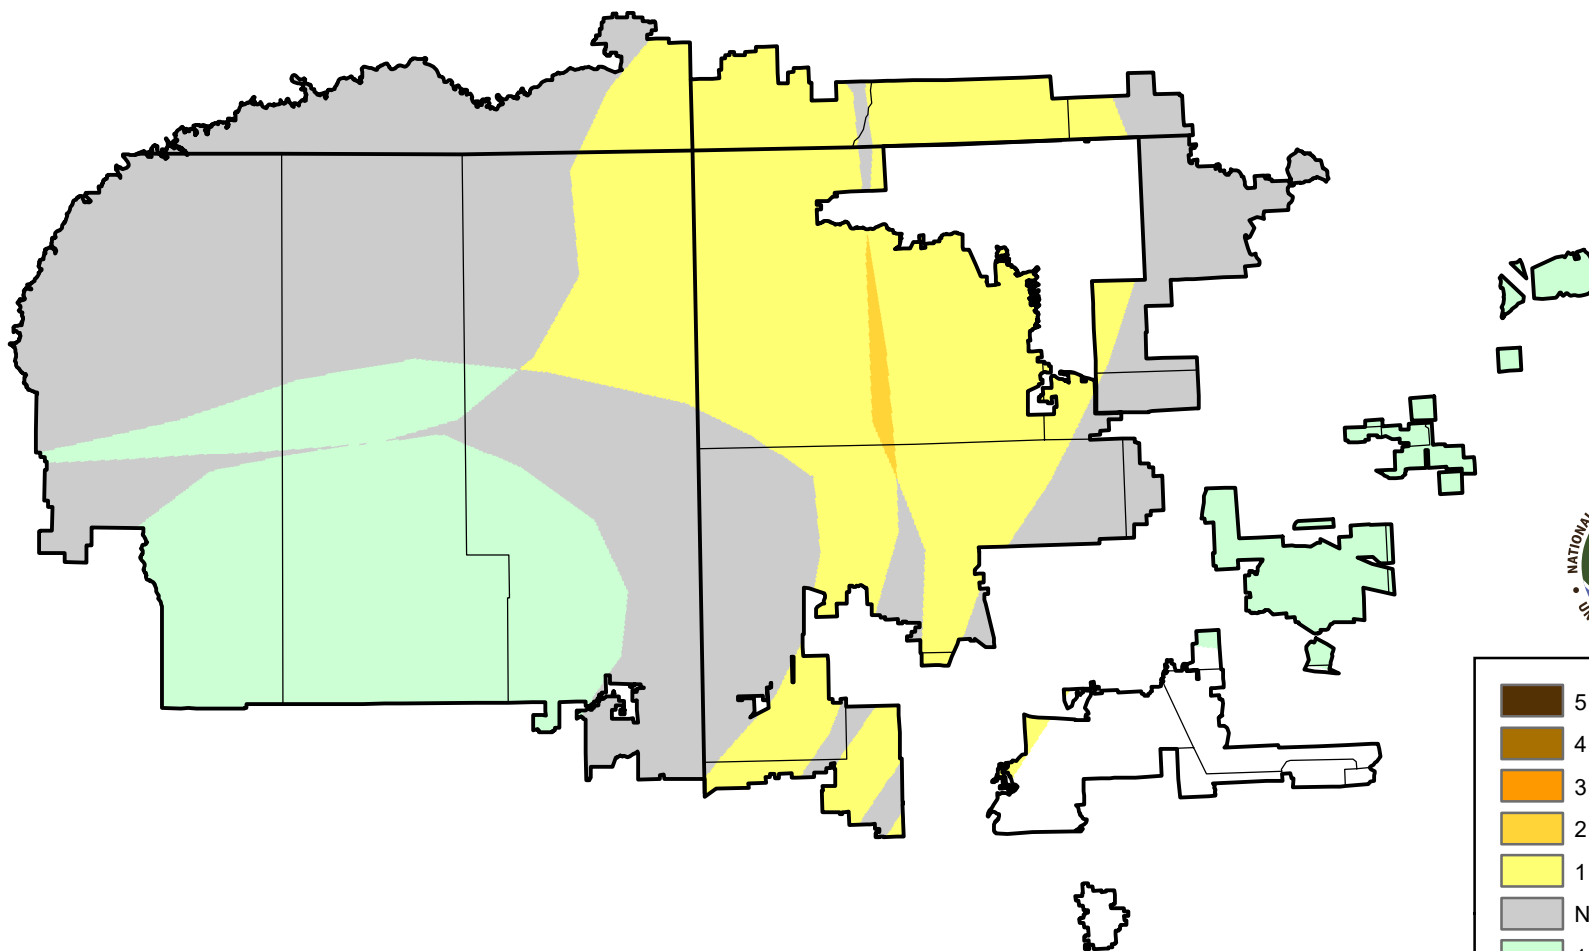

U.S. Drought Monitor Class Change - 4 Corners

26 Week

March 27, 2007
compared to
September 28, 2006

droughtmonitor.unl.edu