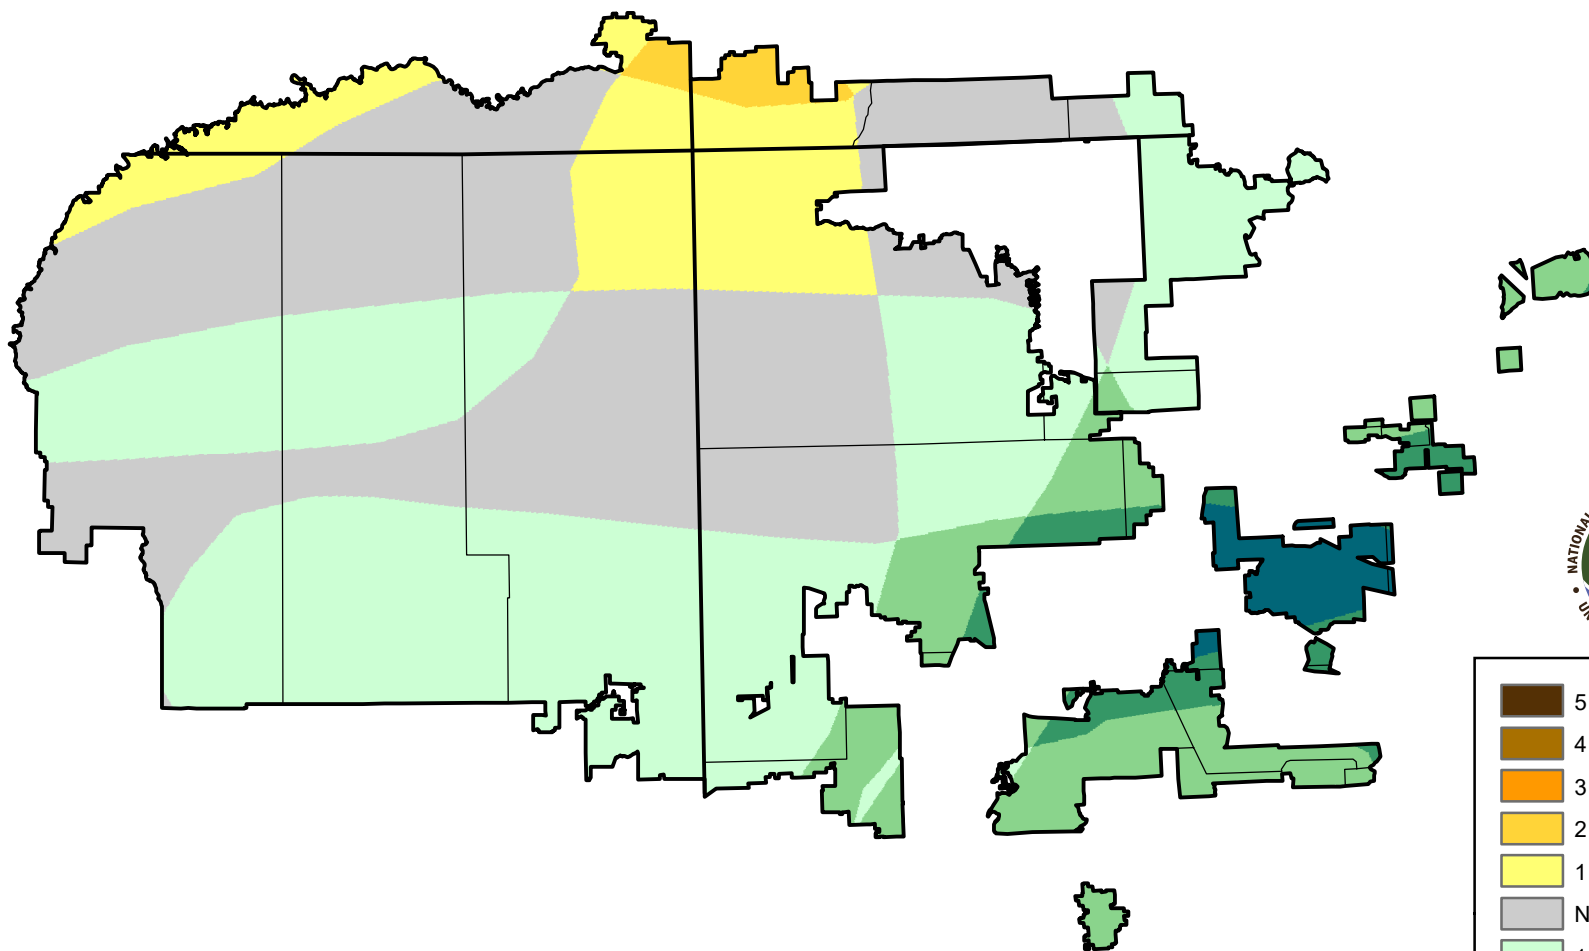

U.S. Drought Monitor Class Change - 4 Corners

52 Week

March 27, 2007
compared to
March 30, 2006

droughtmonitor.unl.edu

- 5 Class Degradation
- 4 Class Degradation
- 3 Class Degradation
- 2 Class Degradation
- 1 Class Degradation
- No Change
- 1 Class Improvement
- 2 Class Improvement
- 3 Class Improvement
- 4 Class Improvement
- 5 Class Improvement