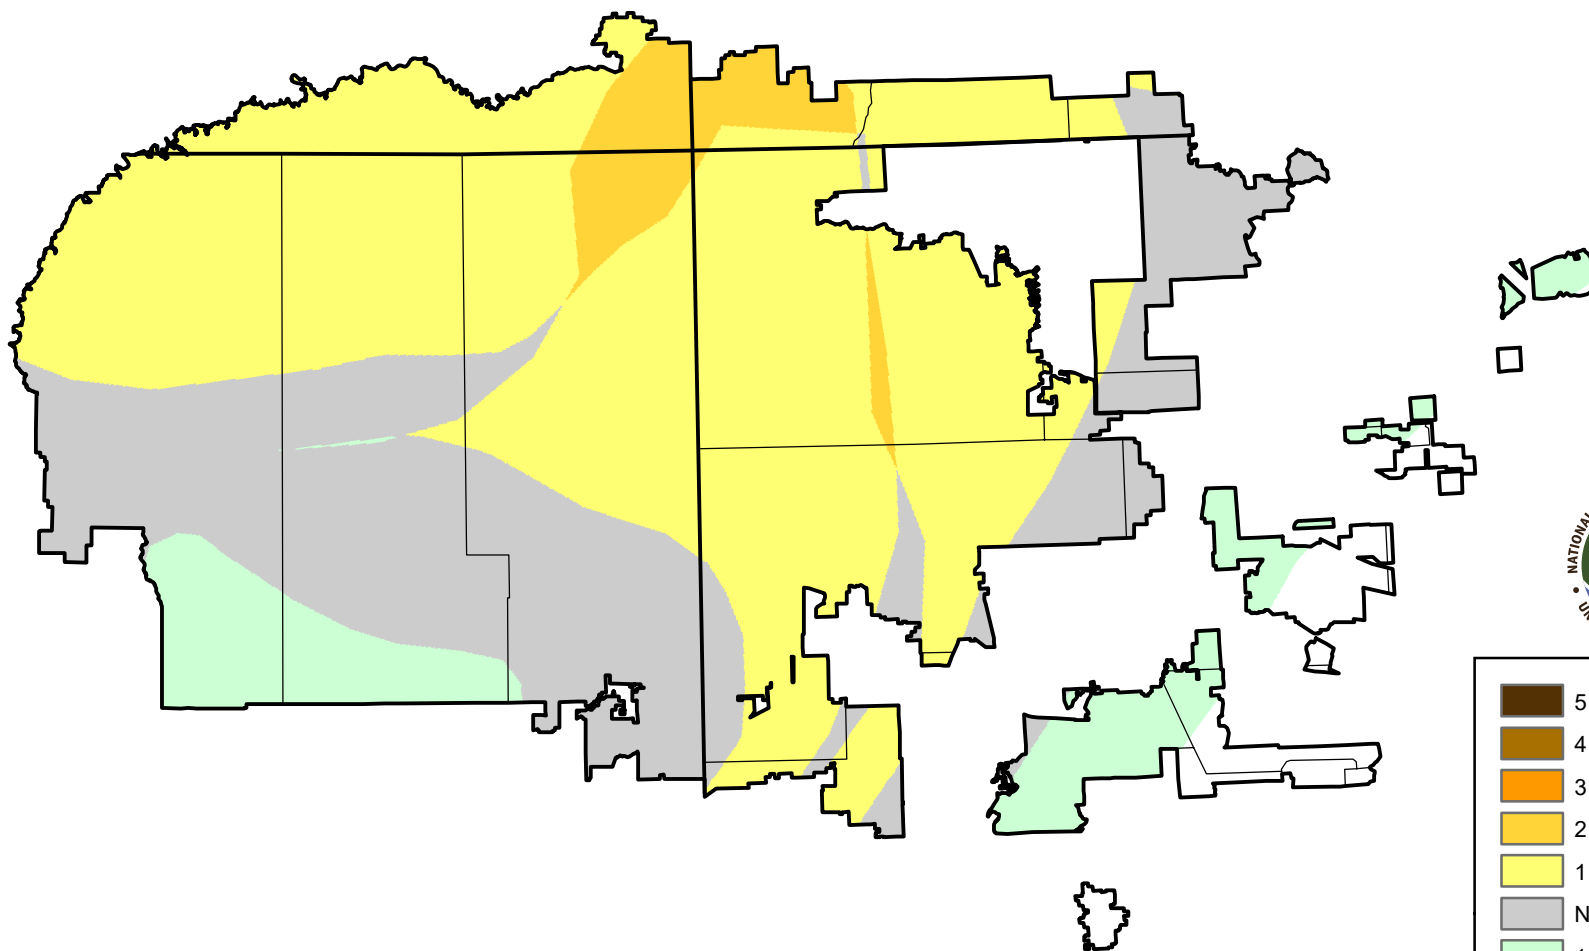

U.S. Drought Monitor Class Change - 4 Corners

Start of Calendar Year

March 27, 2007
compared to
January 4, 2007

droughtmonitor.unl.edu

-  5 Class Degradation
-  4 Class Degradation
-  3 Class Degradation
-  2 Class Degradation
-  1 Class Degradation
-  No Change
-  1 Class Improvement
-  2 Class Improvement
-  3 Class Improvement
-  4 Class Improvement
-  5 Class Improvement