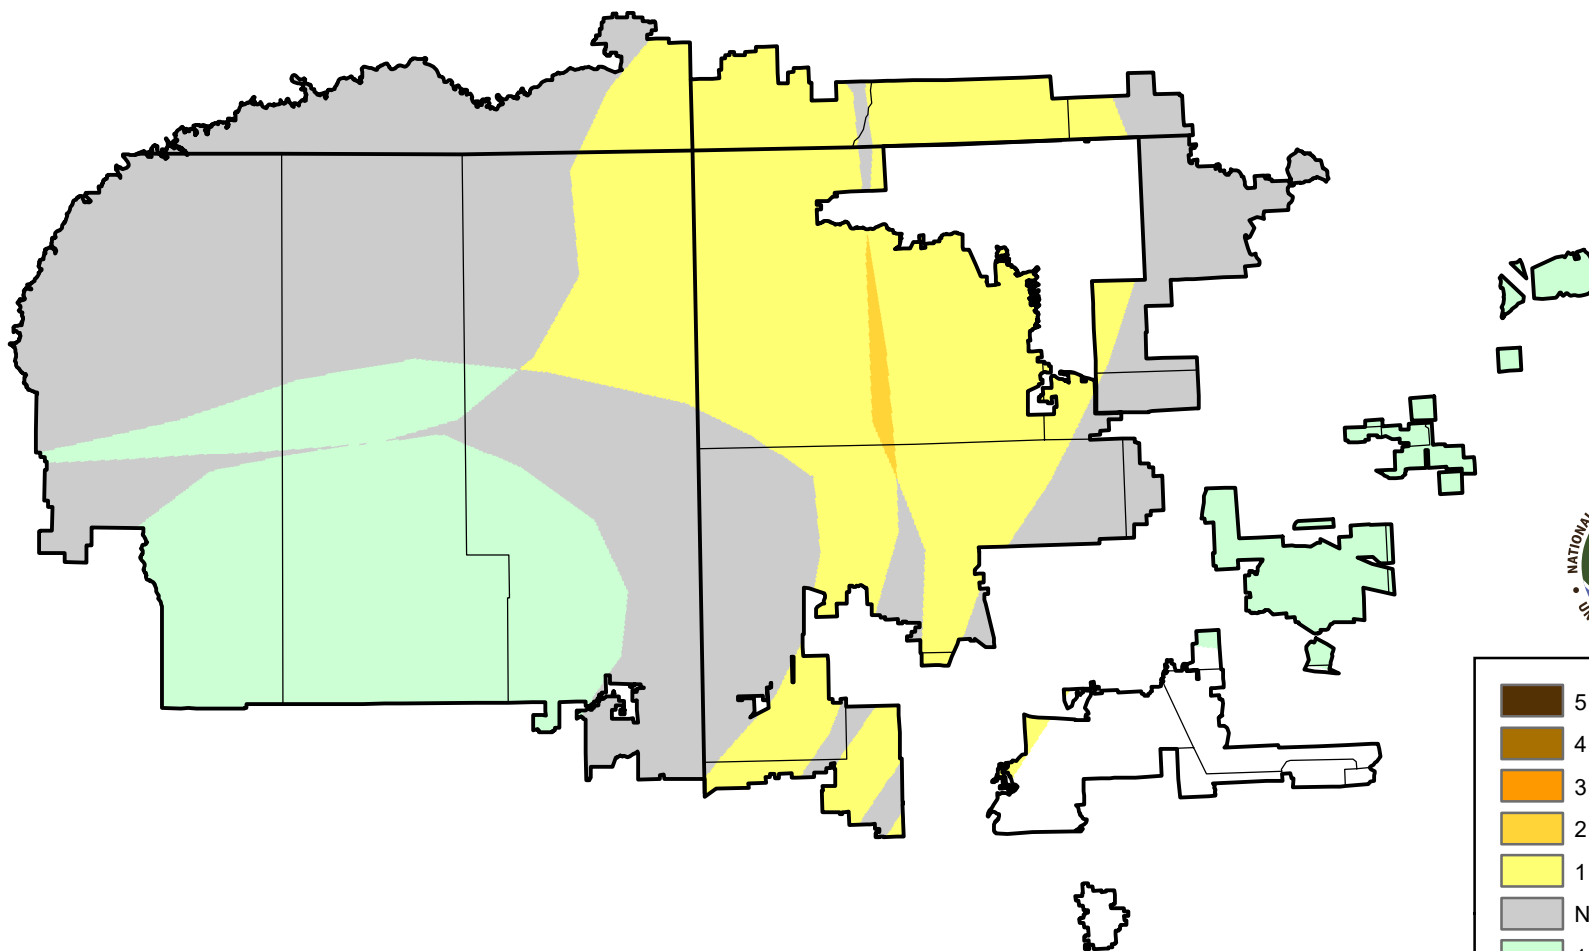

U.S. Drought Monitor Class Change - 4 Corners

Start of Water Year

March 27, 2007
compared to
September 28, 2006

droughtmonitor.unl.edu

-  5 Class Degradation
-  4 Class Degradation
-  3 Class Degradation
-  2 Class Degradation
-  1 Class Degradation
-  No Change
-  1 Class Improvement
-  2 Class Improvement
-  3 Class Improvement
-  4 Class Improvement
-  5 Class Improvement