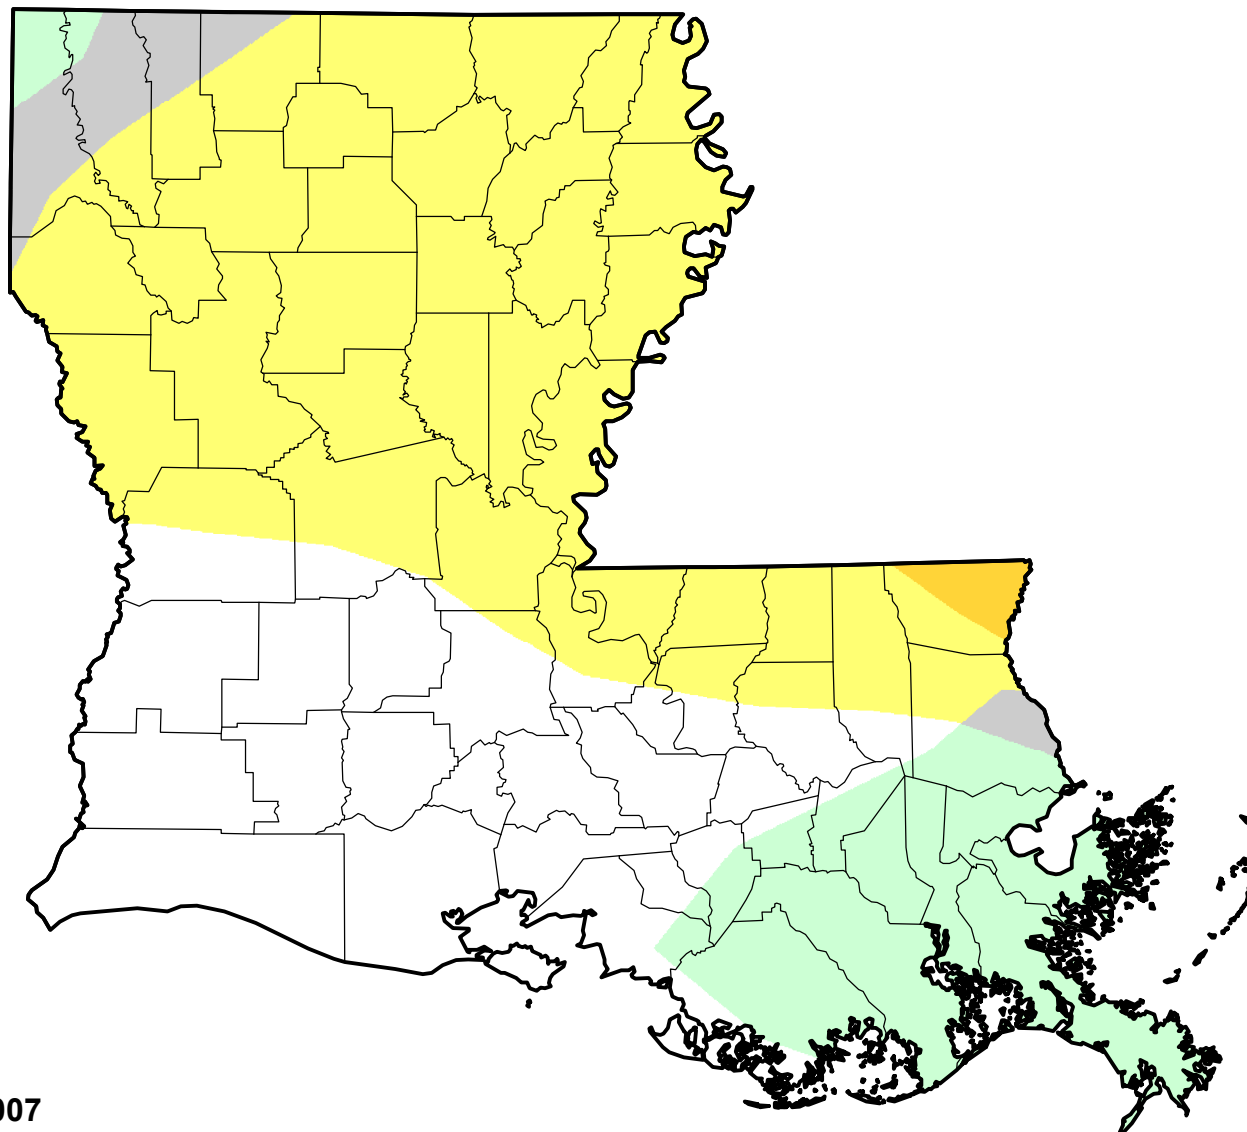

U.S. Drought Monitor Class Change - Louisiana

13 Week

March 27, 2007
compared to
December 28, 2006

droughtmonitor.unl.edu

- | | |
|---|---------------------|
|  | 5 Class Degradation |
|  | 4 Class Degradation |
|  | 3 Class Degradation |
|  | 2 Class Degradation |
|  | 1 Class Degradation |
|  | No Change |
|  | 1 Class Improvement |
|  | 2 Class Improvement |
|  | 3 Class Improvement |
|  | 4 Class Improvement |
|  | 5 Class Improvement |