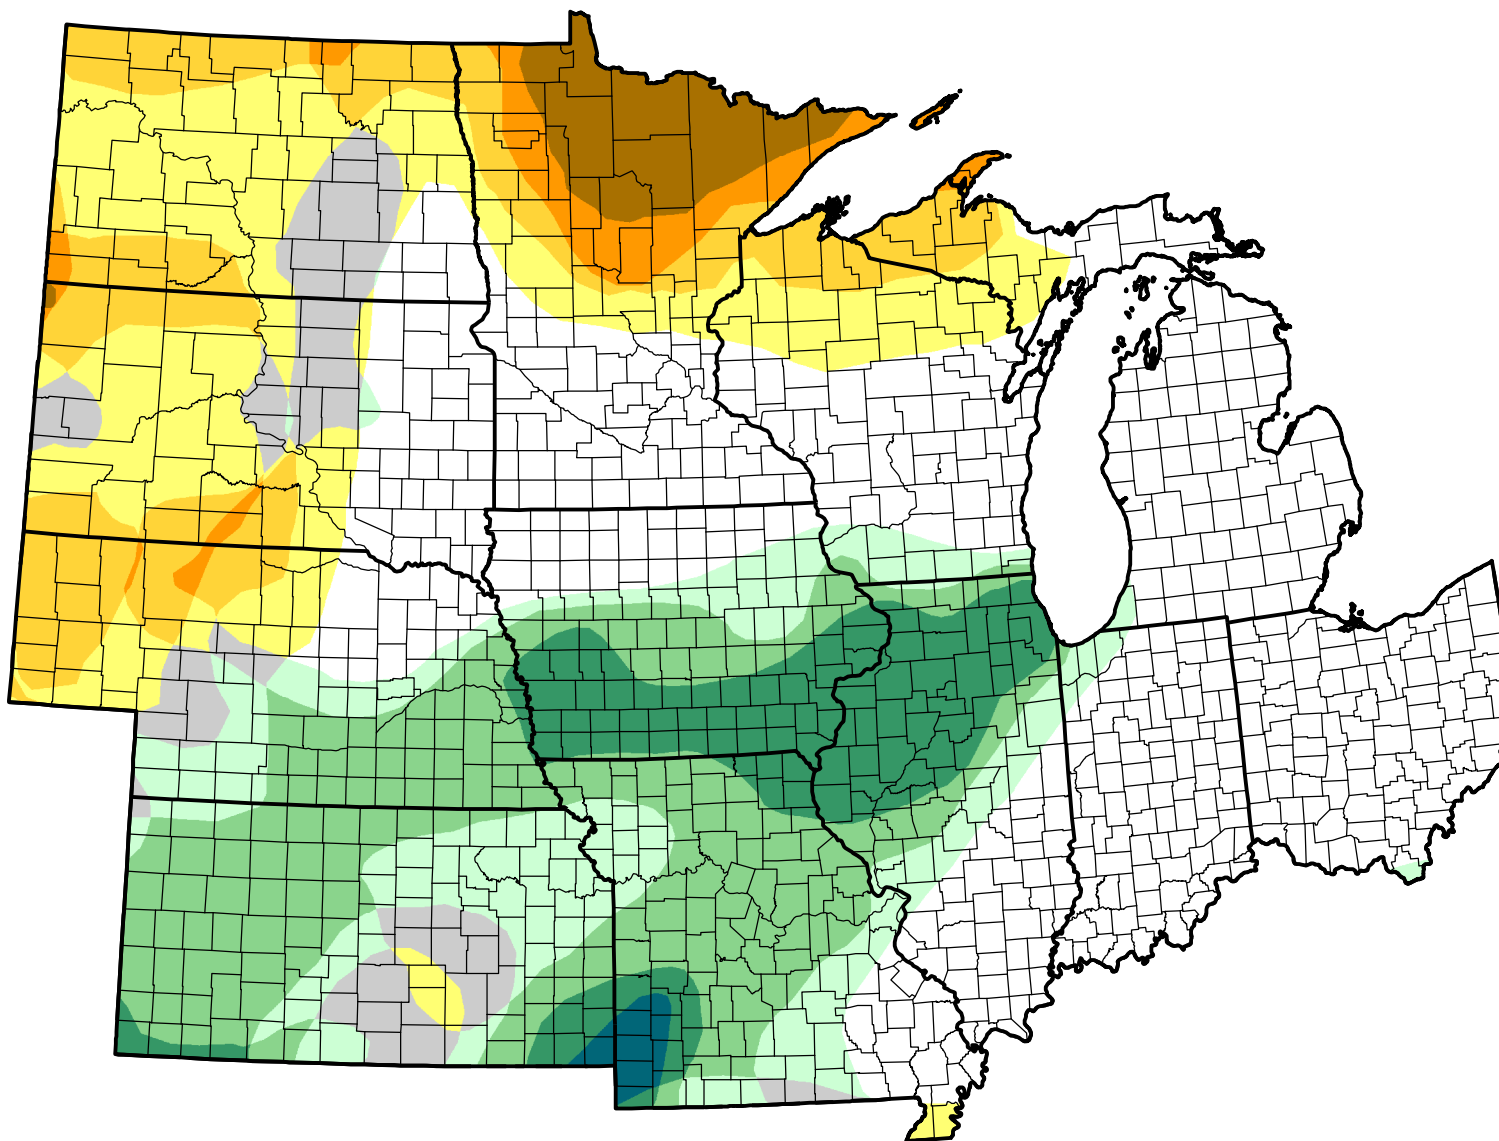

# U.S. Drought Monitor Class Change - U2U North Central States 52 Week

March 27, 2007  
compared to  
March 30, 2006

[droughtmonitor.unl.edu](http://droughtmonitor.unl.edu)

-  5 Class Degradation
-  4 Class Degradation
-  3 Class Degradation
-  2 Class Degradation
-  1 Class Degradation
-  No Change
-  1 Class Improvement
-  2 Class Improvement
-  3 Class Improvement
-  4 Class Improvement
-  5 Class Improvement