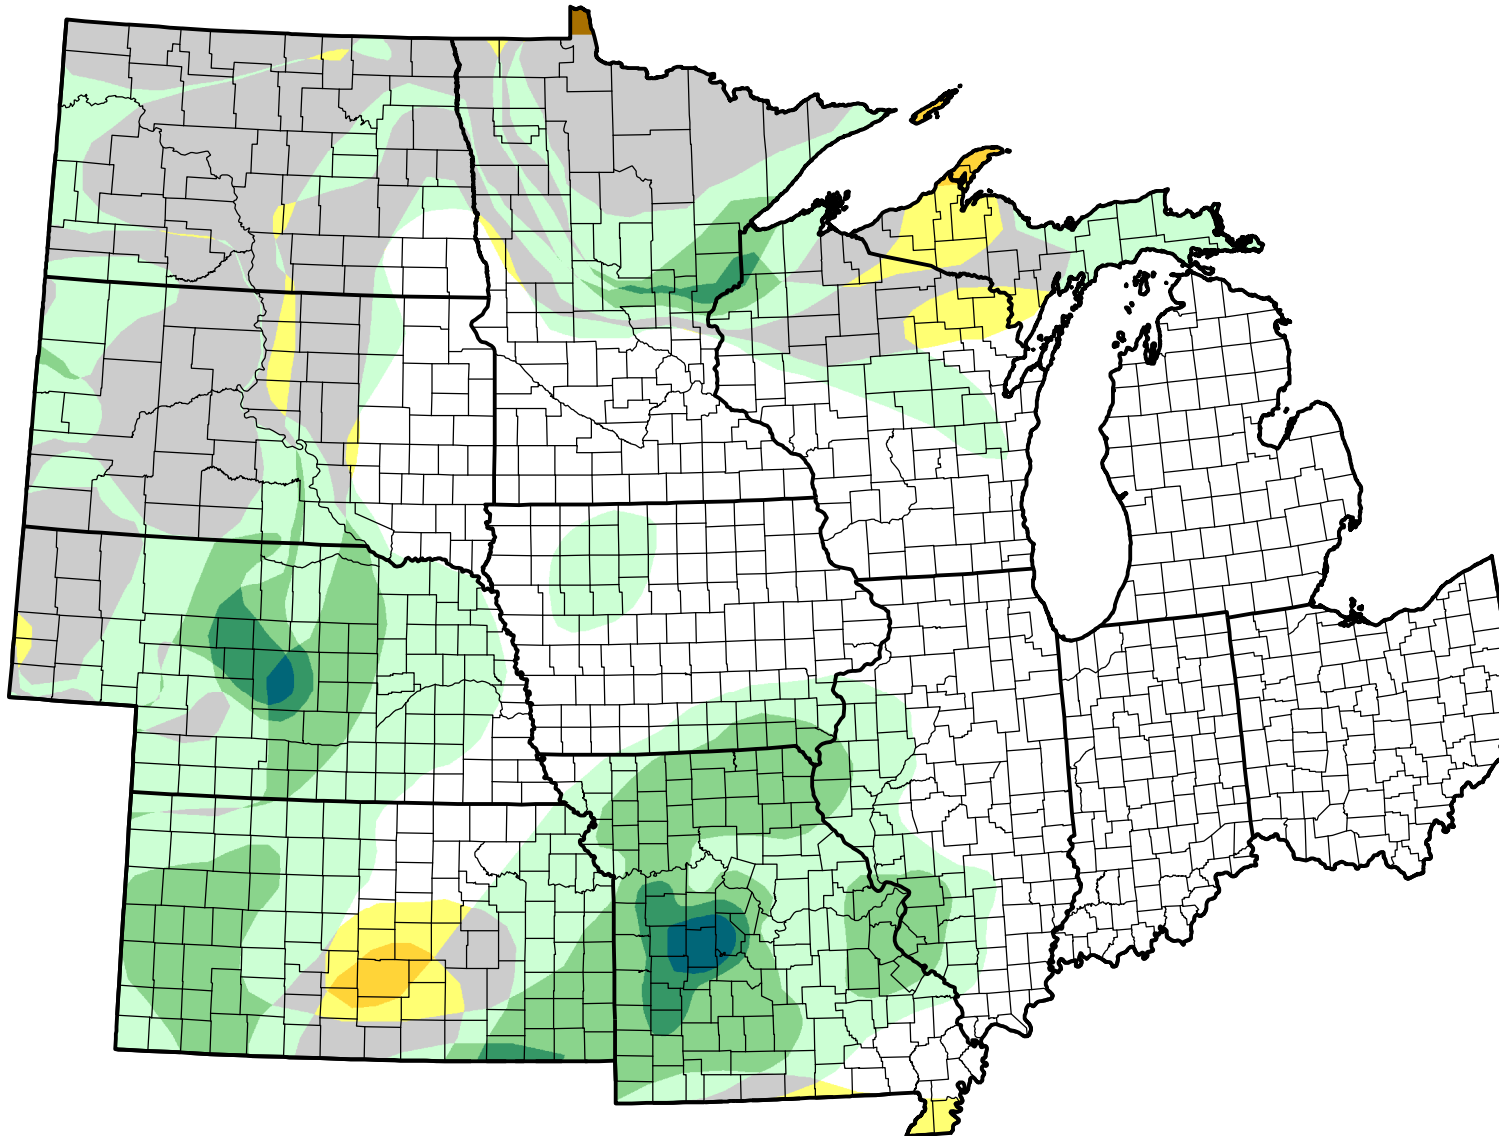

U.S. Drought Monitor Class Change - U2U North Central States Start of Water Year

**March 27, 2007
compared to
September 28, 2006**

droughtmonitor.unl.edu

- | | |
|---|---------------------|
|  | 5 Class Degradation |
|  | 4 Class Degradation |
|  | 3 Class Degradation |
|  | 2 Class Degradation |
|  | 1 Class Degradation |
|  | No Change |
|  | 1 Class Improvement |
|  | 2 Class Improvement |
|  | 3 Class Improvement |
|  | 4 Class Improvement |
|  | 5 Class Improvement |