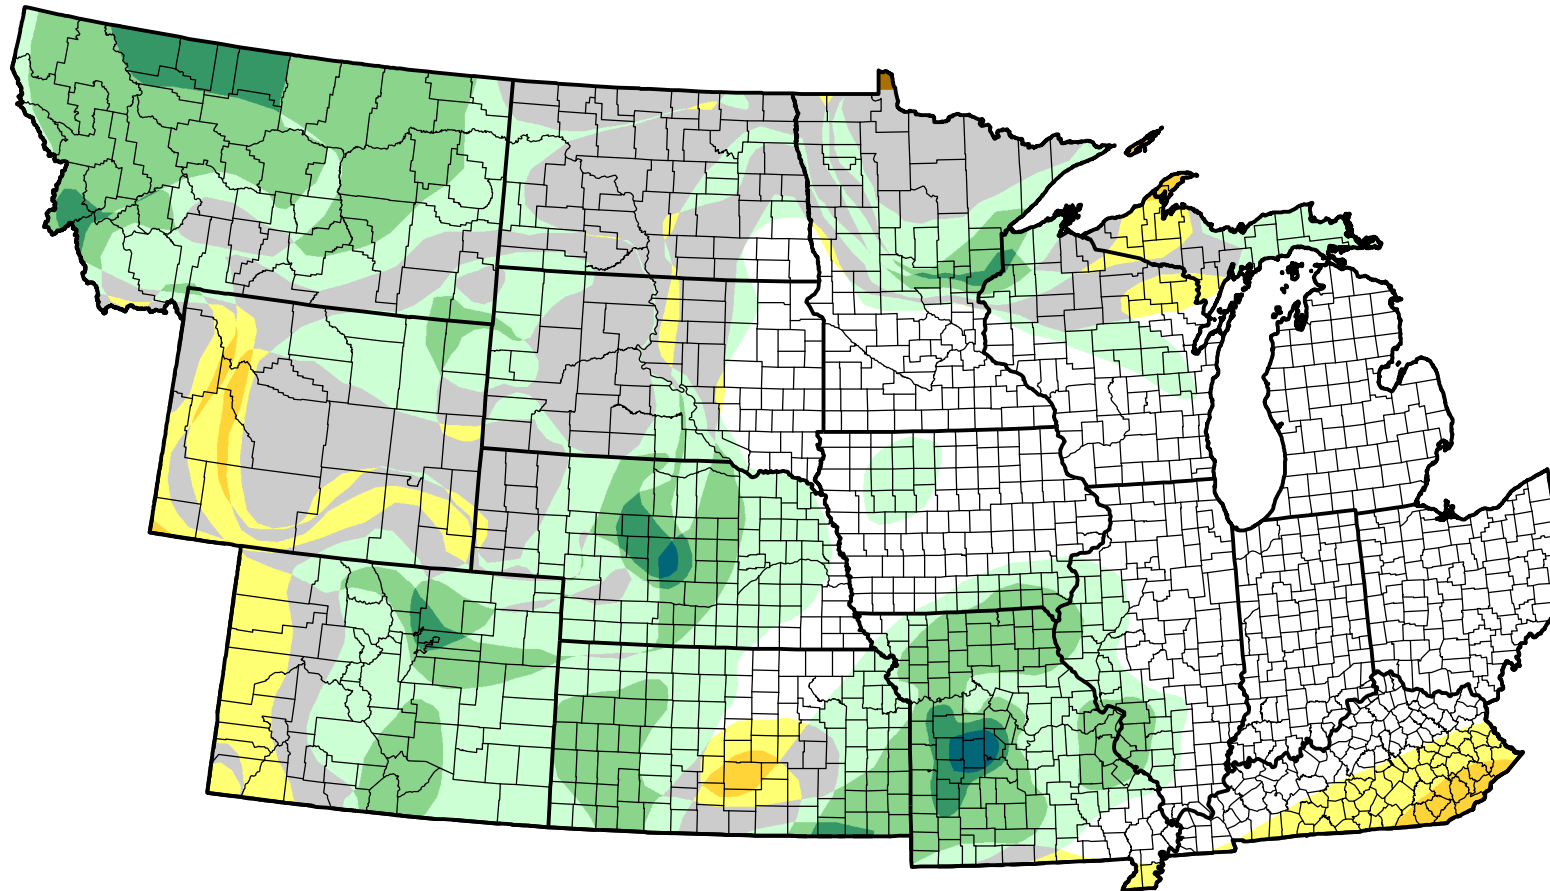

U.S. Drought Monitor Class Change - NWS Central Start of Water Year

March 27, 2007
compared to
September 28, 2006

droughtmonitor.unl.edu

-  5 Class Degradation
-  4 Class Degradation
-  3 Class Degradation
-  2 Class Degradation
-  1 Class Degradation
-  No Change
-  1 Class Improvement
-  2 Class Improvement
-  3 Class Improvement
-  4 Class Improvement
-  5 Class Improvement