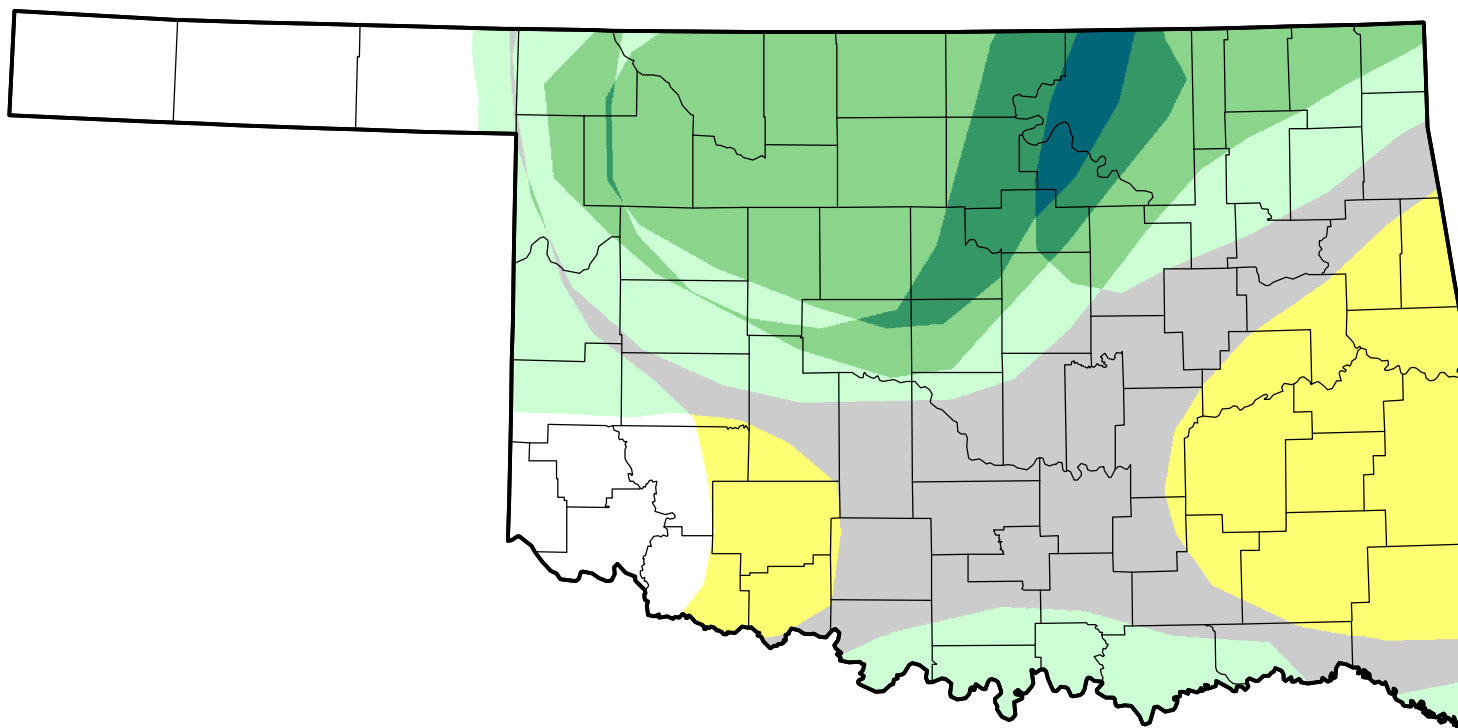

U.S. Drought Monitor Class Change - Oklahoma

Start of Calendar Year

March 27, 2007
compared to
January 4, 2007

droughtmonitor.unl.edu

-  5 Class Degradation
-  4 Class Degradation
-  3 Class Degradation
-  2 Class Degradation
-  1 Class Degradation
-  No Change
-  1 Class Improvement
-  2 Class Improvement
-  3 Class Improvement
-  4 Class Improvement
-  5 Class Improvement