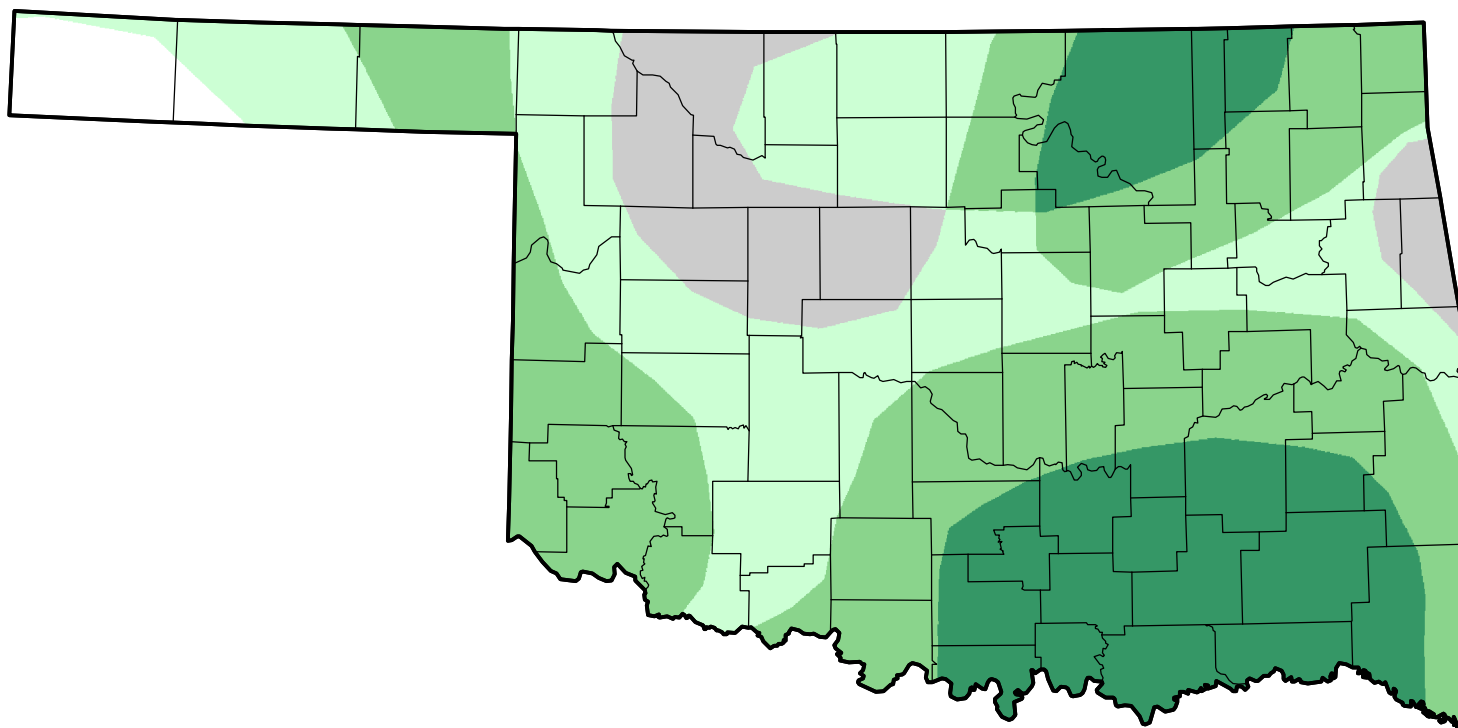

U.S. Drought Monitor Class Change - Oklahoma

Start of Water Year

March 27, 2007
compared to
September 28, 2006

droughtmonitor.unl.edu

- | | |
|---|---------------------|
|  | 5 Class Degradation |
|  | 4 Class Degradation |
|  | 3 Class Degradation |
|  | 2 Class Degradation |
|  | 1 Class Degradation |
|  | No Change |
|  | 1 Class Improvement |
|  | 2 Class Improvement |
|  | 3 Class Improvement |
|  | 4 Class Improvement |
|  | 5 Class Improvement |