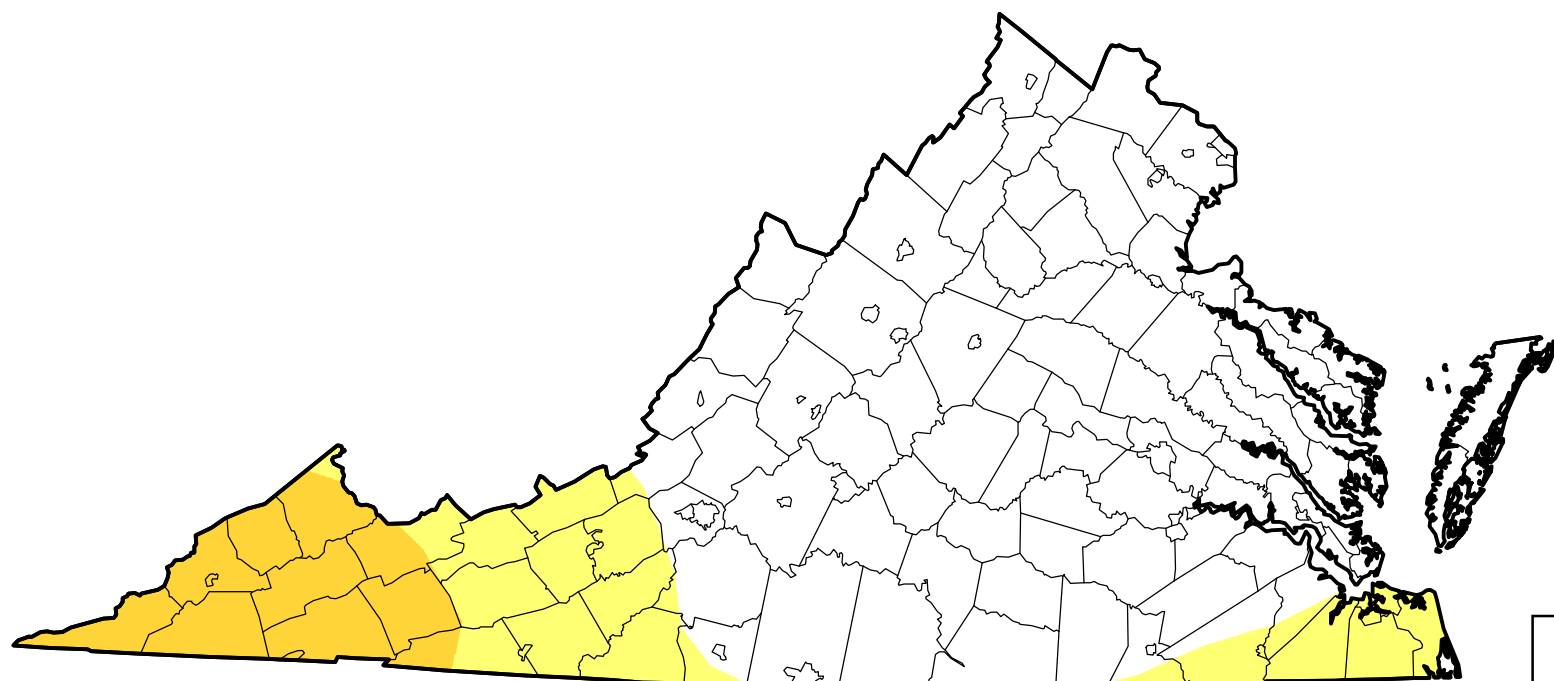

U.S. Drought Monitor Class Change - Virginia

Start of Water Year

March 27, 2007
compared to
September 28, 2006

droughtmonitor.unl.edu

- | | |
|---|---------------------|
|  | 5 Class Degradation |
|  | 4 Class Degradation |
|  | 3 Class Degradation |
|  | 2 Class Degradation |
|  | 1 Class Degradation |
|  | No Change |
|  | 1 Class Improvement |
|  | 2 Class Improvement |
|  | 3 Class Improvement |
|  | 4 Class Improvement |
|  | 5 Class Improvement |