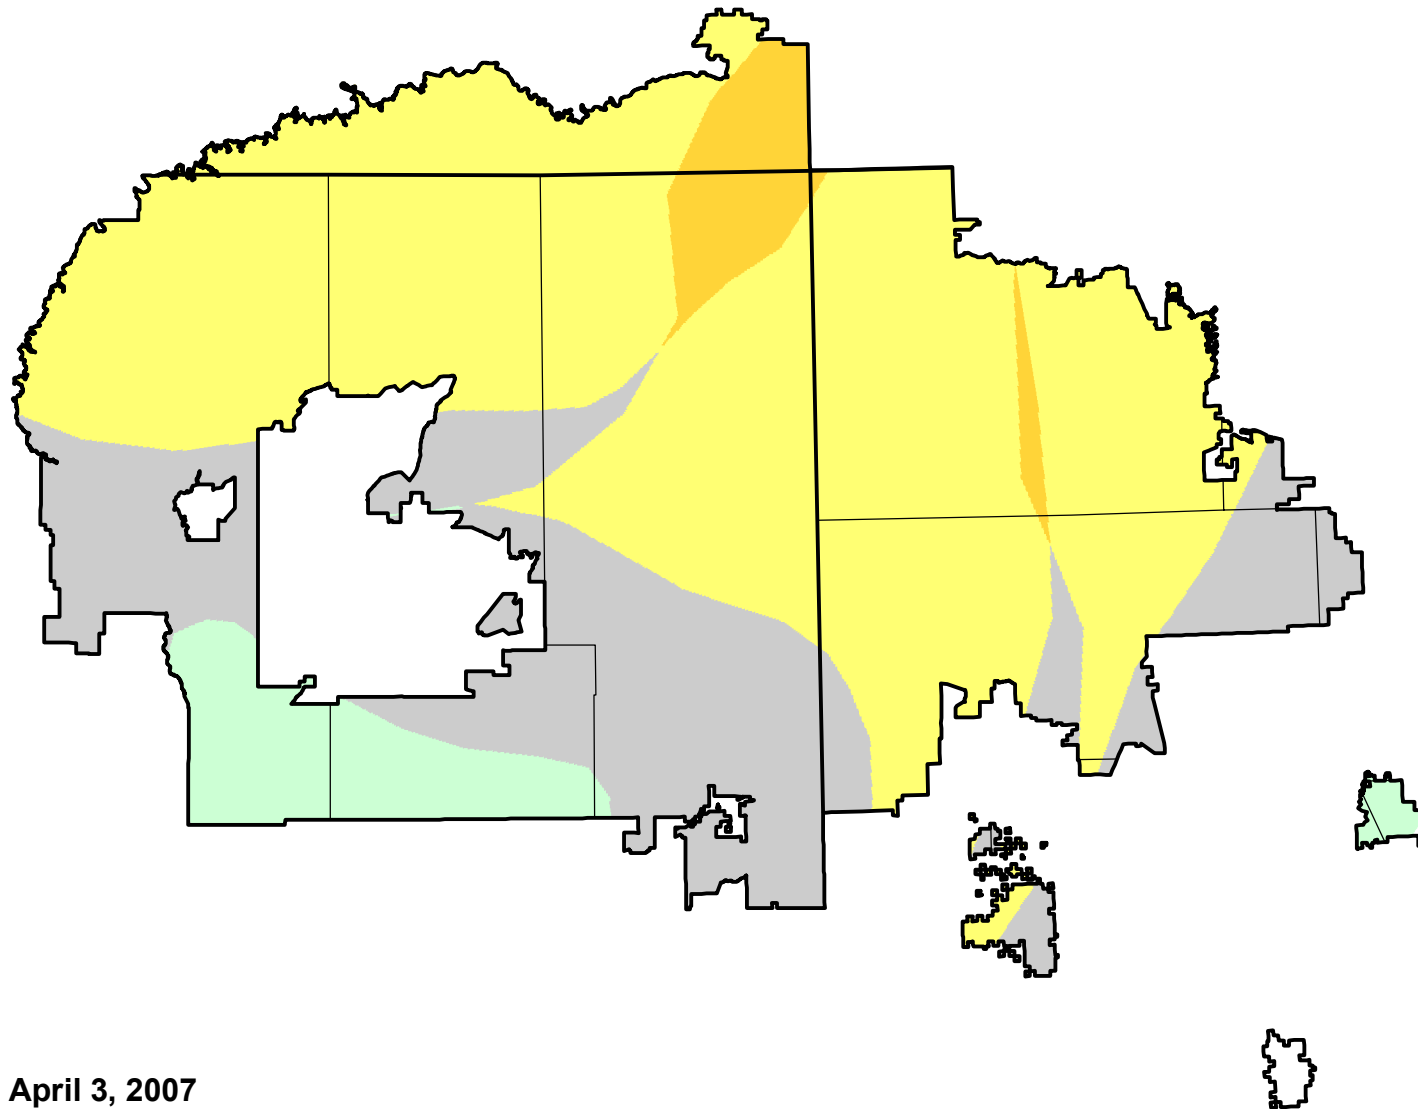

U.S. Drought Monitor Class Change - Navajo

13 Week

April 3, 2007
compared to
January 4, 2007

droughtmonitor.unl.edu

- | | |
|---|---------------------|
|  | 5 Class Degradation |
|  | 4 Class Degradation |
|  | 3 Class Degradation |
|  | 2 Class Degradation |
|  | 1 Class Degradation |
|  | No Change |
|  | 1 Class Improvement |
|  | 2 Class Improvement |
|  | 3 Class Improvement |
|  | 4 Class Improvement |
|  | 5 Class Improvement |