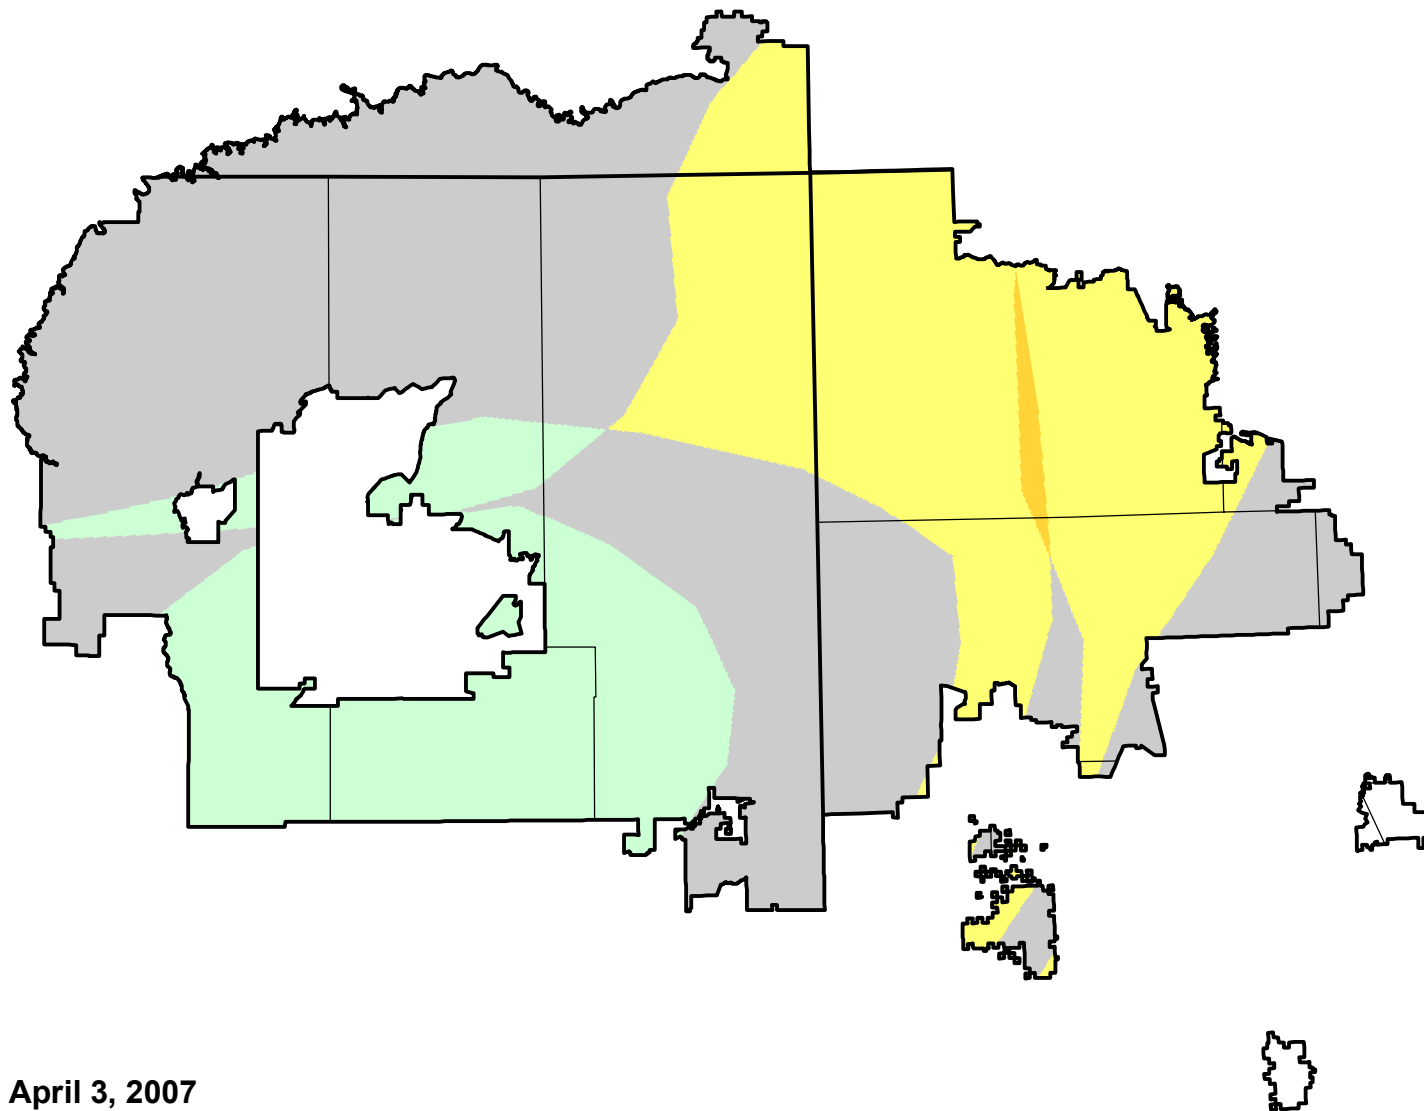

# U.S. Drought Monitor Class Change - Navajo

## Start of Water Year

April 3, 2007  
compared to  
September 28, 2006

[droughtmonitor.unl.edu](http://droughtmonitor.unl.edu)

- |   |                     |
|---|---------------------|
|  | 5 Class Degradation |
|  | 4 Class Degradation |
|  | 3 Class Degradation |
|  | 2 Class Degradation |
|  | 1 Class Degradation |
|  | No Change           |
|  | 1 Class Improvement |
|  | 2 Class Improvement |
|  | 3 Class Improvement |
|  | 4 Class Improvement |
|  | 5 Class Improvement |