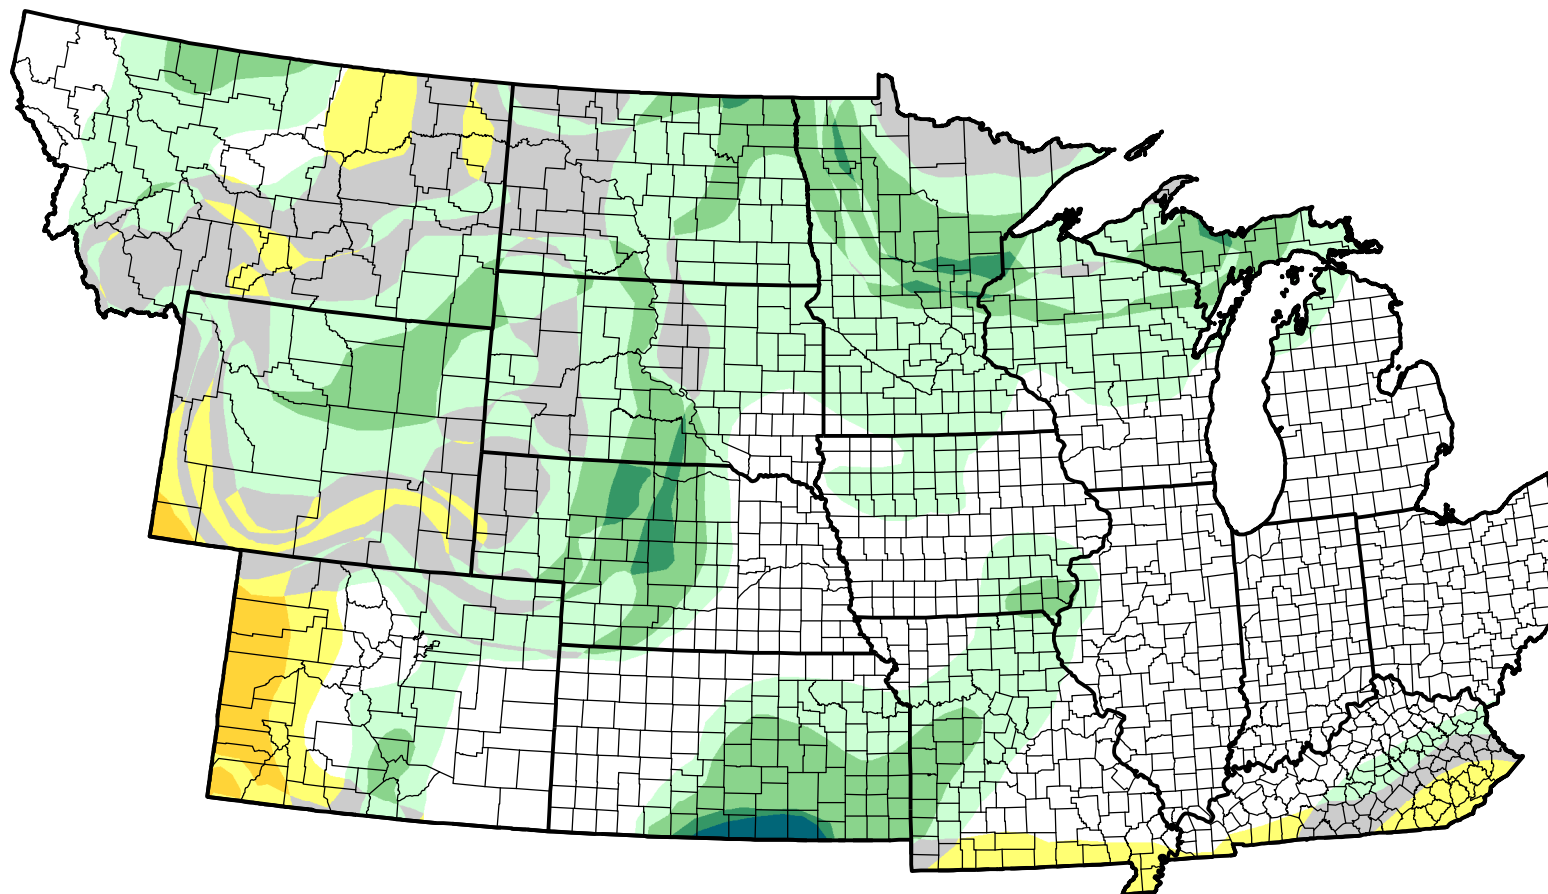

# U.S. Drought Monitor Class Change - NWS Central 13 Week

-  5 Class Degradation
-  4 Class Degradation
-  3 Class Degradation
-  2 Class Degradation
-  1 Class Degradation
-  No Change
-  1 Class Improvement
-  2 Class Improvement
-  3 Class Improvement
-  4 Class Improvement
-  5 Class Improvement

April 3, 2007  
compared to  
January 4, 2007

[droughtmonitor.unl.edu](http://droughtmonitor.unl.edu)