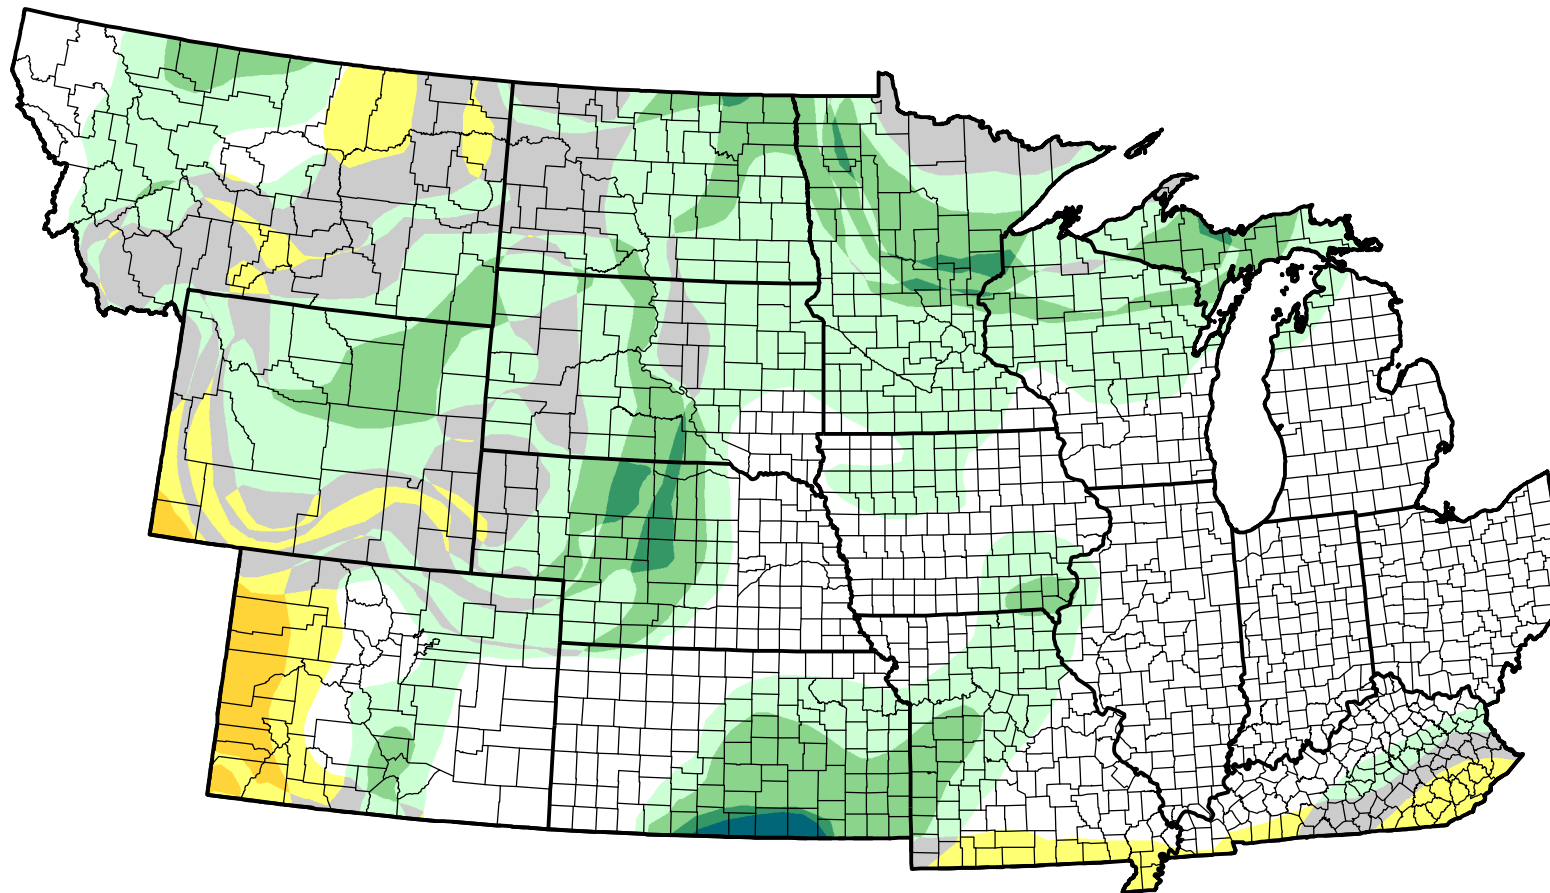

# U.S. Drought Monitor Class Change - NWS Central Start of Calendar Year

-  5 Class Degradation
-  4 Class Degradation
-  3 Class Degradation
-  2 Class Degradation
-  1 Class Degradation
-  No Change
-  1 Class Improvement
-  2 Class Improvement
-  3 Class Improvement
-  4 Class Improvement
-  5 Class Improvement

April 3, 2007  
compared to  
January 4, 2007

[droughtmonitor.unl.edu](http://droughtmonitor.unl.edu)