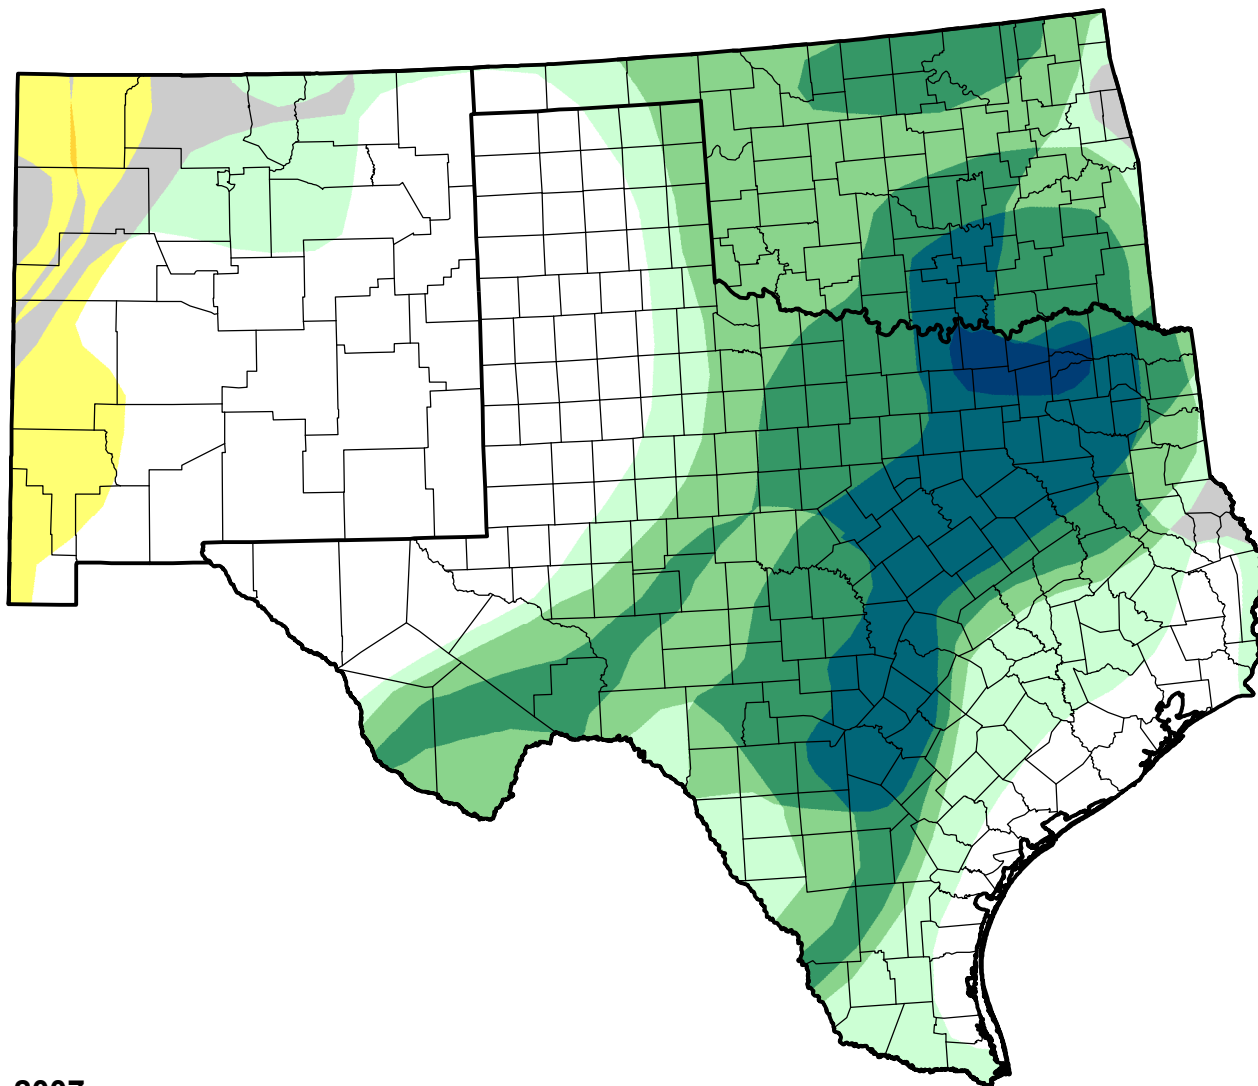

U.S. Drought Monitor Class Change - Southern Plains RDEWS

26 Week

April 3, 2007
compared to
October 5, 2006

droughtmonitor.unl.edu

-  5 Class Degradation
-  4 Class Degradation
-  3 Class Degradation
-  2 Class Degradation
-  1 Class Degradation
-  No Change
-  1 Class Improvement
-  2 Class Improvement
-  3 Class Improvement
-  4 Class Improvement
-  5 Class Improvement