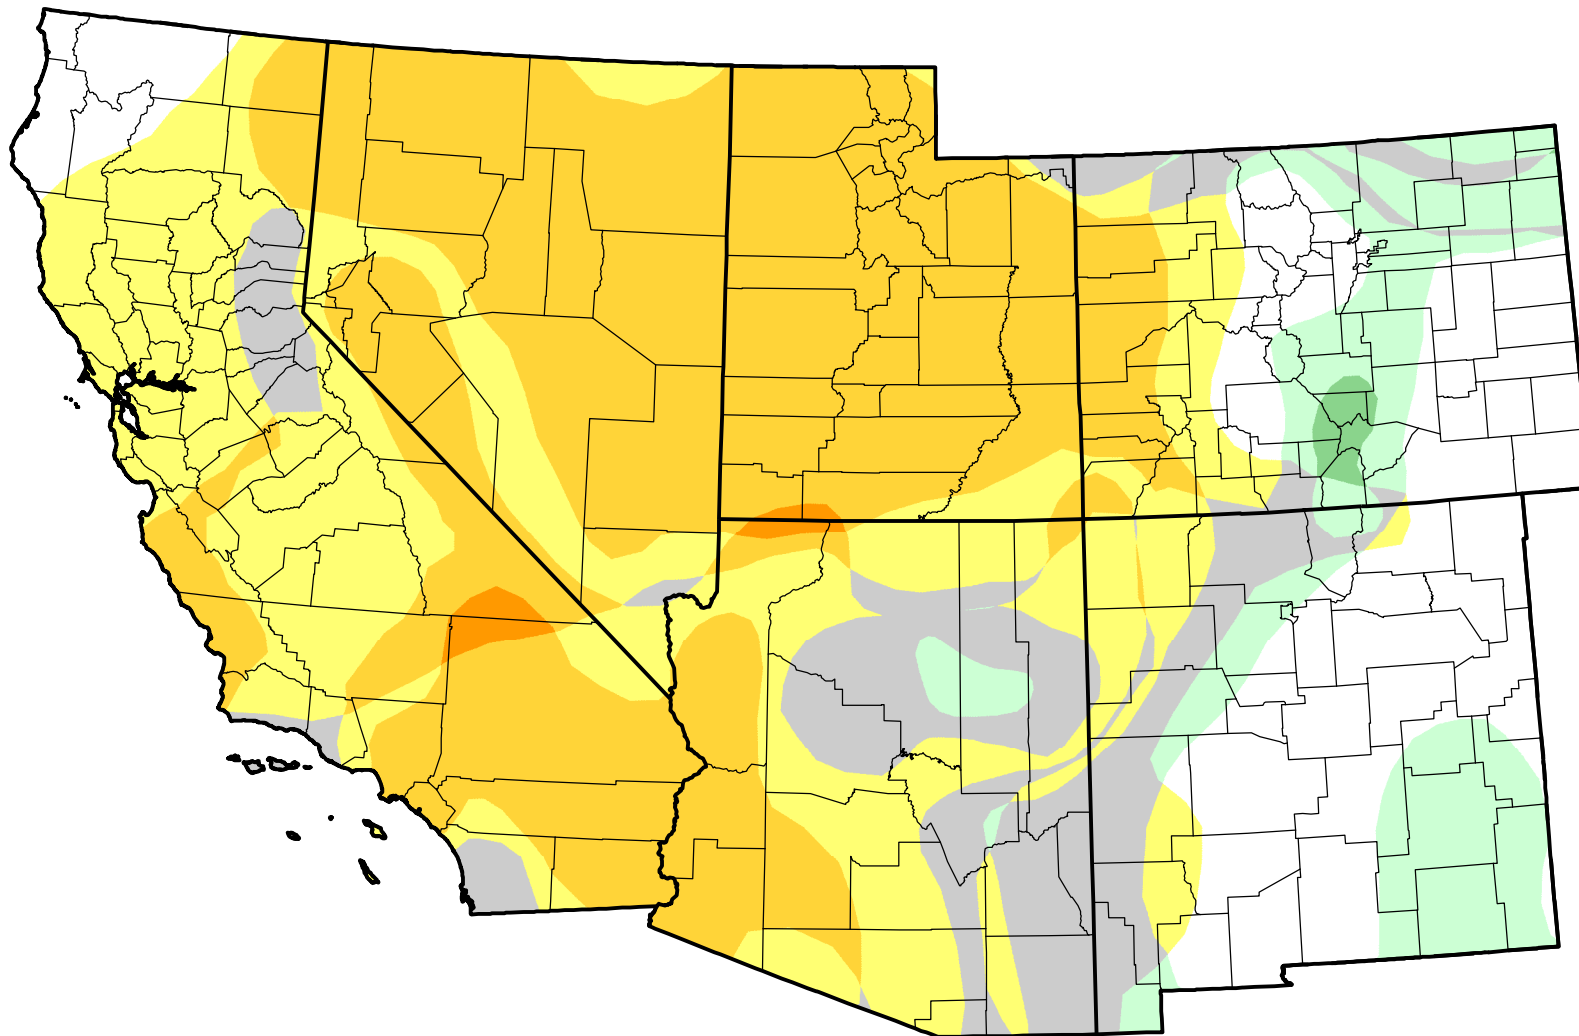

U.S. Drought Monitor Class Change - Southwest

Start of Calendar Year

April 3, 2007
compared to
January 4, 2007

droughtmonitor.unl.edu

-  5 Class Degradation
-  4 Class Degradation
-  3 Class Degradation
-  2 Class Degradation
-  1 Class Degradation
-  No Change
-  1 Class Improvement
-  2 Class Improvement
-  3 Class Improvement
-  4 Class Improvement
-  5 Class Improvement