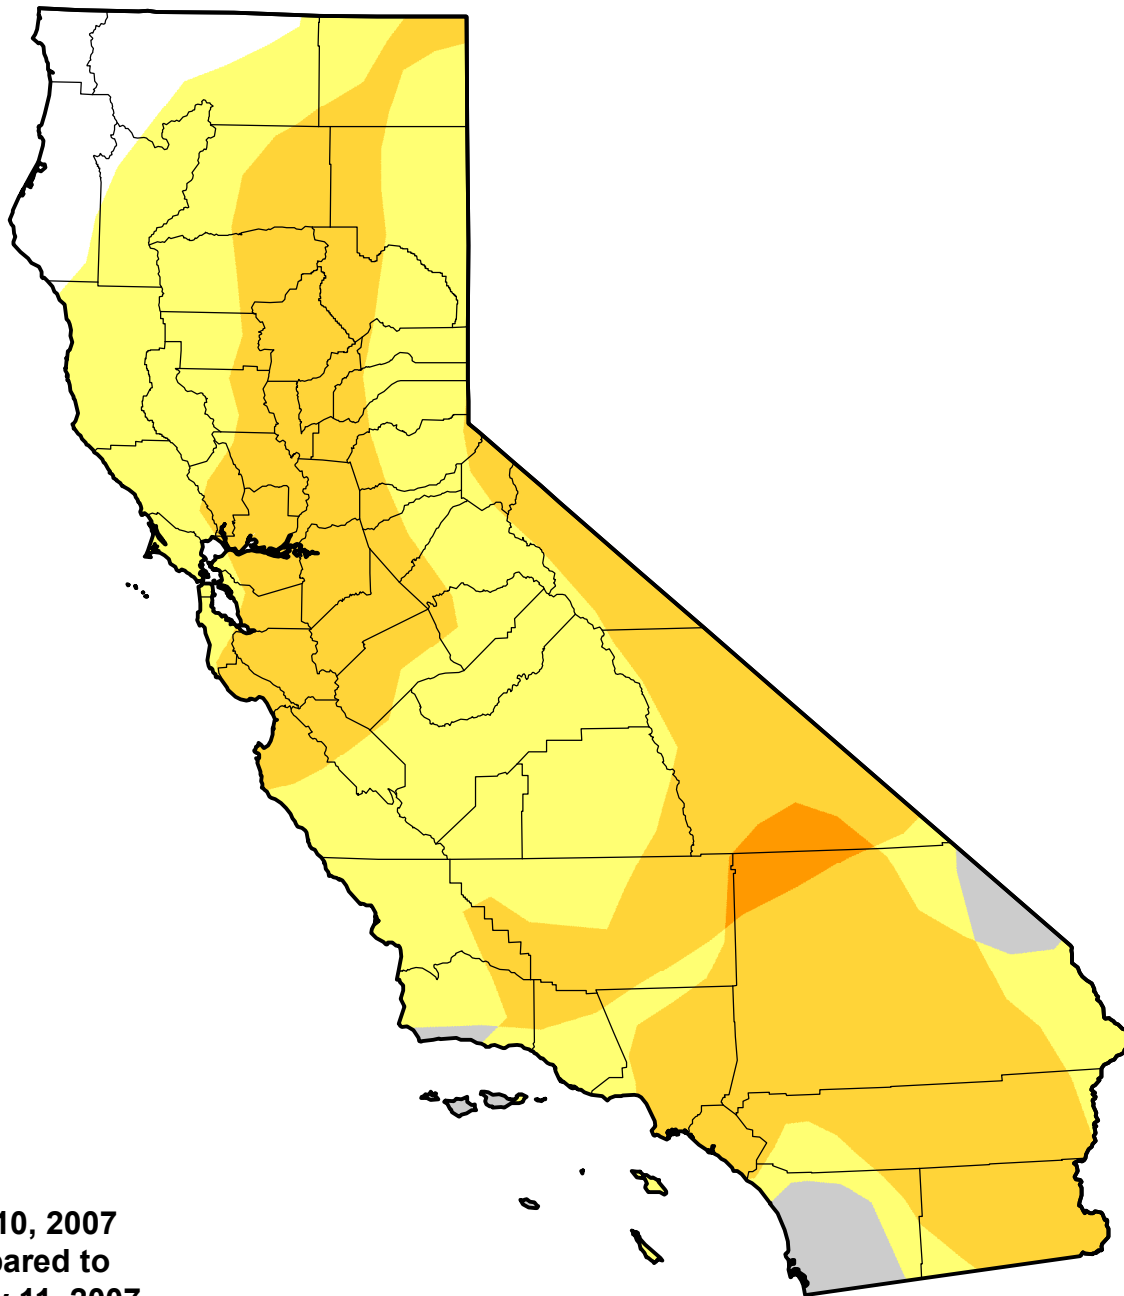

U.S. Drought Monitor Class Change - California

13 Week

April 10, 2007
compared to
January 11, 2007

droughtmonitor.unl.edu

-  5 Class Degradation
-  4 Class Degradation
-  3 Class Degradation
-  2 Class Degradation
-  1 Class Degradation
-  No Change
-  1 Class Improvement
-  2 Class Improvement
-  3 Class Improvement
-  4 Class Improvement
-  5 Class Improvement