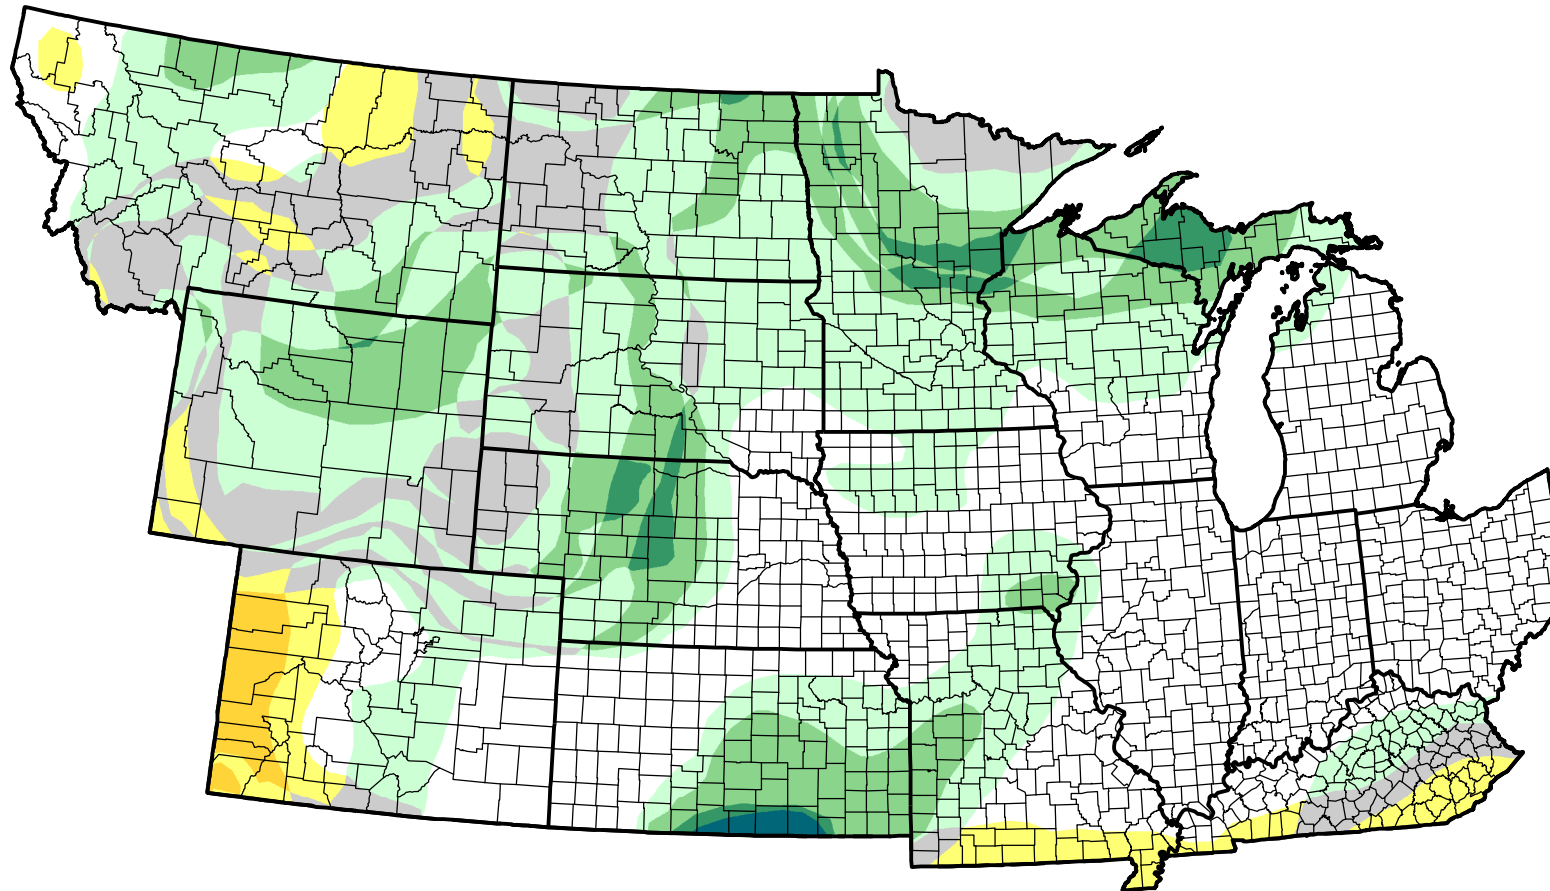

U.S. Drought Monitor Class Change - NWS Central 13 Week

April 10, 2007
compared to
January 11, 2007

droughtmonitor.unl.edu

-  5 Class Degradation
-  4 Class Degradation
-  3 Class Degradation
-  2 Class Degradation
-  1 Class Degradation
-  No Change
-  1 Class Improvement
-  2 Class Improvement
-  3 Class Improvement
-  4 Class Improvement
-  5 Class Improvement