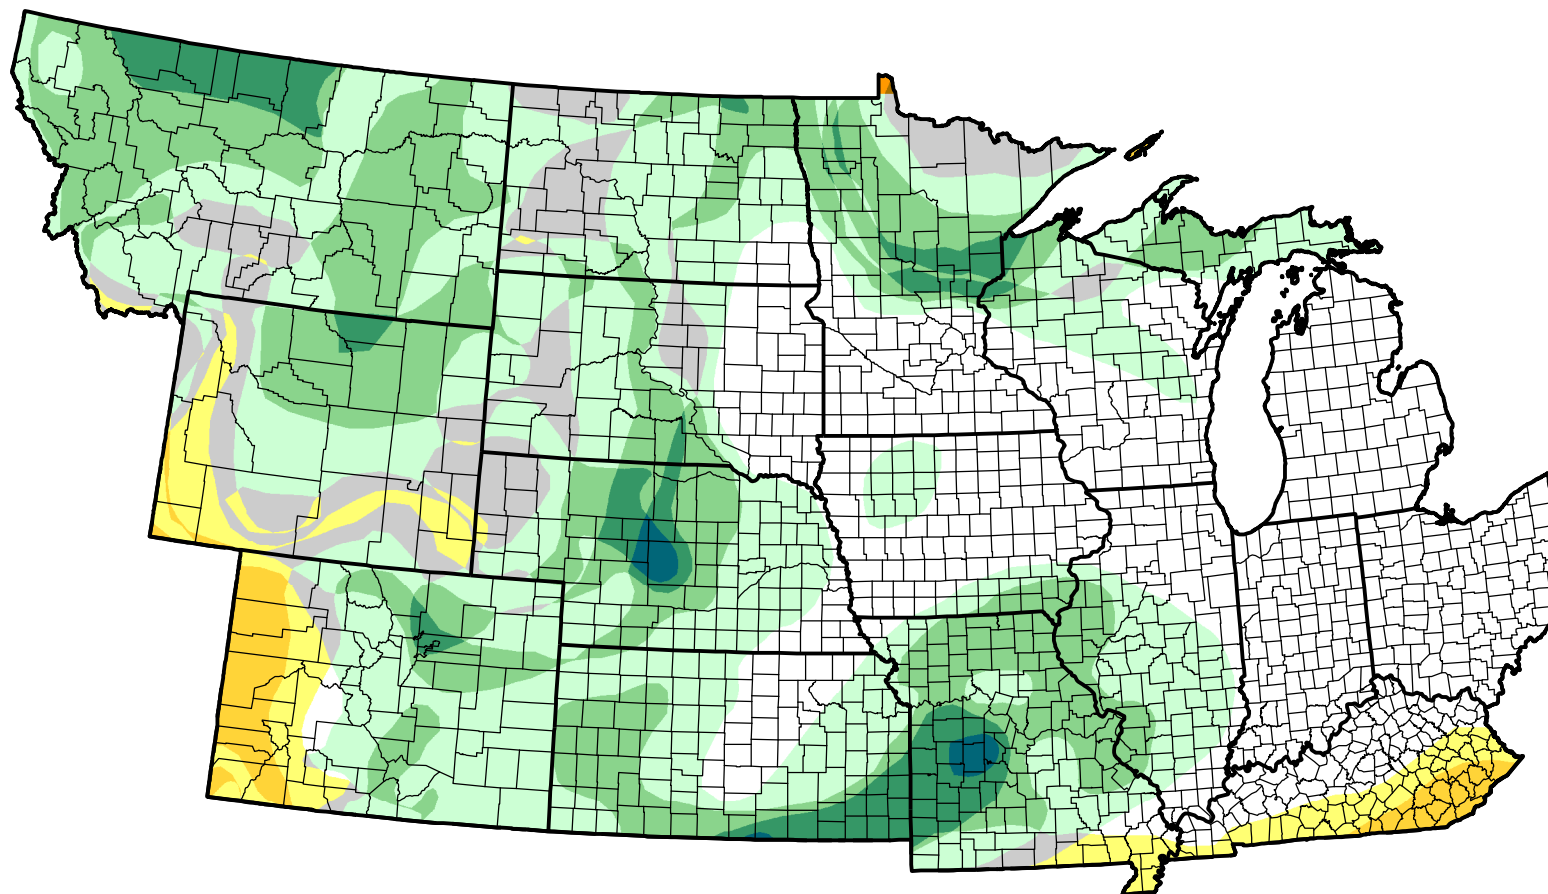

U.S. Drought Monitor Class Change - NWS Central 26 Week

April 10, 2007
compared to
October 12, 2006

droughtmonitor.unl.edu

-  5 Class Degradation
-  4 Class Degradation
-  3 Class Degradation
-  2 Class Degradation
-  1 Class Degradation
-  No Change
-  1 Class Improvement
-  2 Class Improvement
-  3 Class Improvement
-  4 Class Improvement
-  5 Class Improvement