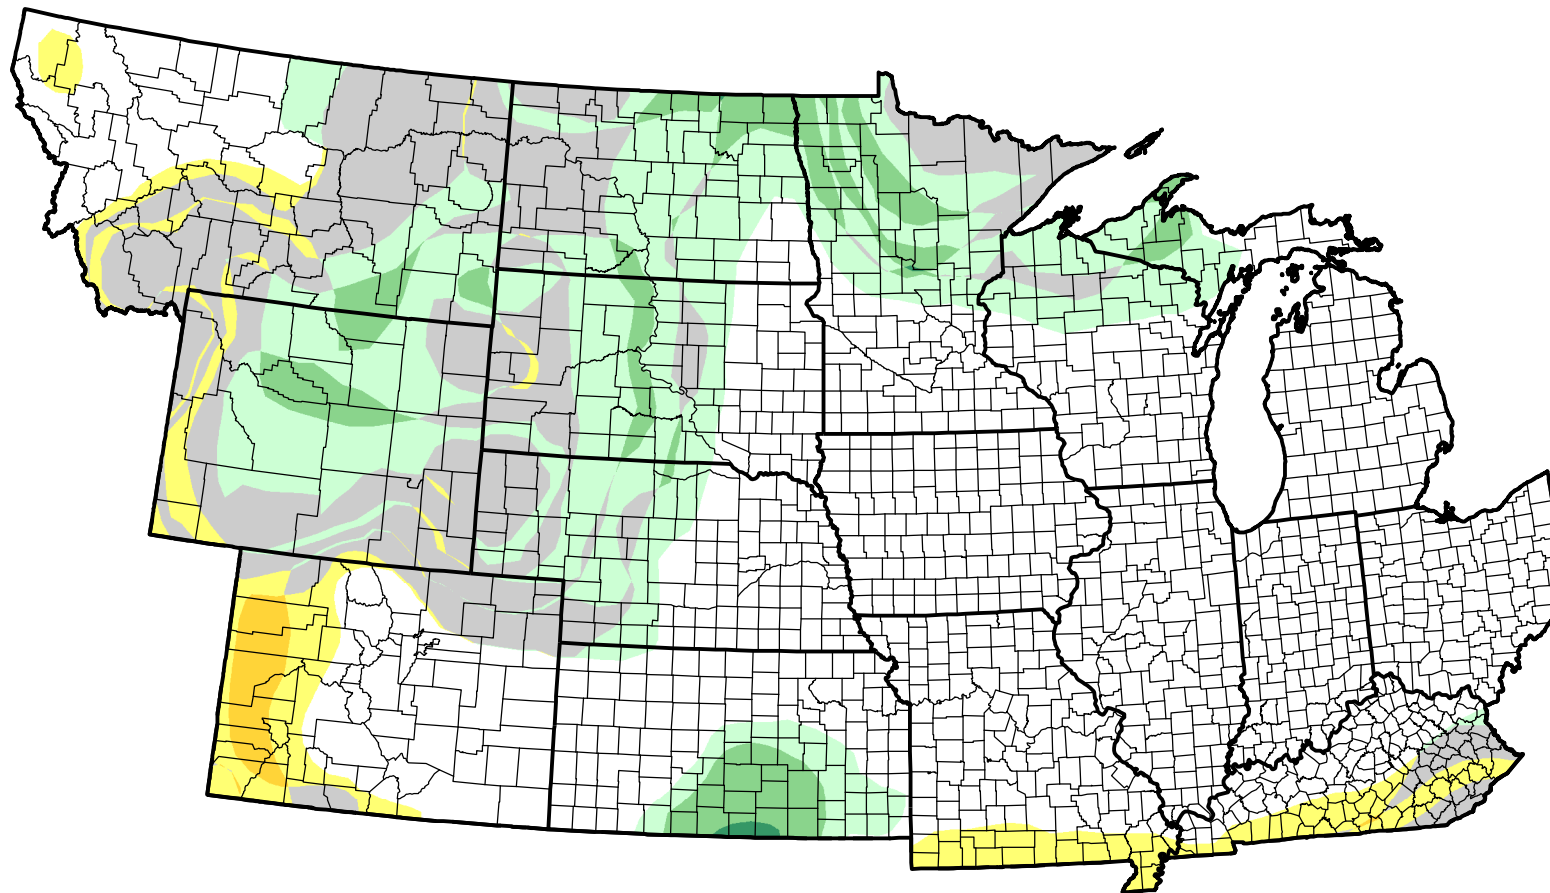

U.S. Drought Monitor Class Change - NWS Central 4 Week

April 10, 2007
compared to
March 15, 2007

droughtmonitor.unl.edu

-  5 Class Degradation
-  4 Class Degradation
-  3 Class Degradation
-  2 Class Degradation
-  1 Class Degradation
-  No Change
-  1 Class Improvement
-  2 Class Improvement
-  3 Class Improvement
-  4 Class Improvement
-  5 Class Improvement