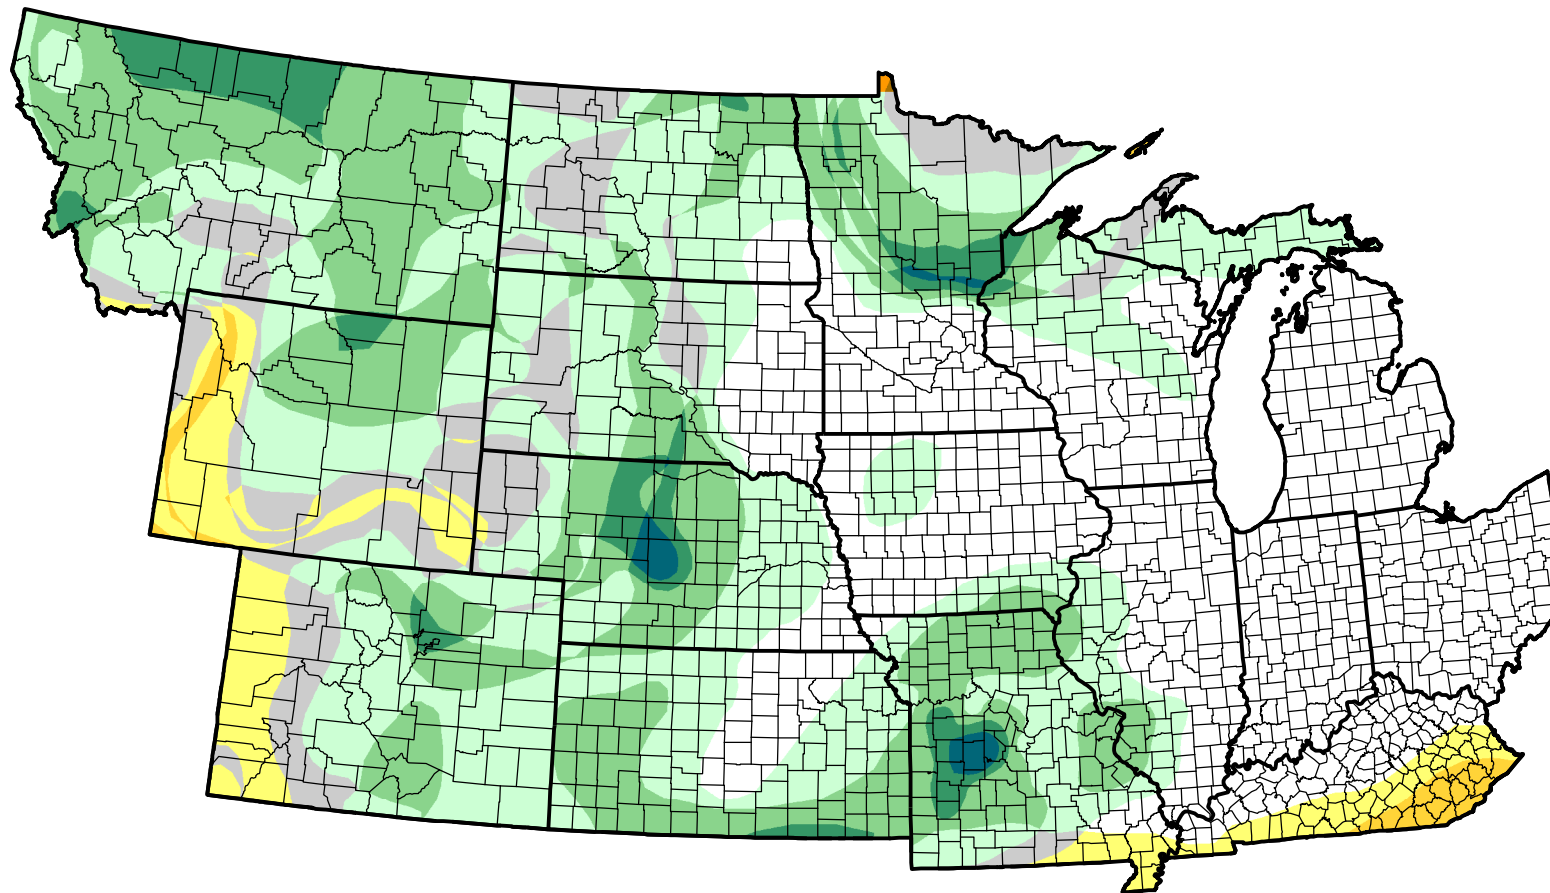

# U.S. Drought Monitor Class Change - NWS Central Start of Water Year

-  5 Class Degradation
-  4 Class Degradation
-  3 Class Degradation
-  2 Class Degradation
-  1 Class Degradation
-  No Change
-  1 Class Improvement
-  2 Class Improvement
-  3 Class Improvement
-  4 Class Improvement
-  5 Class Improvement

April 10, 2007  
compared to  
September 28, 2006

[droughtmonitor.unl.edu](http://droughtmonitor.unl.edu)