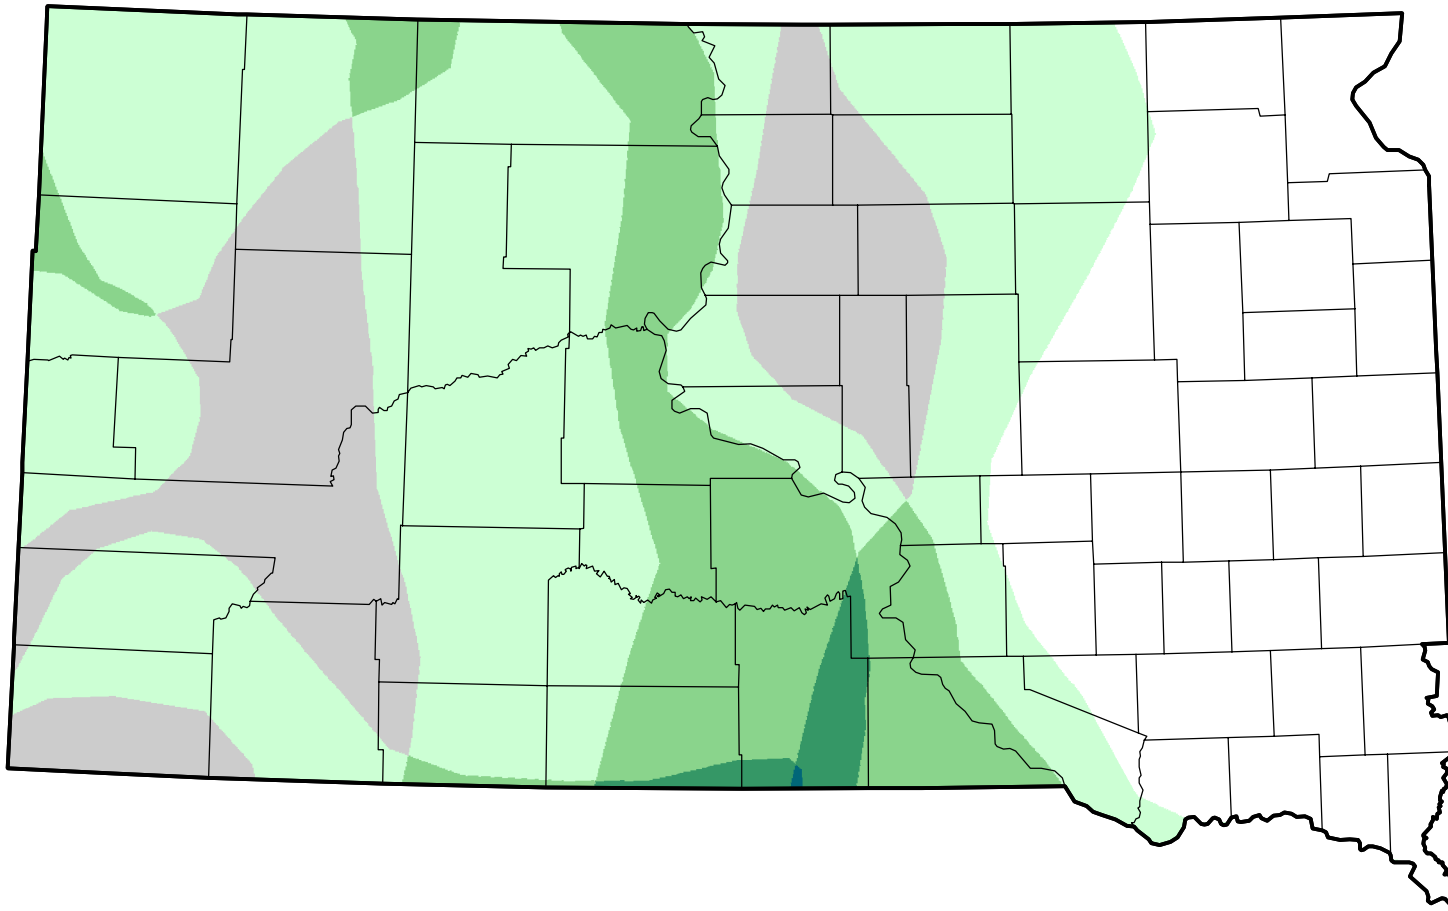

U.S. Drought Monitor Class Change - South Dakota

Start of Water Year

April 10, 2007
compared to
September 28, 2006

droughtmonitor.unl.edu

-  5 Class Degradation
-  4 Class Degradation
-  3 Class Degradation
-  2 Class Degradation
-  1 Class Degradation
-  No Change
-  1 Class Improvement
-  2 Class Improvement
-  3 Class Improvement
-  4 Class Improvement
-  5 Class Improvement