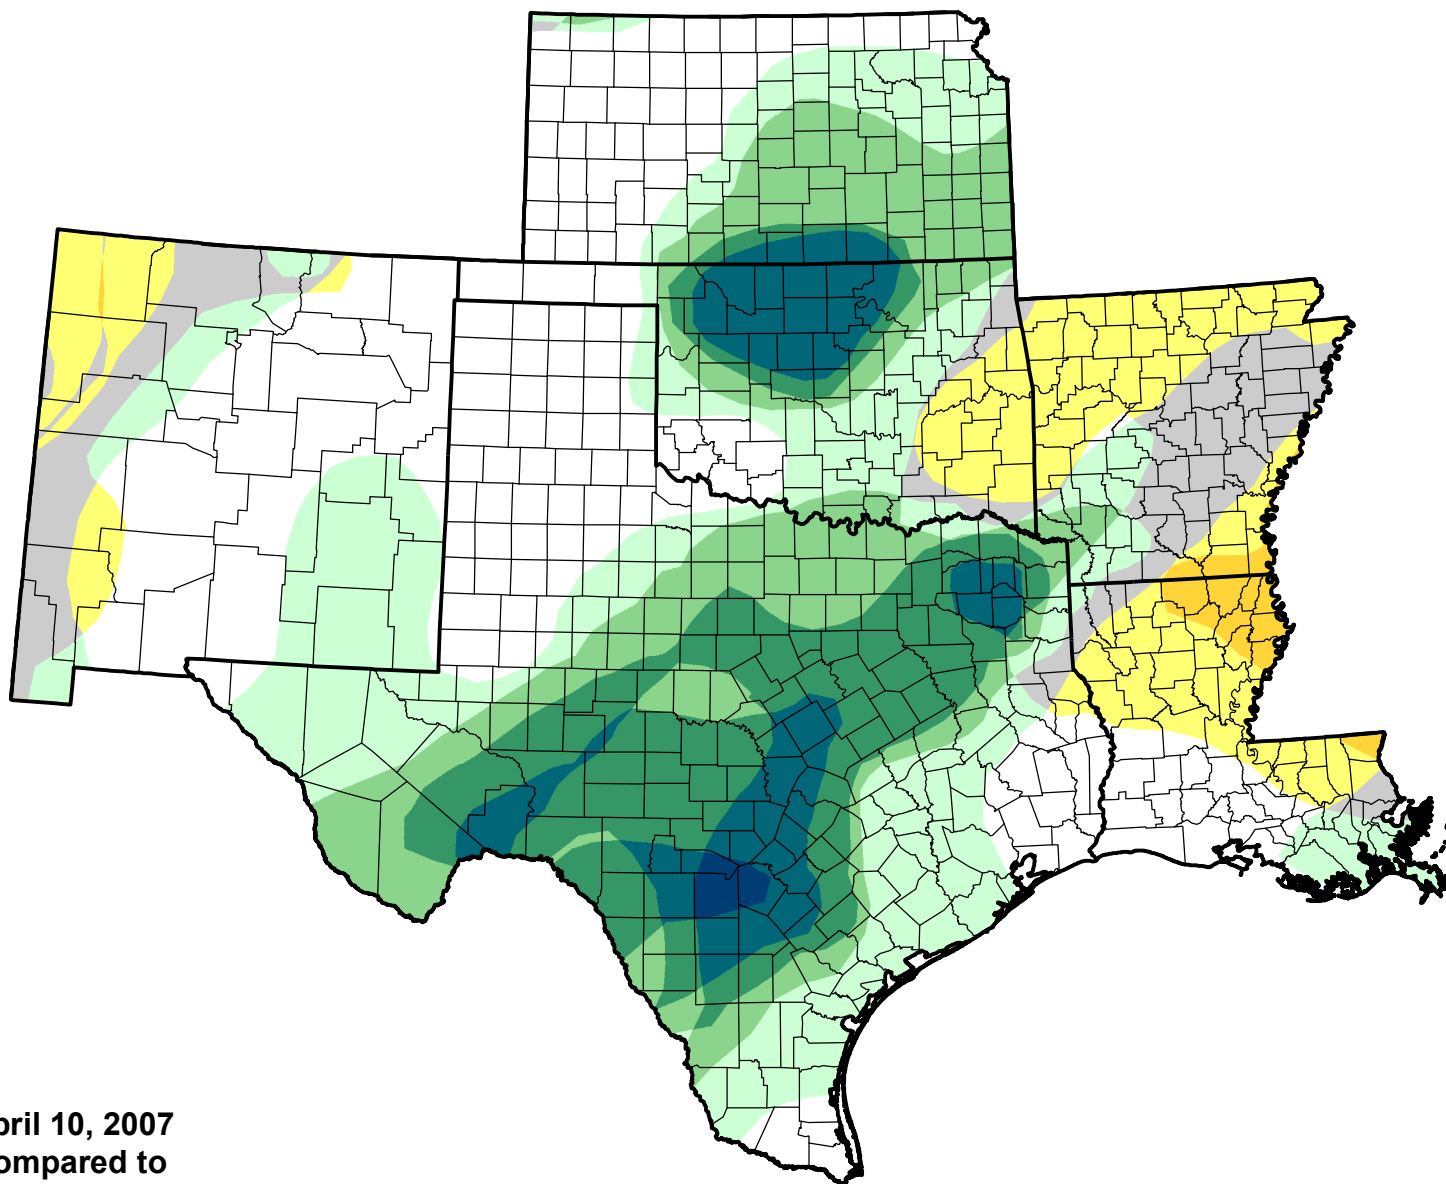

U.S. Drought Monitor Class Change - SCIPP

Start of Calendar Year

April 10, 2007
compared to
January 4, 2007

droughtmonitor.unl.edu

- 5 Class Degradation
- 4 Class Degradation
- 3 Class Degradation
- 2 Class Degradation
- 1 Class Degradation
- No Change
- 1 Class Improvement
- 2 Class Improvement
- 3 Class Improvement
- 4 Class Improvement
- 5 Class Improvement