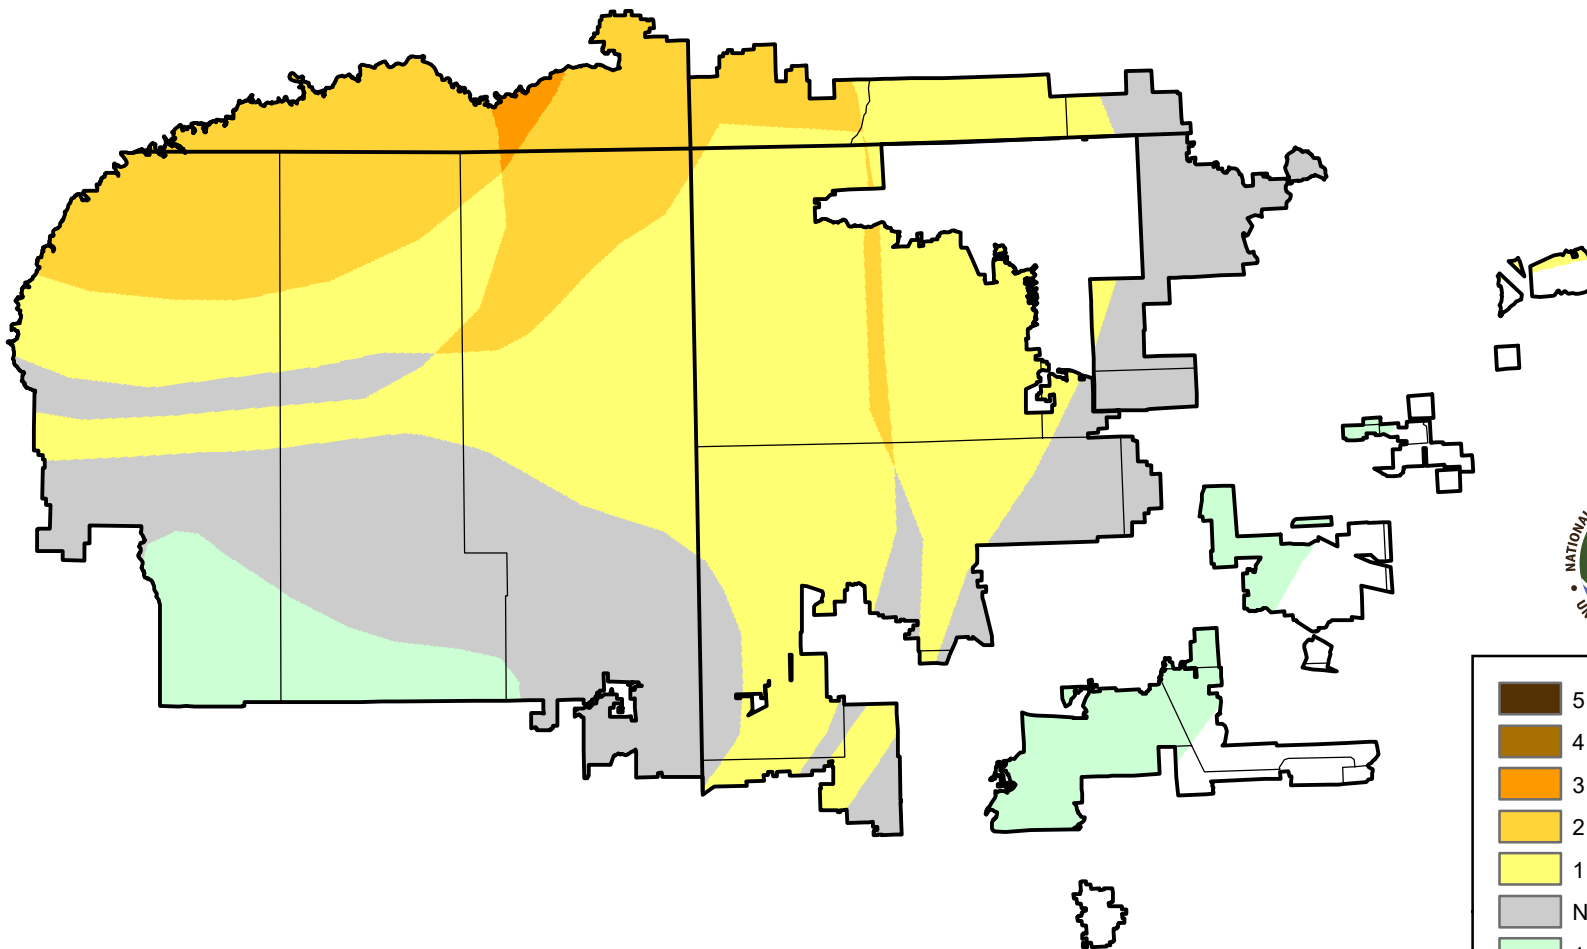

# U.S. Drought Monitor Class Change - 4 Corners

13 Week

April 17, 2007  
compared to  
January 18, 2007

[droughtmonitor.unl.edu](http://droughtmonitor.unl.edu)

-  5 Class Degradation
-  4 Class Degradation
-  3 Class Degradation
-  2 Class Degradation
-  1 Class Degradation
-  No Change
-  1 Class Improvement
-  2 Class Improvement
-  3 Class Improvement
-  4 Class Improvement
-  5 Class Improvement