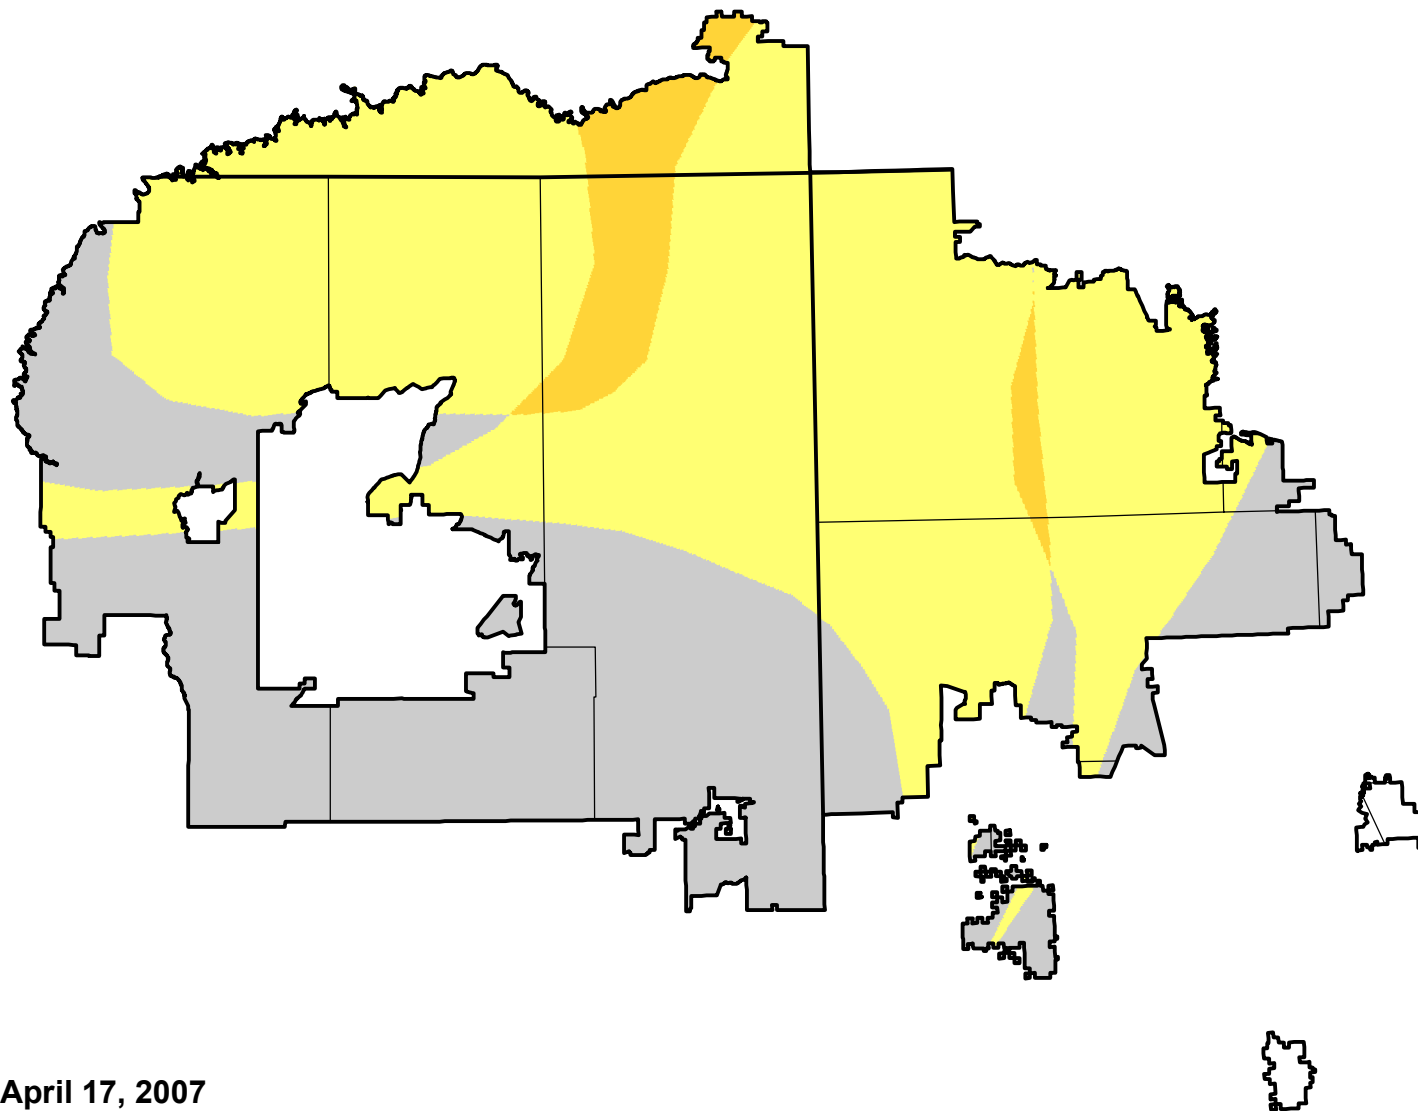

U.S. Drought Monitor Class Change - Navajo

4 Week

April 17, 2007
compared to
March 22, 2007

droughtmonitor.unl.edu

- | | |
|---------------------------------------------------------------------------------------|---------------------|
|  | 5 Class Degradation |
|  | 4 Class Degradation |
|  | 3 Class Degradation |
|  | 2 Class Degradation |
|  | 1 Class Degradation |
|  | No Change |
|  | 1 Class Improvement |
|  | 2 Class Improvement |
|  | 3 Class Improvement |
|  | 4 Class Improvement |
|  | 5 Class Improvement |