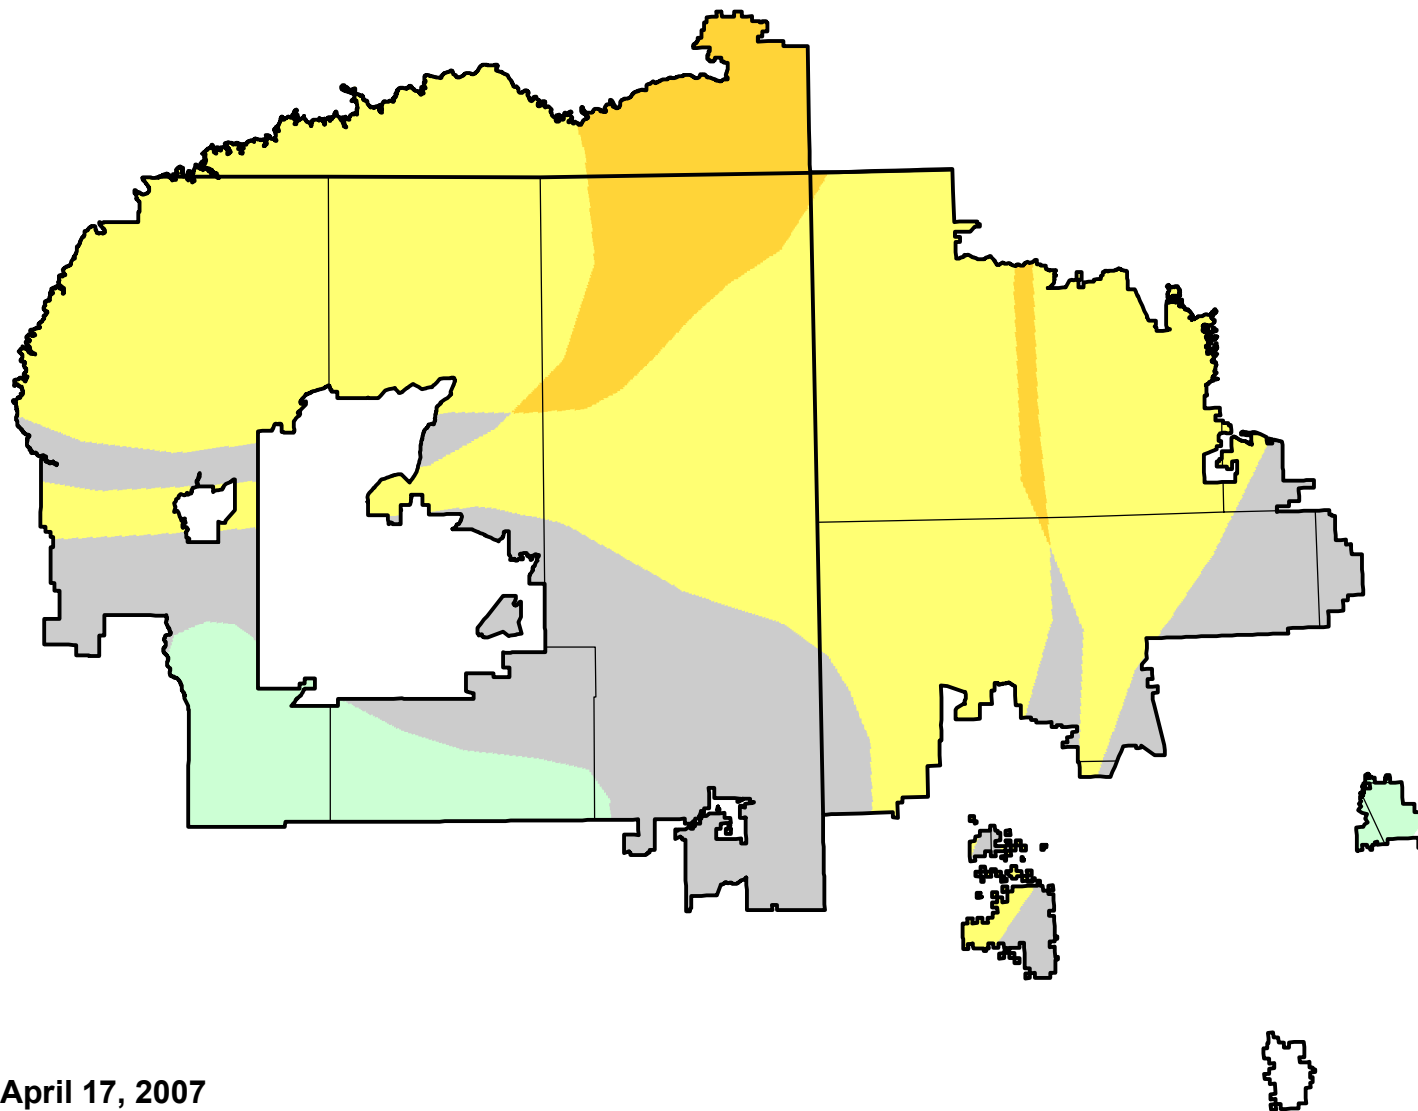

U.S. Drought Monitor Class Change - Navajo

Start of Calendar Year

April 17, 2007
compared to
January 4, 2007

droughtmonitor.unl.edu

- | | |
|---|---------------------|
|  | 5 Class Degradation |
|  | 4 Class Degradation |
|  | 3 Class Degradation |
|  | 2 Class Degradation |
|  | 1 Class Degradation |
|  | No Change |
|  | 1 Class Improvement |
|  | 2 Class Improvement |
|  | 3 Class Improvement |
|  | 4 Class Improvement |
|  | 5 Class Improvement |