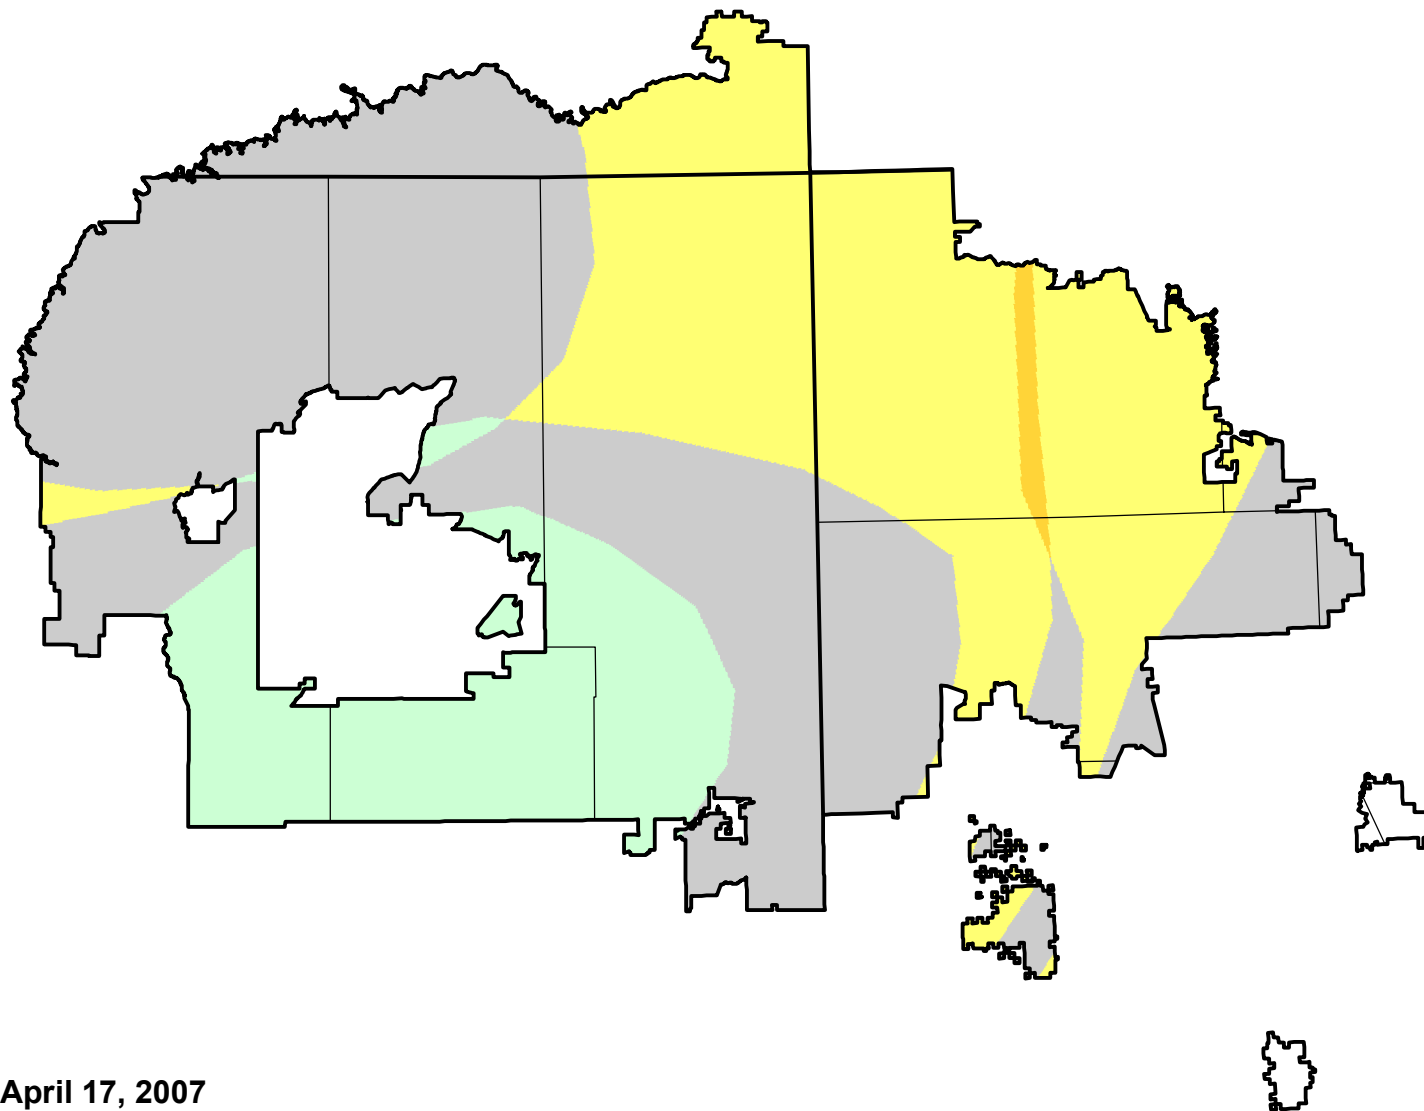

# U.S. Drought Monitor Class Change - Navajo

Start of Water Year

April 17, 2007  
compared to  
September 28, 2006

[droughtmonitor.unl.edu](http://droughtmonitor.unl.edu)

- |   |                     |
|---|---------------------|
|  | 5 Class Degradation |
|  | 4 Class Degradation |
|  | 3 Class Degradation |
|  | 2 Class Degradation |
|  | 1 Class Degradation |
|  | No Change           |
|  | 1 Class Improvement |
|  | 2 Class Improvement |
|  | 3 Class Improvement |
|  | 4 Class Improvement |
|  | 5 Class Improvement |