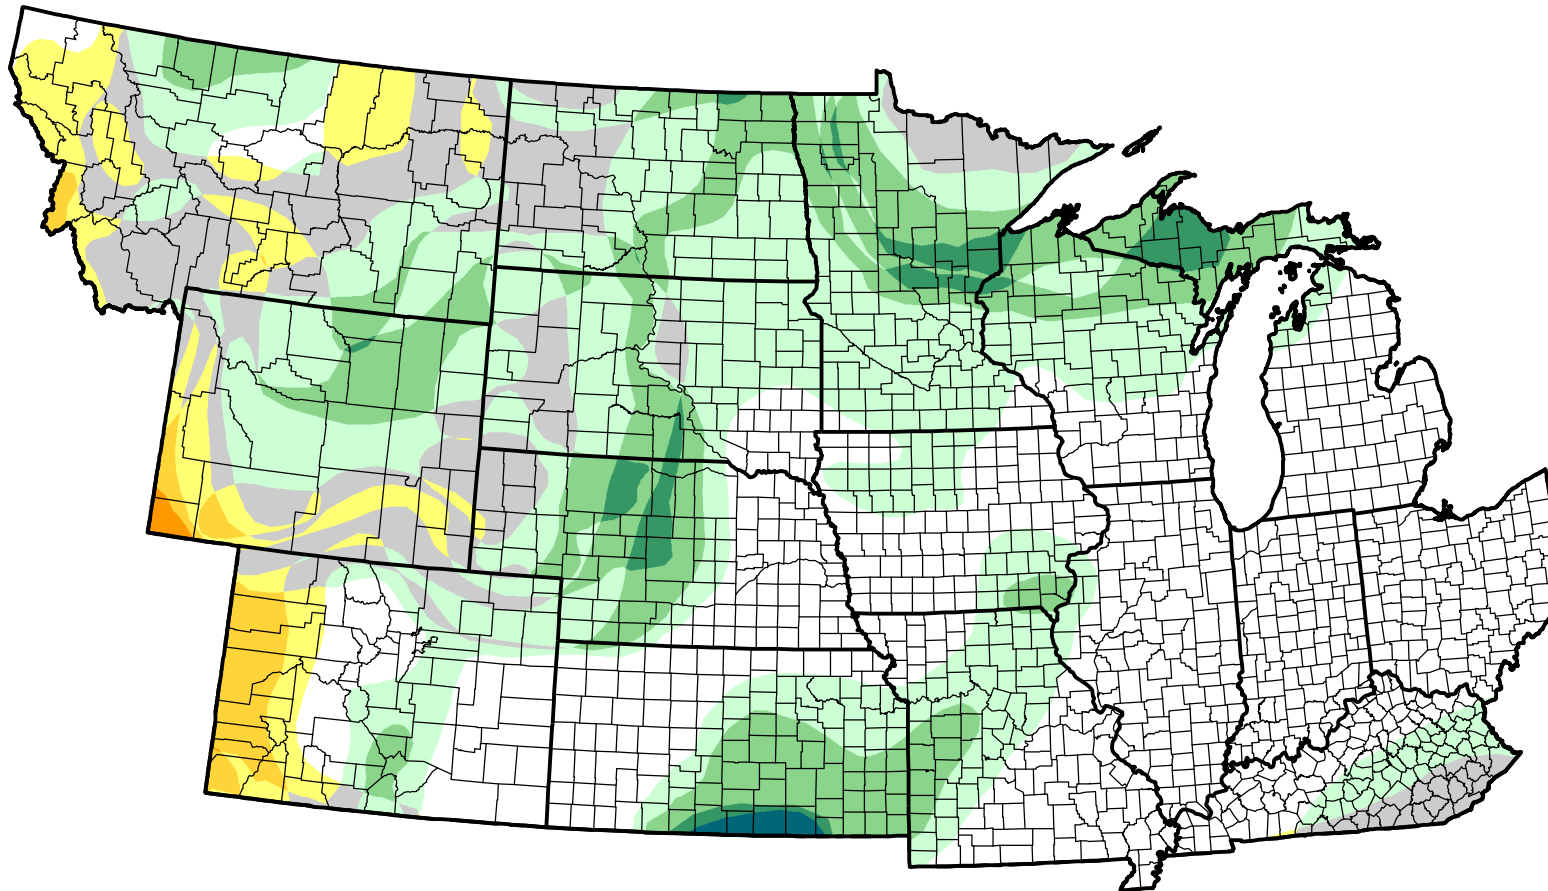

U.S. Drought Monitor Class Change - NWS Central Start of Calendar Year

April 17, 2007
compared to
January 4, 2007

droughtmonitor.unl.edu