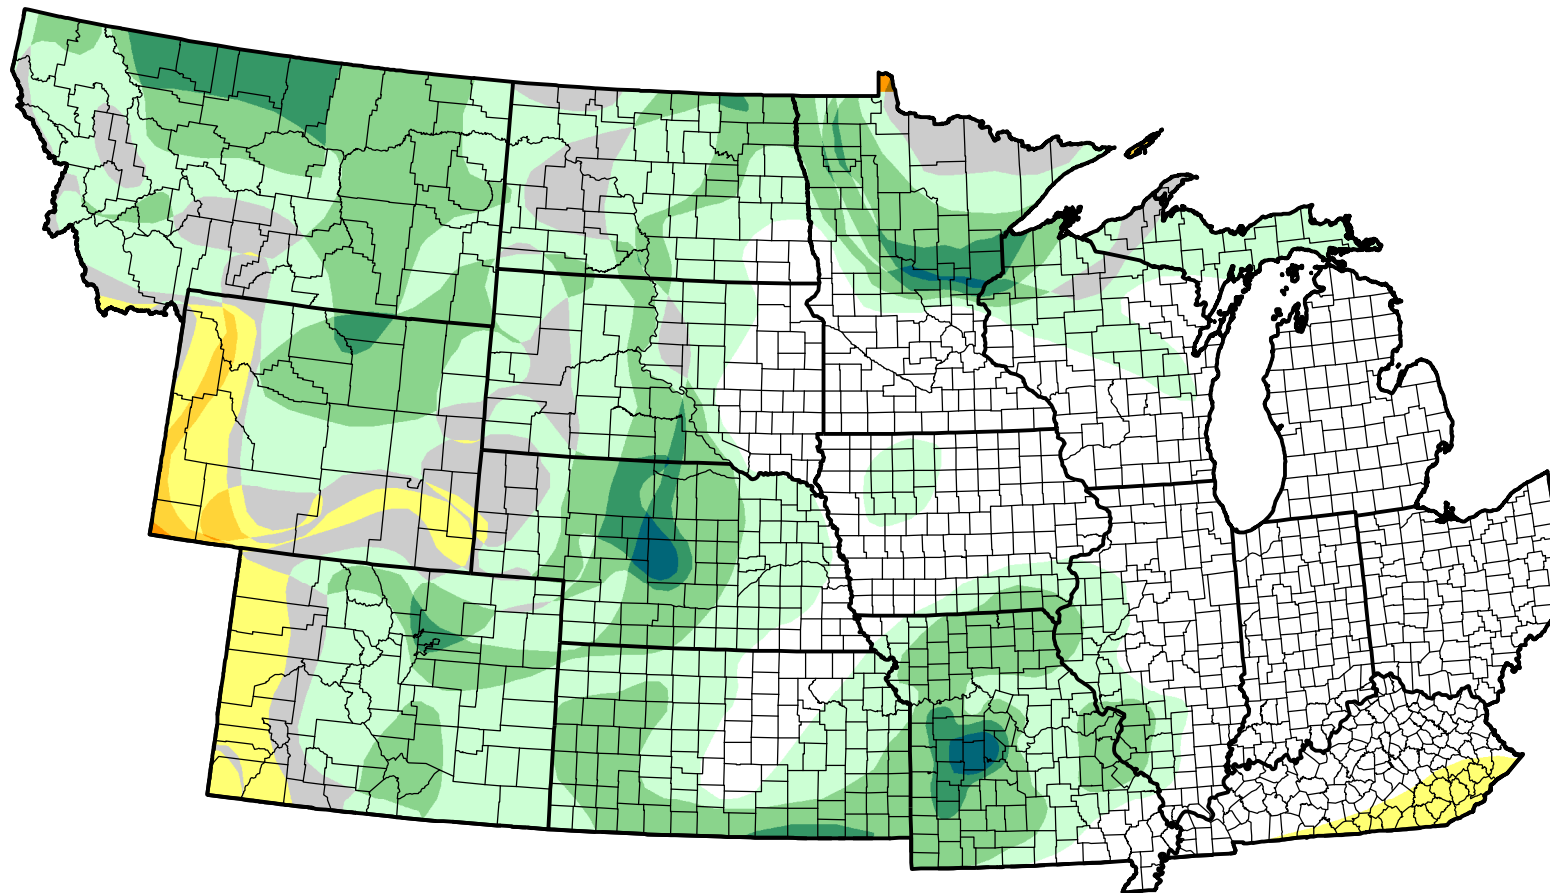

U.S. Drought Monitor Class Change - NWS Central Start of Water Year

-  5 Class Degradation
-  4 Class Degradation
-  3 Class Degradation
-  2 Class Degradation
-  1 Class Degradation
-  No Change
-  1 Class Improvement
-  2 Class Improvement
-  3 Class Improvement
-  4 Class Improvement
-  5 Class Improvement

April 17, 2007
compared to
September 28, 2006

droughtmonitor.unl.edu