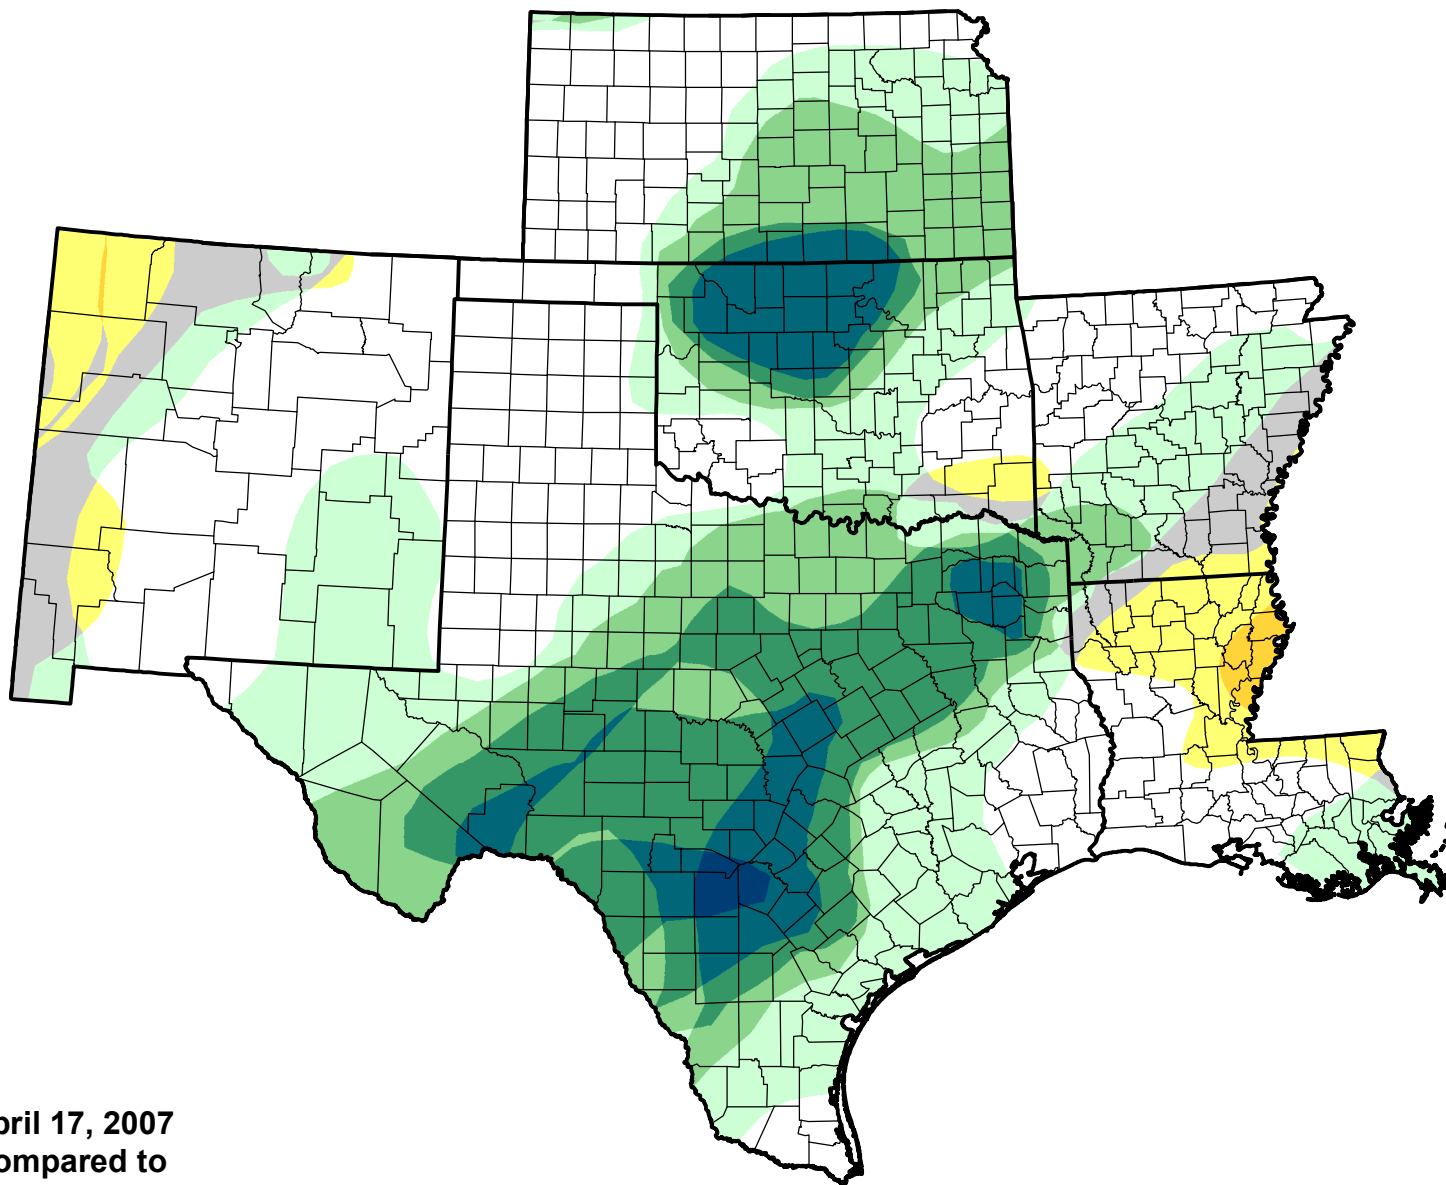

U.S. Drought Monitor Class Change - SCIPP

Start of Calendar Year

April 17, 2007
compared to
January 4, 2007

droughtmonitor.unl.edu

- 5 Class Degradation
- 4 Class Degradation
- 3 Class Degradation
- 2 Class Degradation
- 1 Class Degradation
- No Change
- 1 Class Improvement
- 2 Class Improvement
- 3 Class Improvement
- 4 Class Improvement
- 5 Class Improvement