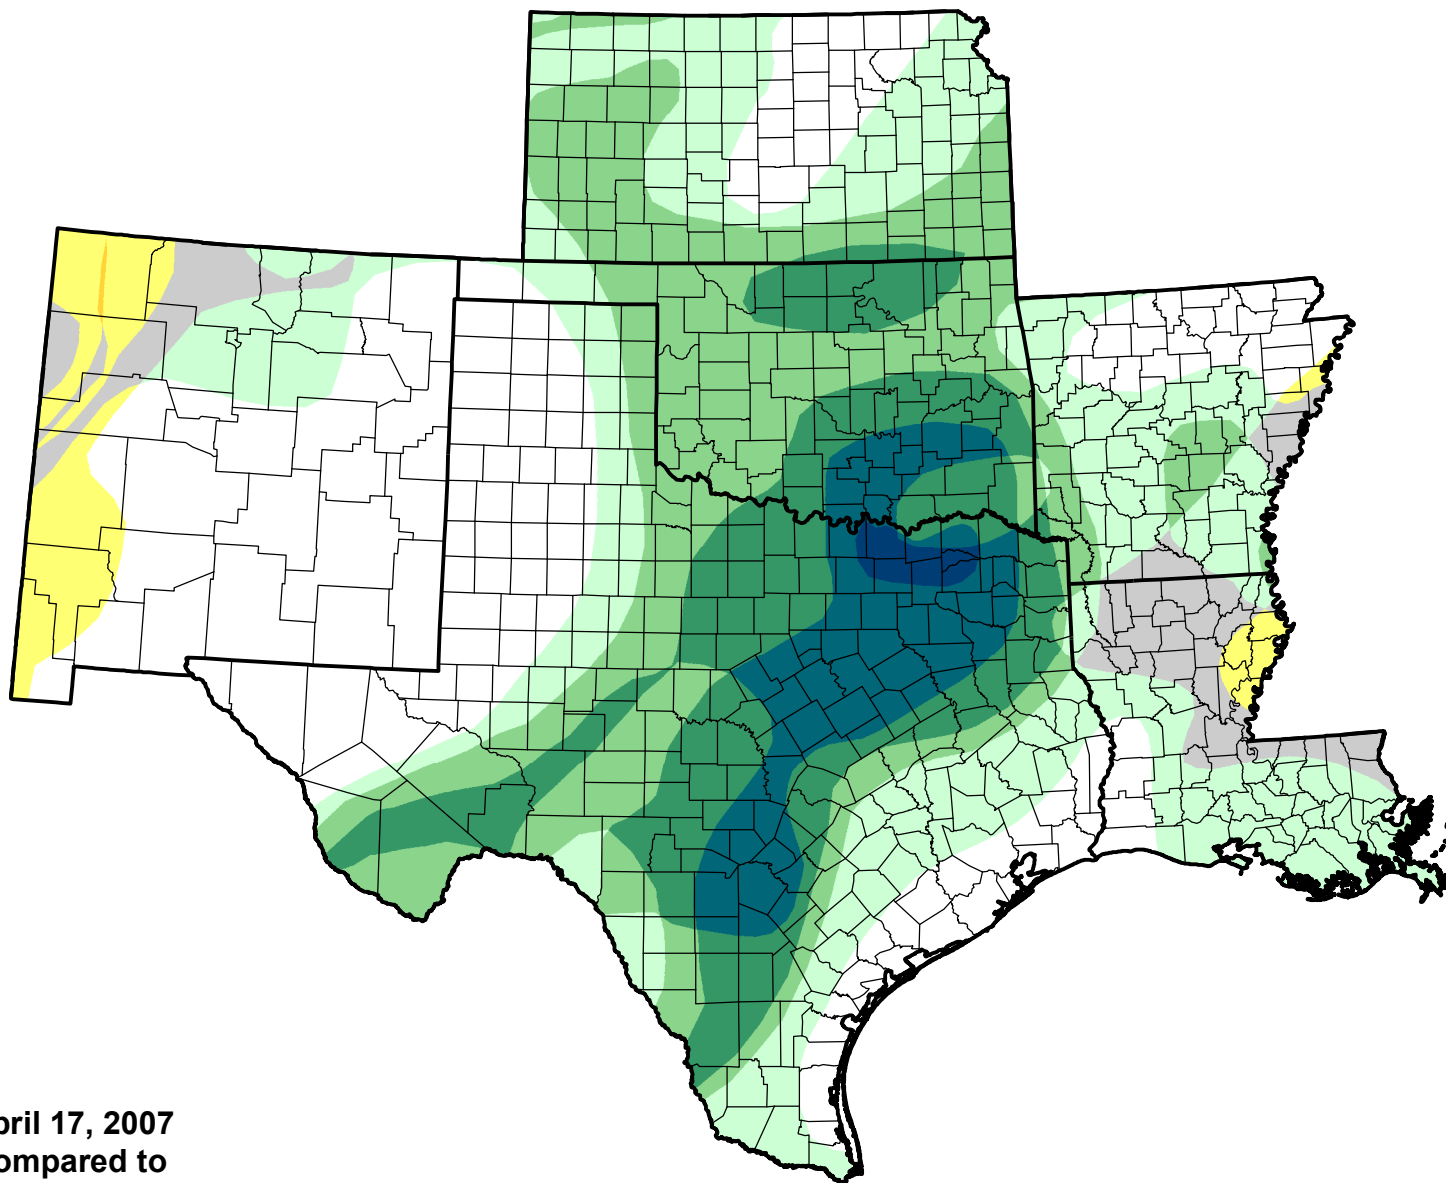

U.S. Drought Monitor Class Change - SCIPP

Start of Water Year

April 17, 2007
compared to
September 28, 2006

droughtmonitor.unl.edu

-  5 Class Degradation
-  4 Class Degradation
-  3 Class Degradation
-  2 Class Degradation
-  1 Class Degradation
-  No Change
-  1 Class Improvement
-  2 Class Improvement
-  3 Class Improvement
-  4 Class Improvement
-  5 Class Improvement