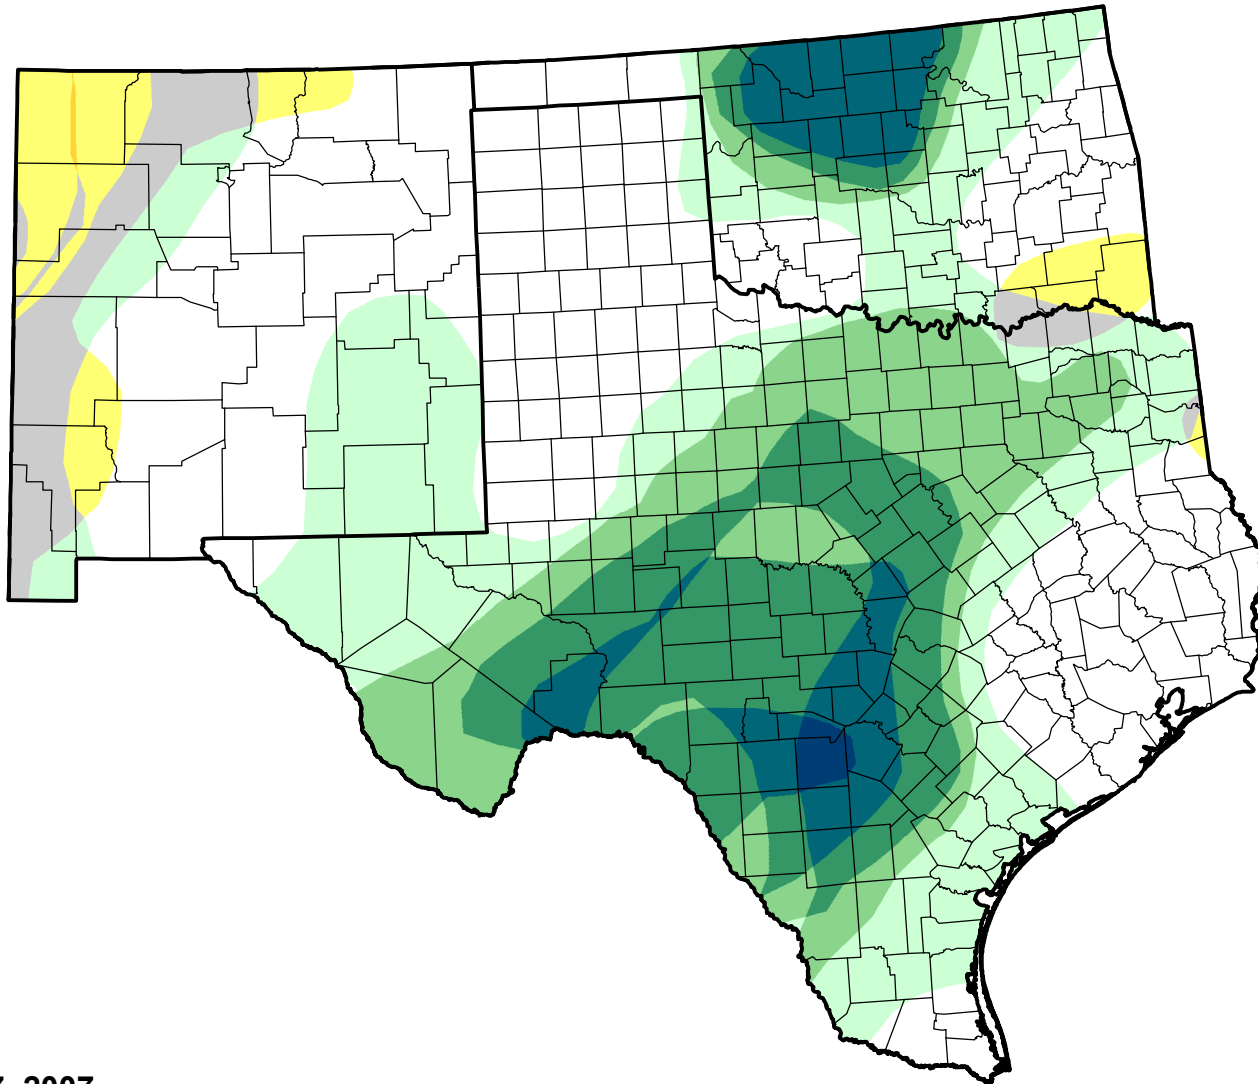

# U.S. Drought Monitor Class Change - Southern Plains RDEWS

13 Week

April 17, 2007  
compared to  
January 18, 2007

[droughtmonitor.unl.edu](http://droughtmonitor.unl.edu)

-  5 Class Degradation
-  4 Class Degradation
-  3 Class Degradation
-  2 Class Degradation
-  1 Class Degradation
-  No Change
-  1 Class Improvement
-  2 Class Improvement
-  3 Class Improvement
-  4 Class Improvement
-  5 Class Improvement